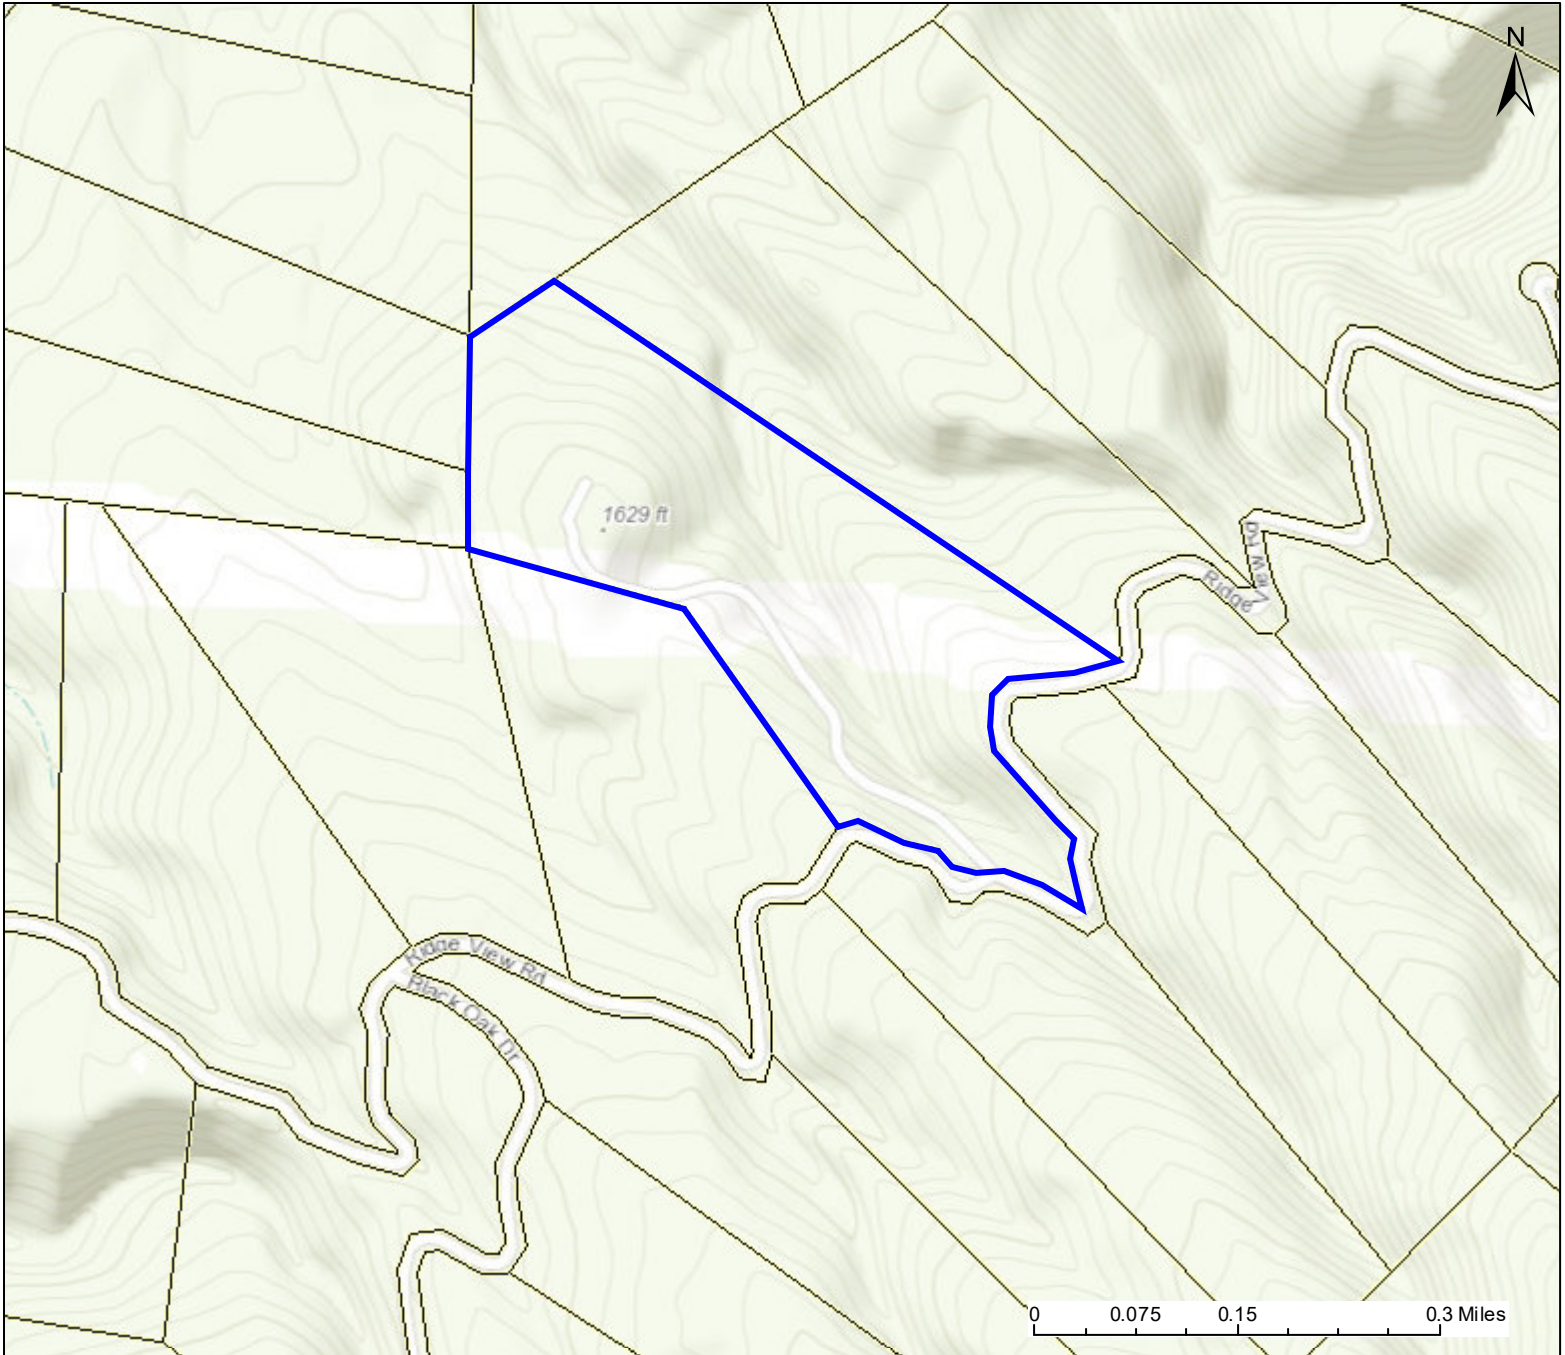

PARCEL ID: 16-03-0187-0028-0000

0 0.075 0.15 0.3 Miles

Legend

WVParcels

User Notes:

Map created on January 22, 2021

Owner(s):
D M R PROPERTIES LLC

Address:

Class Type:
Residential

Legal Description:
35.10 AC LOT 284 SEC 14; ASHTON WOODS
SUB DIV