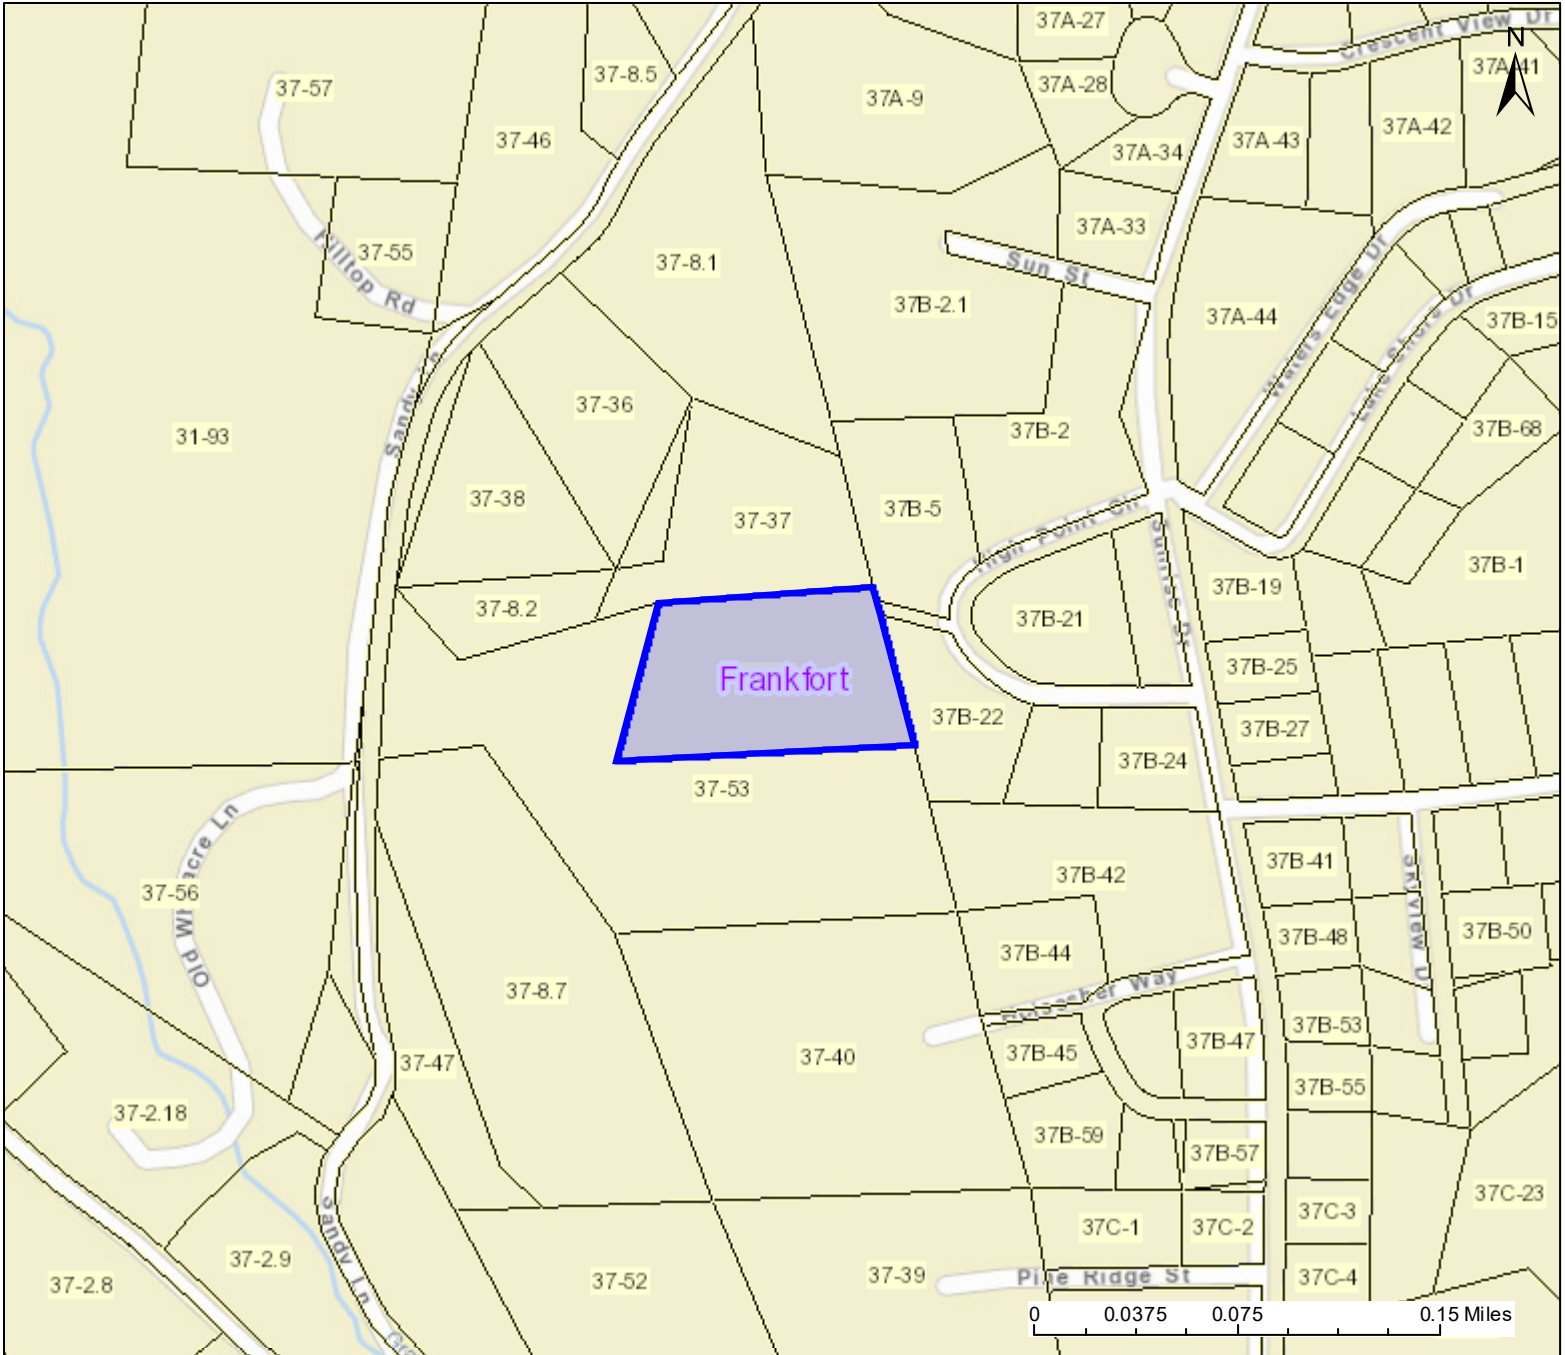

PARCEL ID: 29-04-0037-0051-0000

Legend

-  Districts
-  WVParcels

User Notes:

Map created on January 24, 2022

Owner(s):
EDER LILO

Address:
78 HIGH POINT CIR

Class Type:
Residential

Legal Description:
2.65 AC/TR 4 BRIARWOOD/; GATES LAND PATS CR DRD