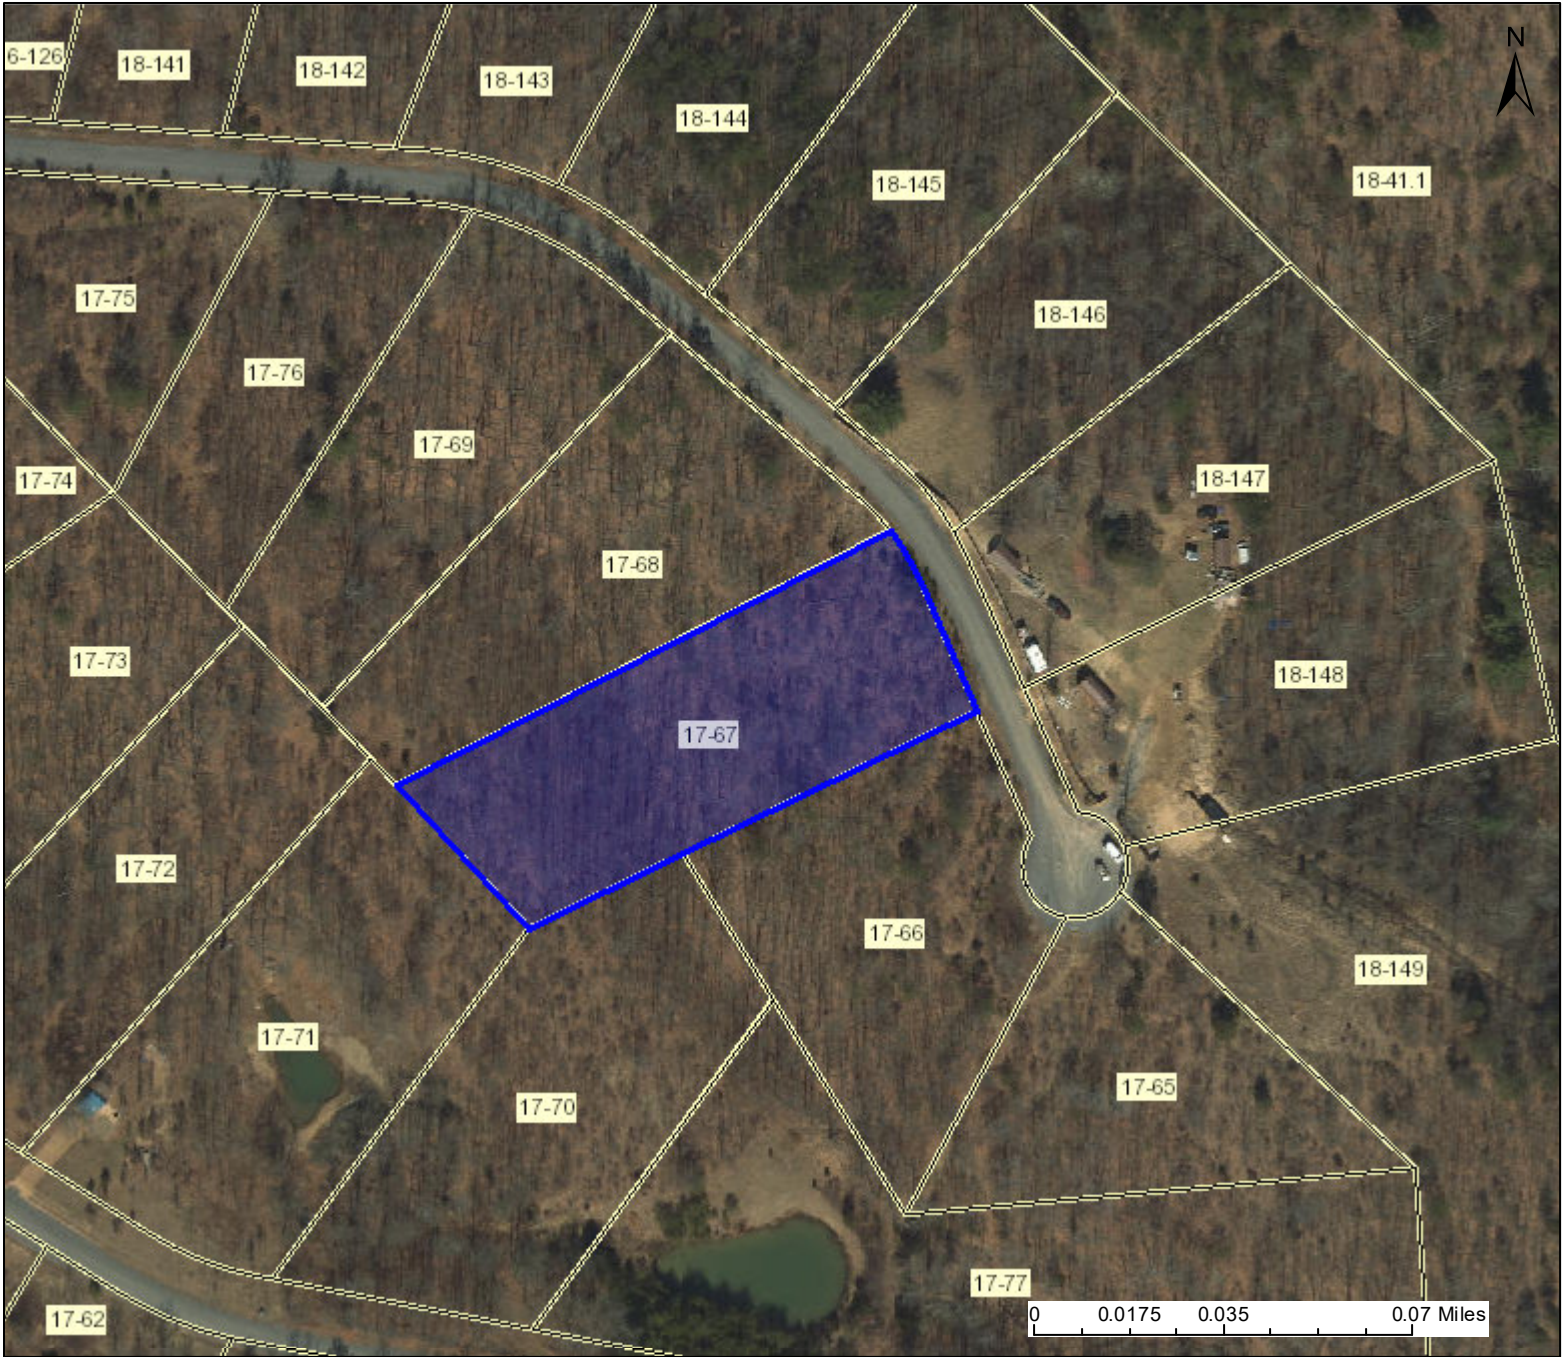

PARCEL ID: 14-05-0017-0067-0000

Legend

WVParcels

User Notes:

Map created on January 19, 2022

Owner(s):

KIRK KAREN E & STOTLER ANGELA L & DARREN E

Address:

EMILY CT

Class Type:

Residential

Legal Description:

1.512 AC LOT # 51; SLEEPY KNOLLS SD