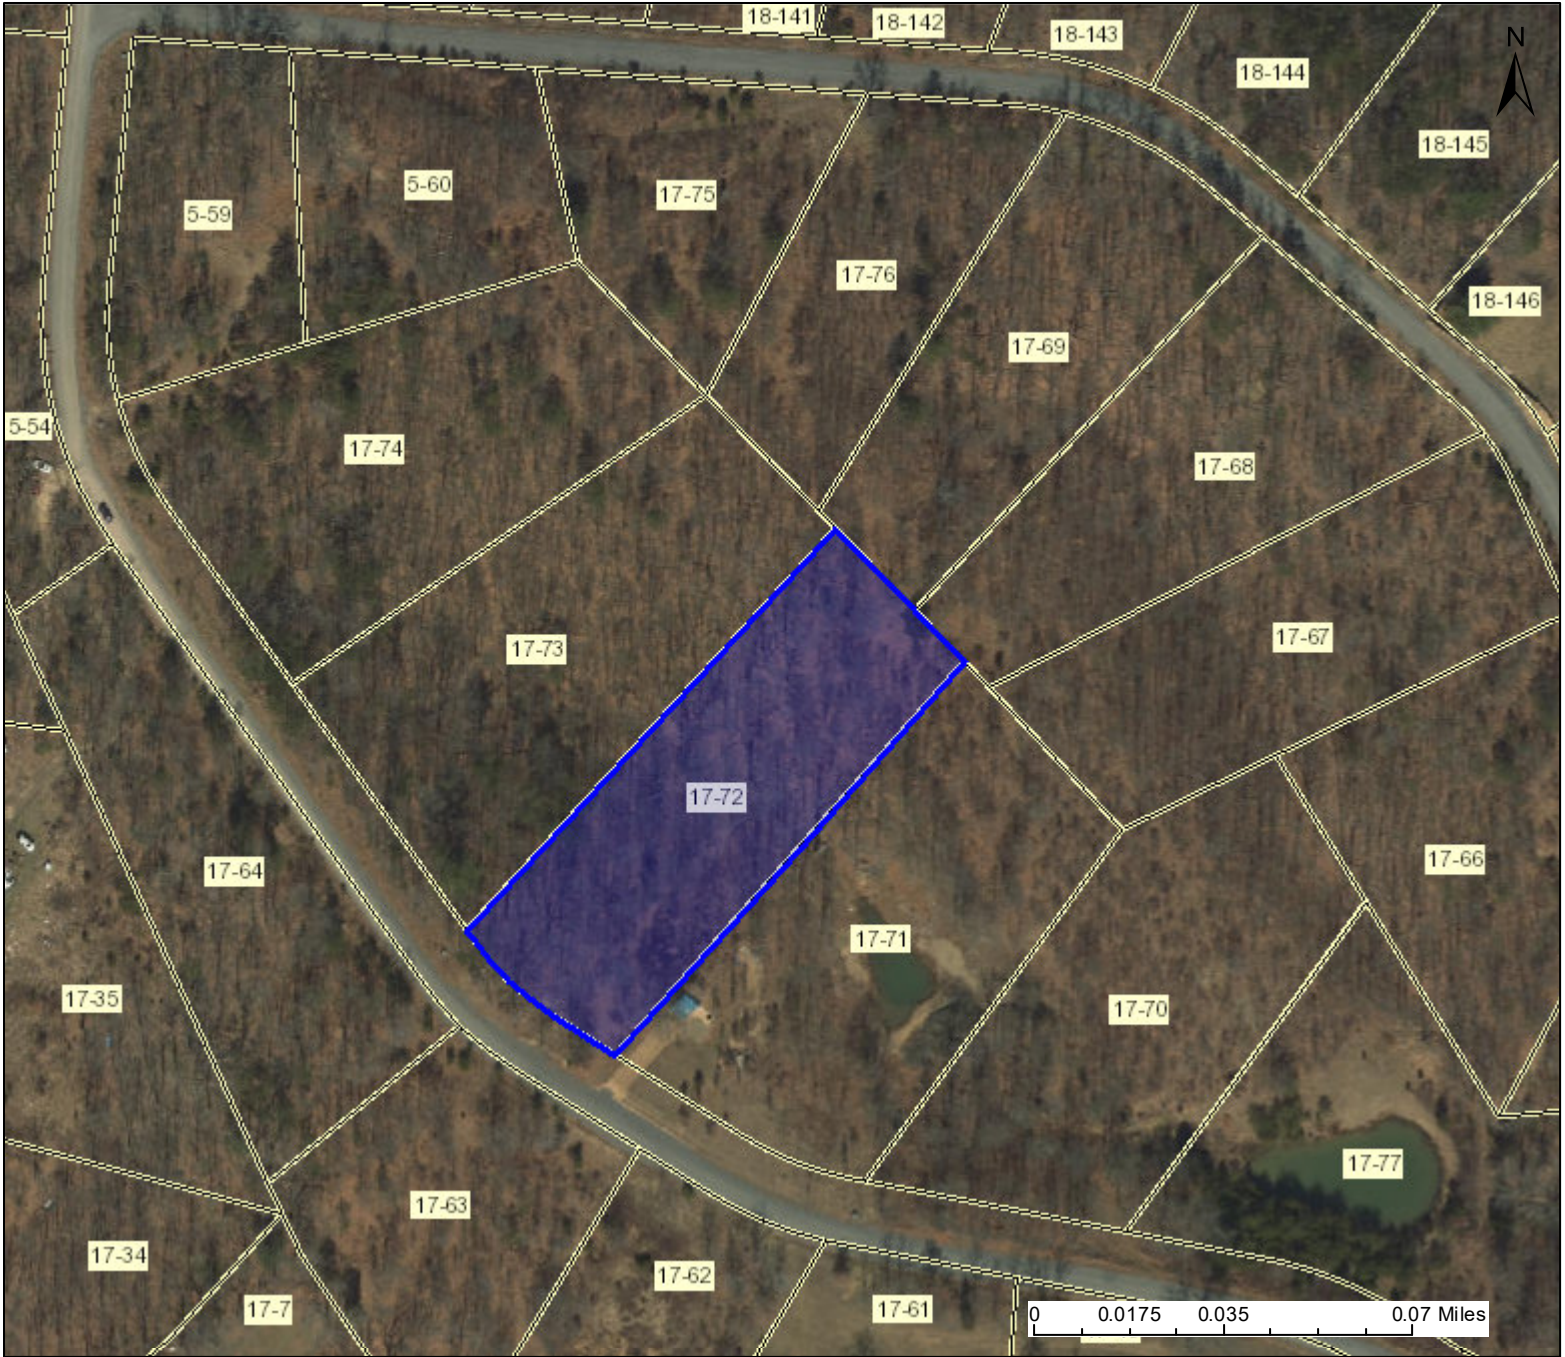

PARCEL ID: 14-05-0017-0072-0000

Legend

WVParcels

User Notes:

Map created on January 19, 2022

Owner(s):

KIRK KAREN E & STOTLER ANGELA L & DARREN E

Address:

JENNIFER LN

Class Type:

Residential

Legal Description:

1.432 AC LOT # 56; SLEEPY KNOLLS SD