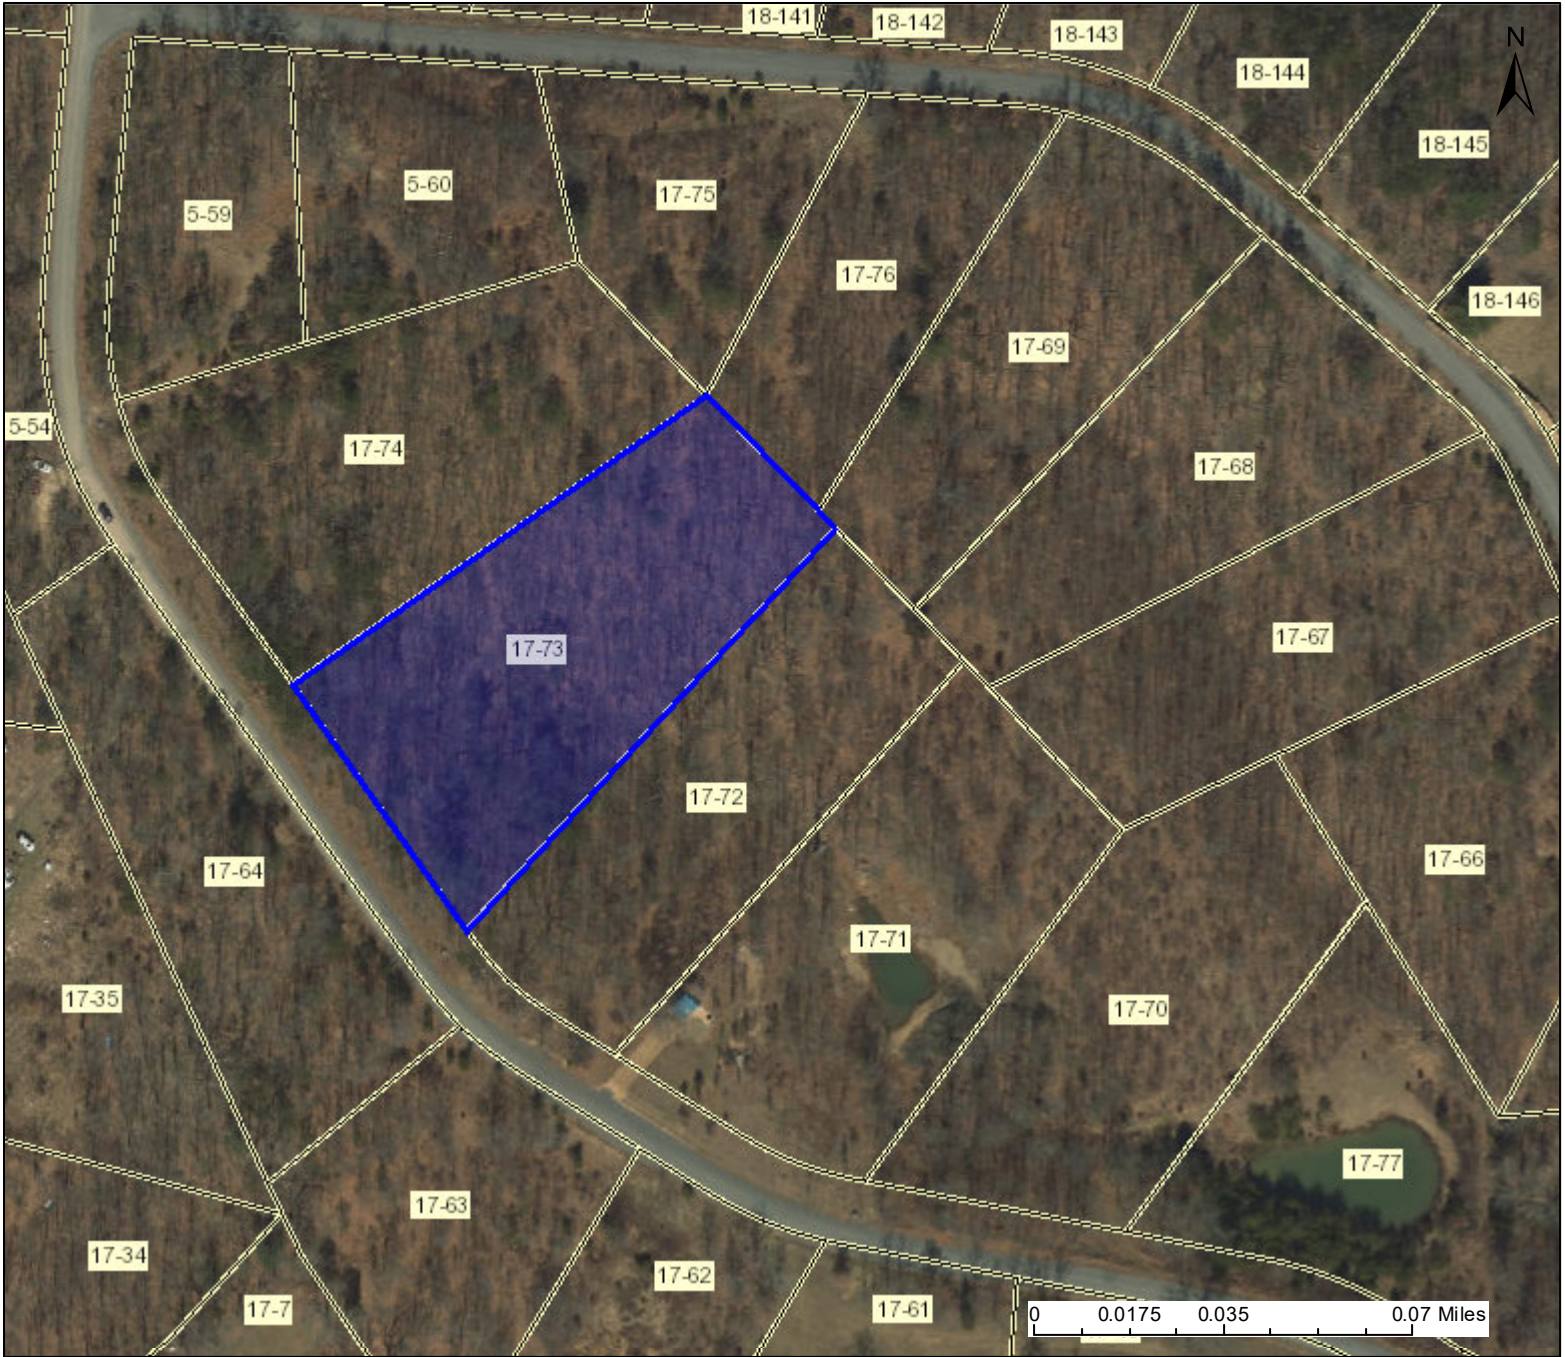

# PARCEL ID: 14-05-0017-0073-0000

**Legend**

WVParcels

**User Notes:**

*WV Property Viewer (<https://www.MapWV.gov/property>) is supported by WV State Tax Department and WV GIS Technical Center.*

*Map created on January 19, 2022*

**Owner(s):**  
SLEEPY CREEK HOLDINGS LLC

**Address:**  
JENNIFER LN

**Class Type:**  
Residential

**Legal Description:**  
1.789 AC LOT # 57; SLEEPY KNOLLS SD