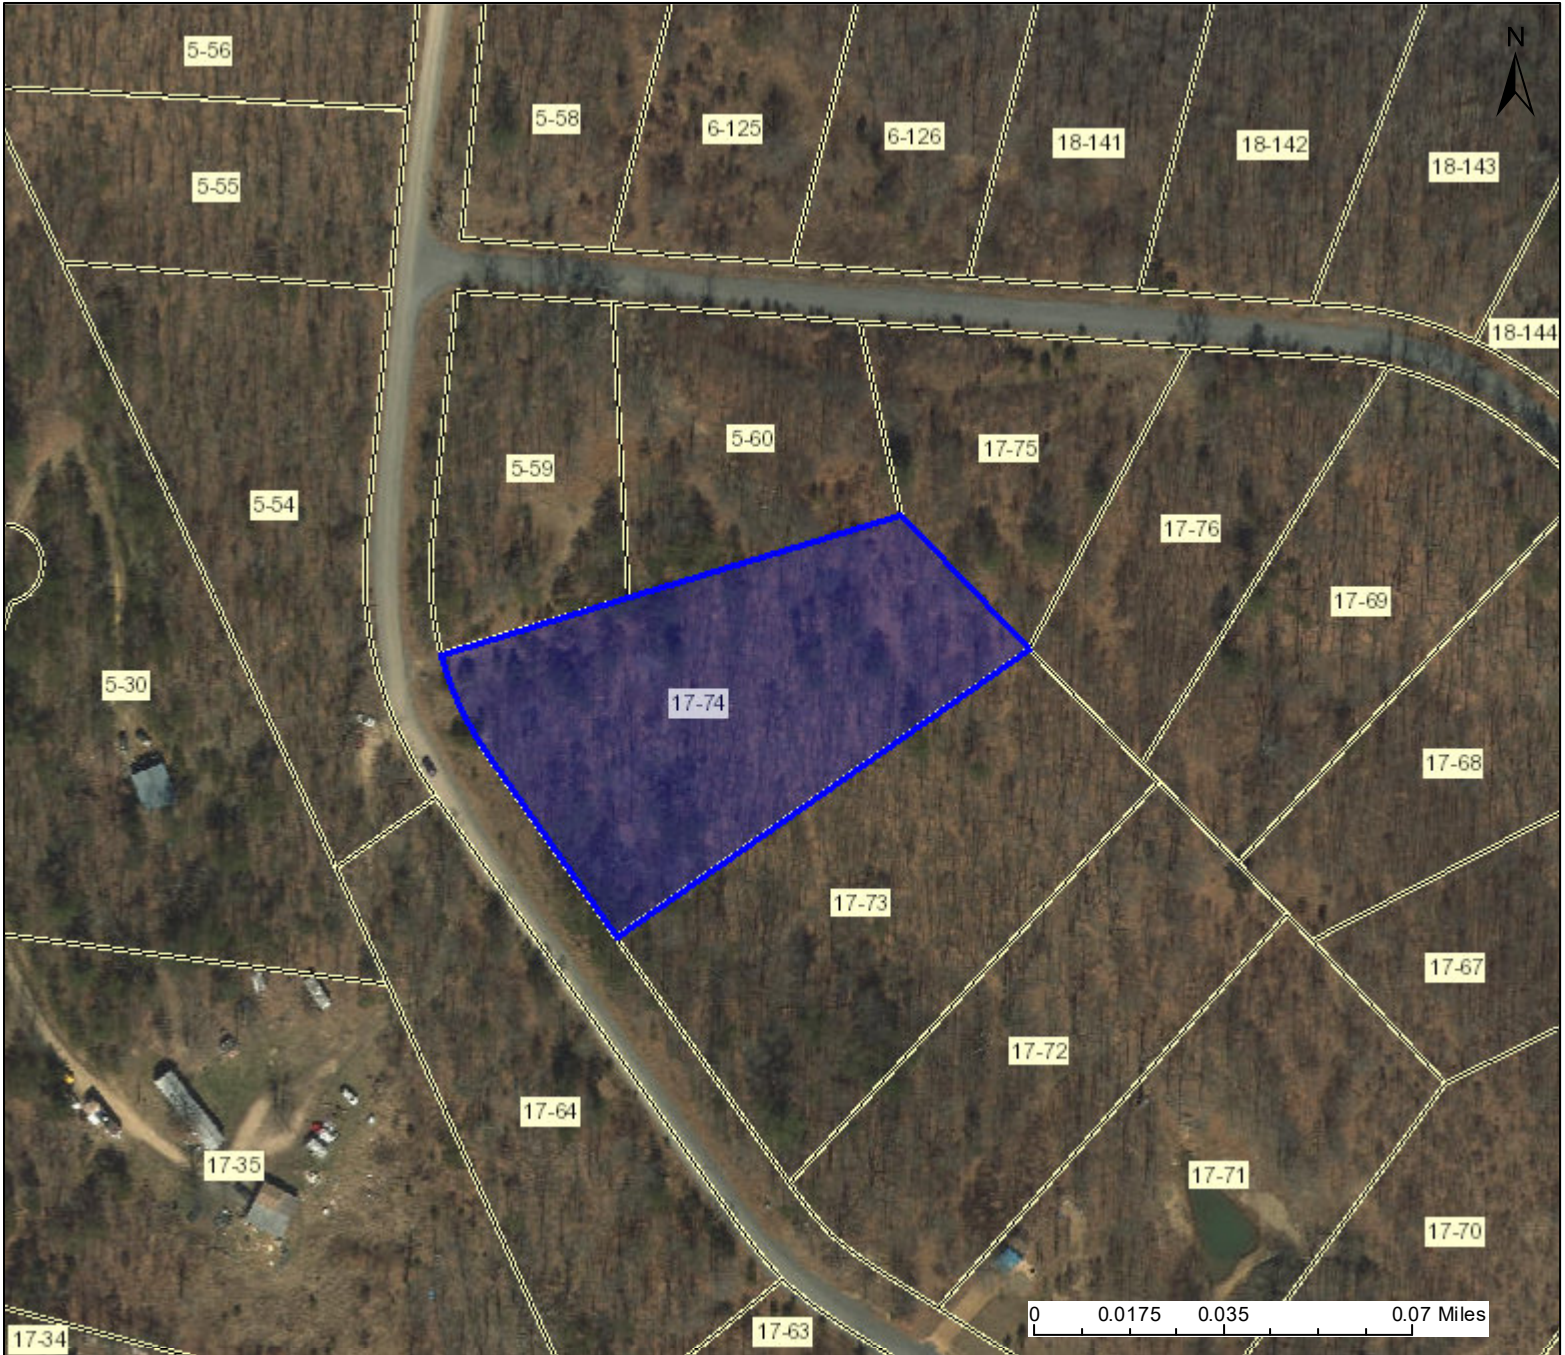

PARCEL ID: 14-05-0017-0074-0000

User Notes:

Legend

WVParcels

Map created on January 19, 2022

Owner(s):
SLEEPY CREEK HOLDINGS LLC

Address:
JENNIFER LN

Class Type:
Residential

Legal Description:
1.806 AC LOT # 58; SLEEPY KNOLLS SD