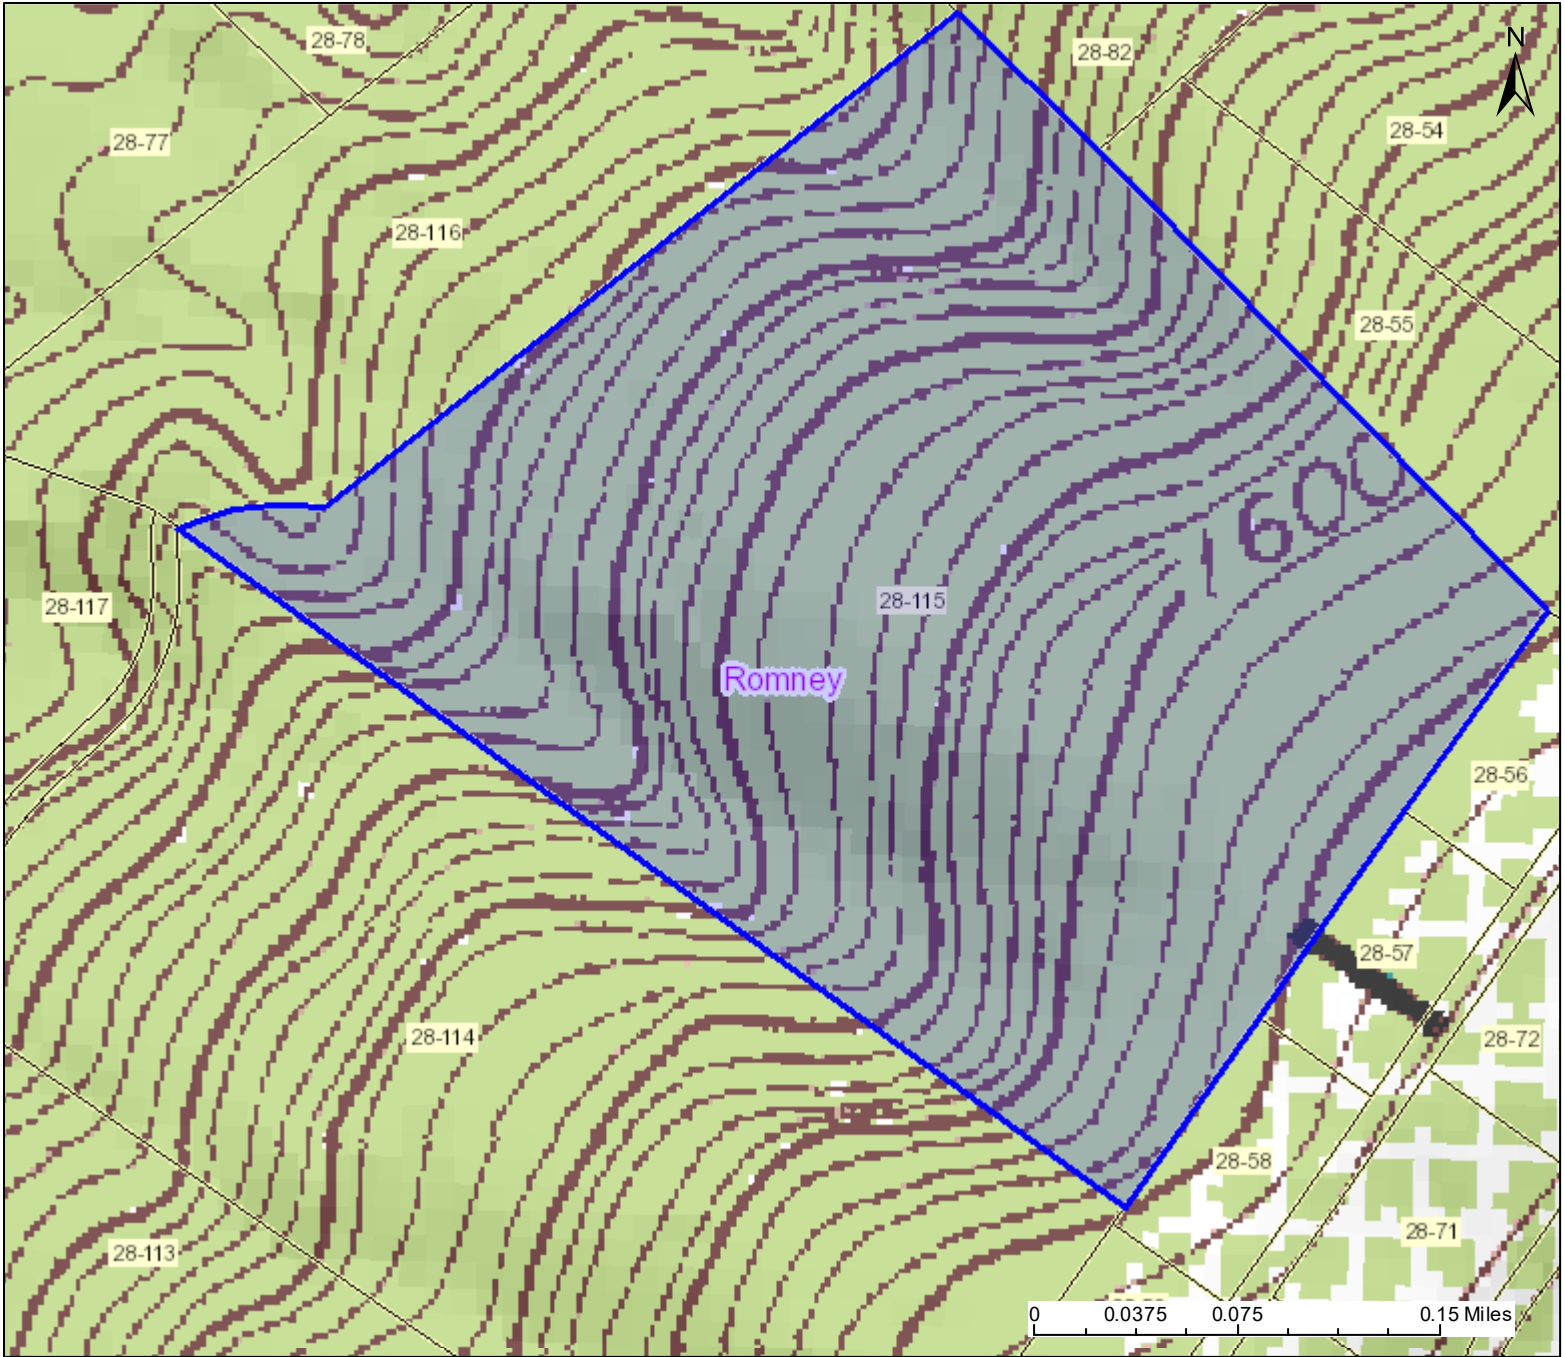

PARCEL ID: 14-07-0028-0115-0000

User Notes:

Legend

-  Districts
-  WVParcels

Map created on January 17, 2022

Owner(s):
MORRIS DAVID A

Address:
HAMILTON ESTATES DR

Class Type:
Residential

Legal Description:
41.56 AC LOT #11; HAMILTON ESTATES SD