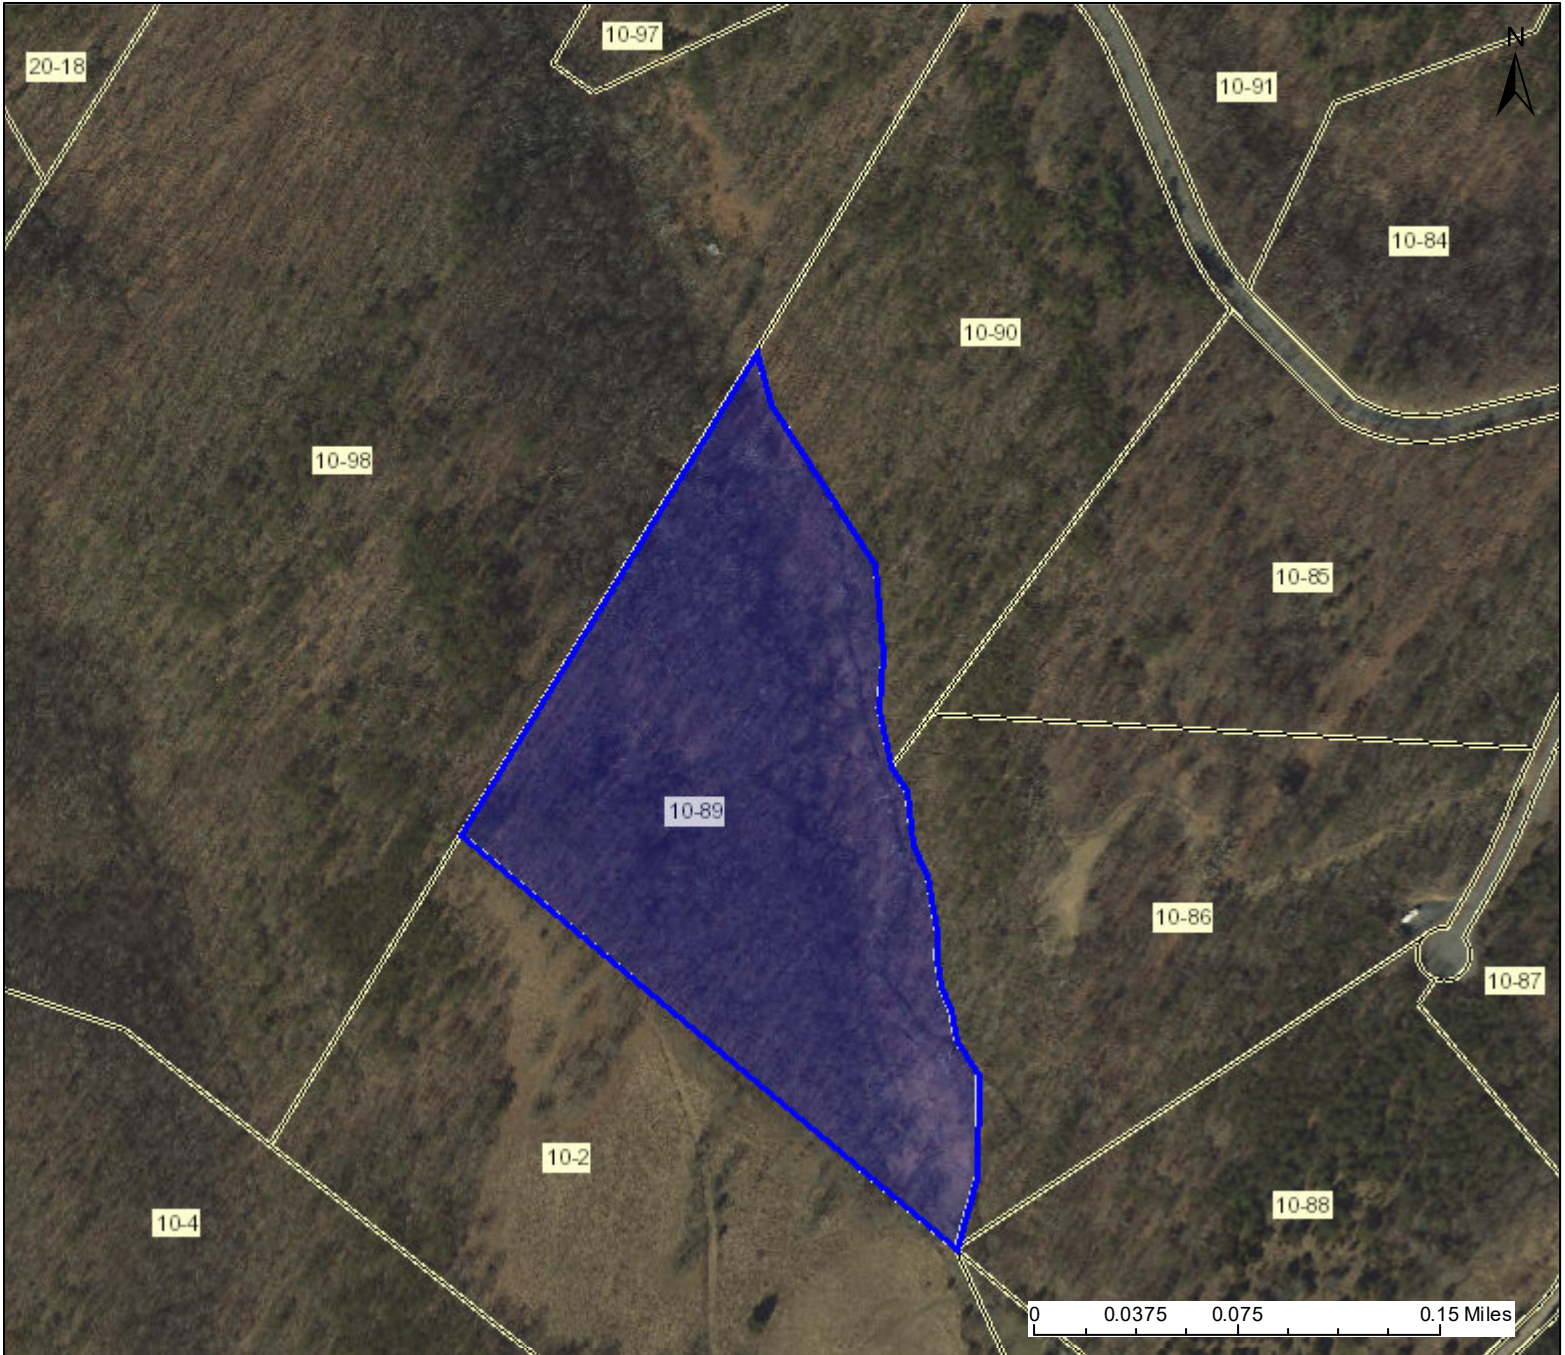

# PARCEL ID: 14-06-0010-0089-0000

## User Notes:

Map created on January 20, 2022

### Address:

W HAMILTON ESTATES RD

### Legal Description:

11.53 AC HAMILTON ESTATES; (RESIDUE  
LOT)