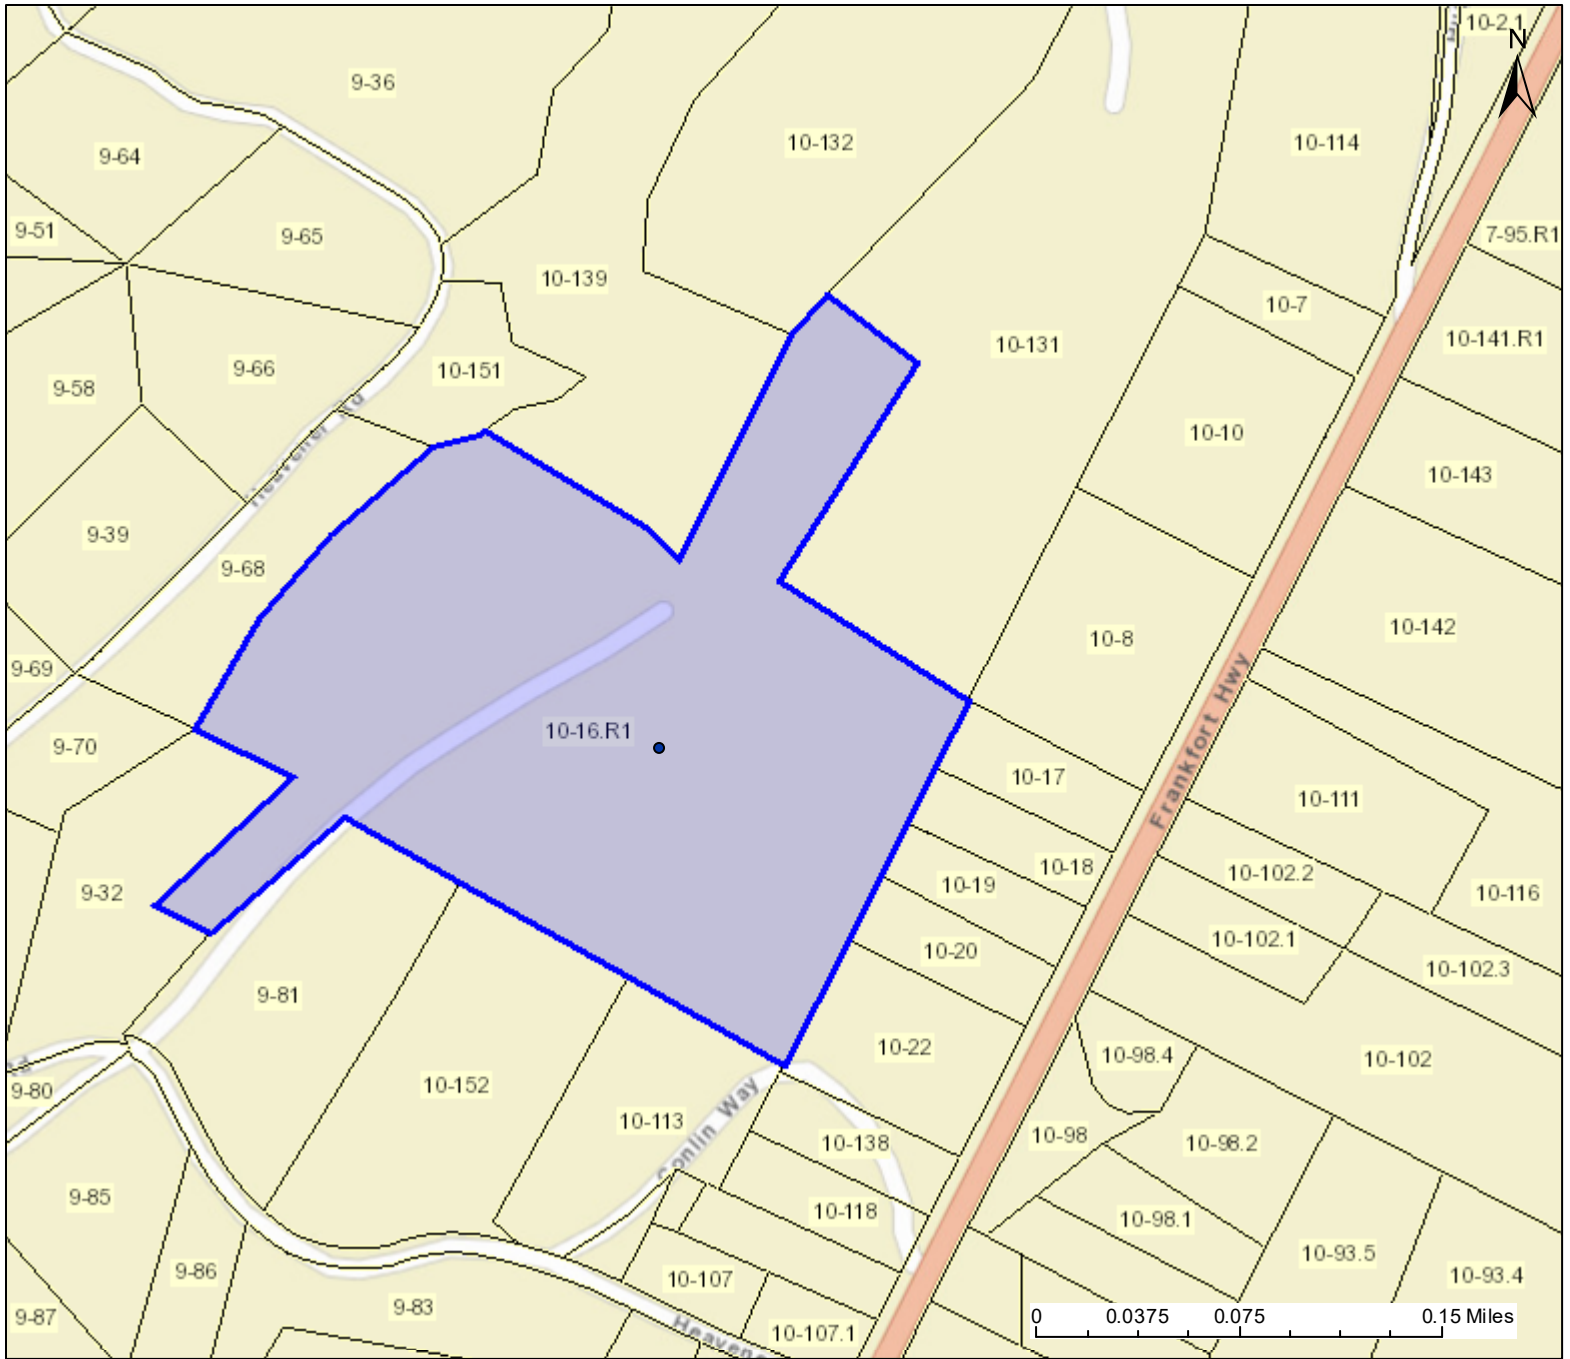

My Map

Legend

WVParcels

User Notes:

Map created on January 28, 2022

Owner(s):

Address:

Class Type: