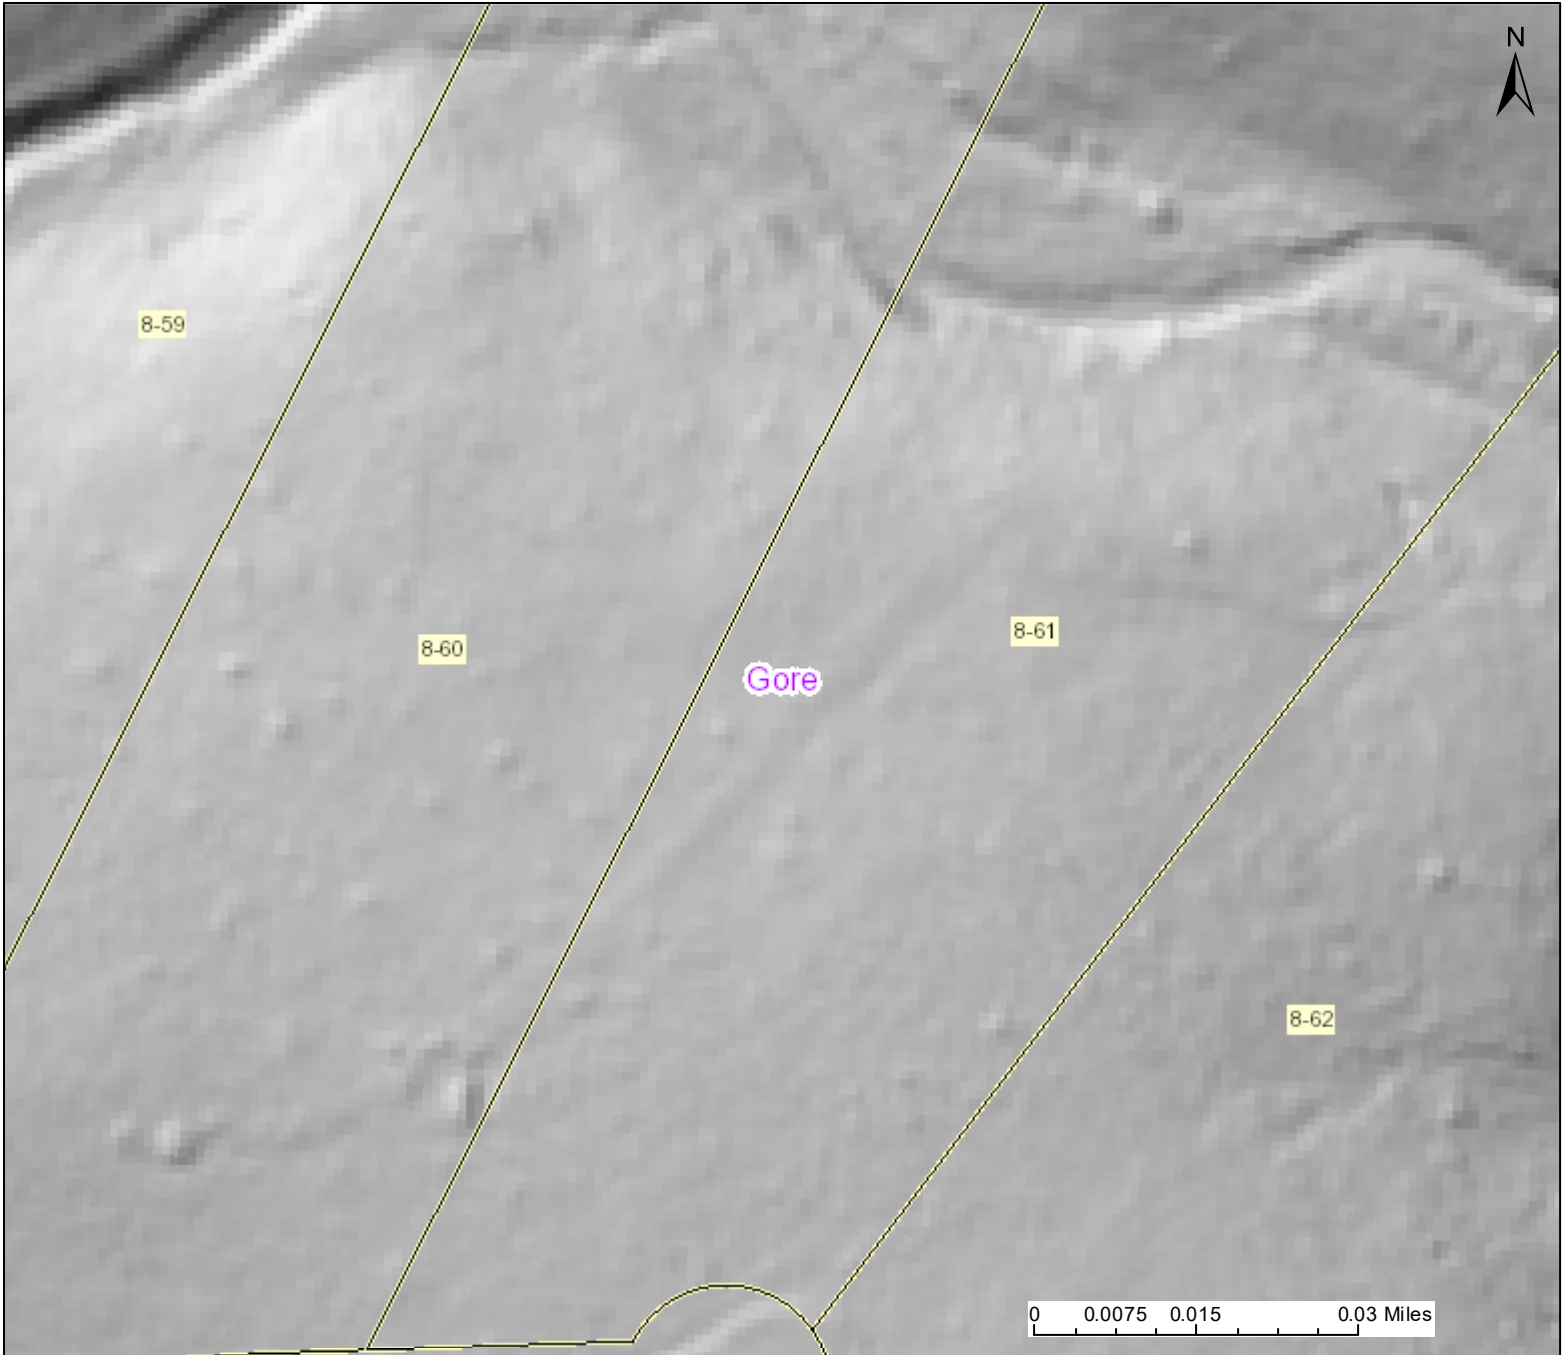

WV Property Viewer - my map

User Notes:

Legend

-  Districts
-  WVParcels

Map created on February 17, 2022

Owner(s):

Address:

Class Type: