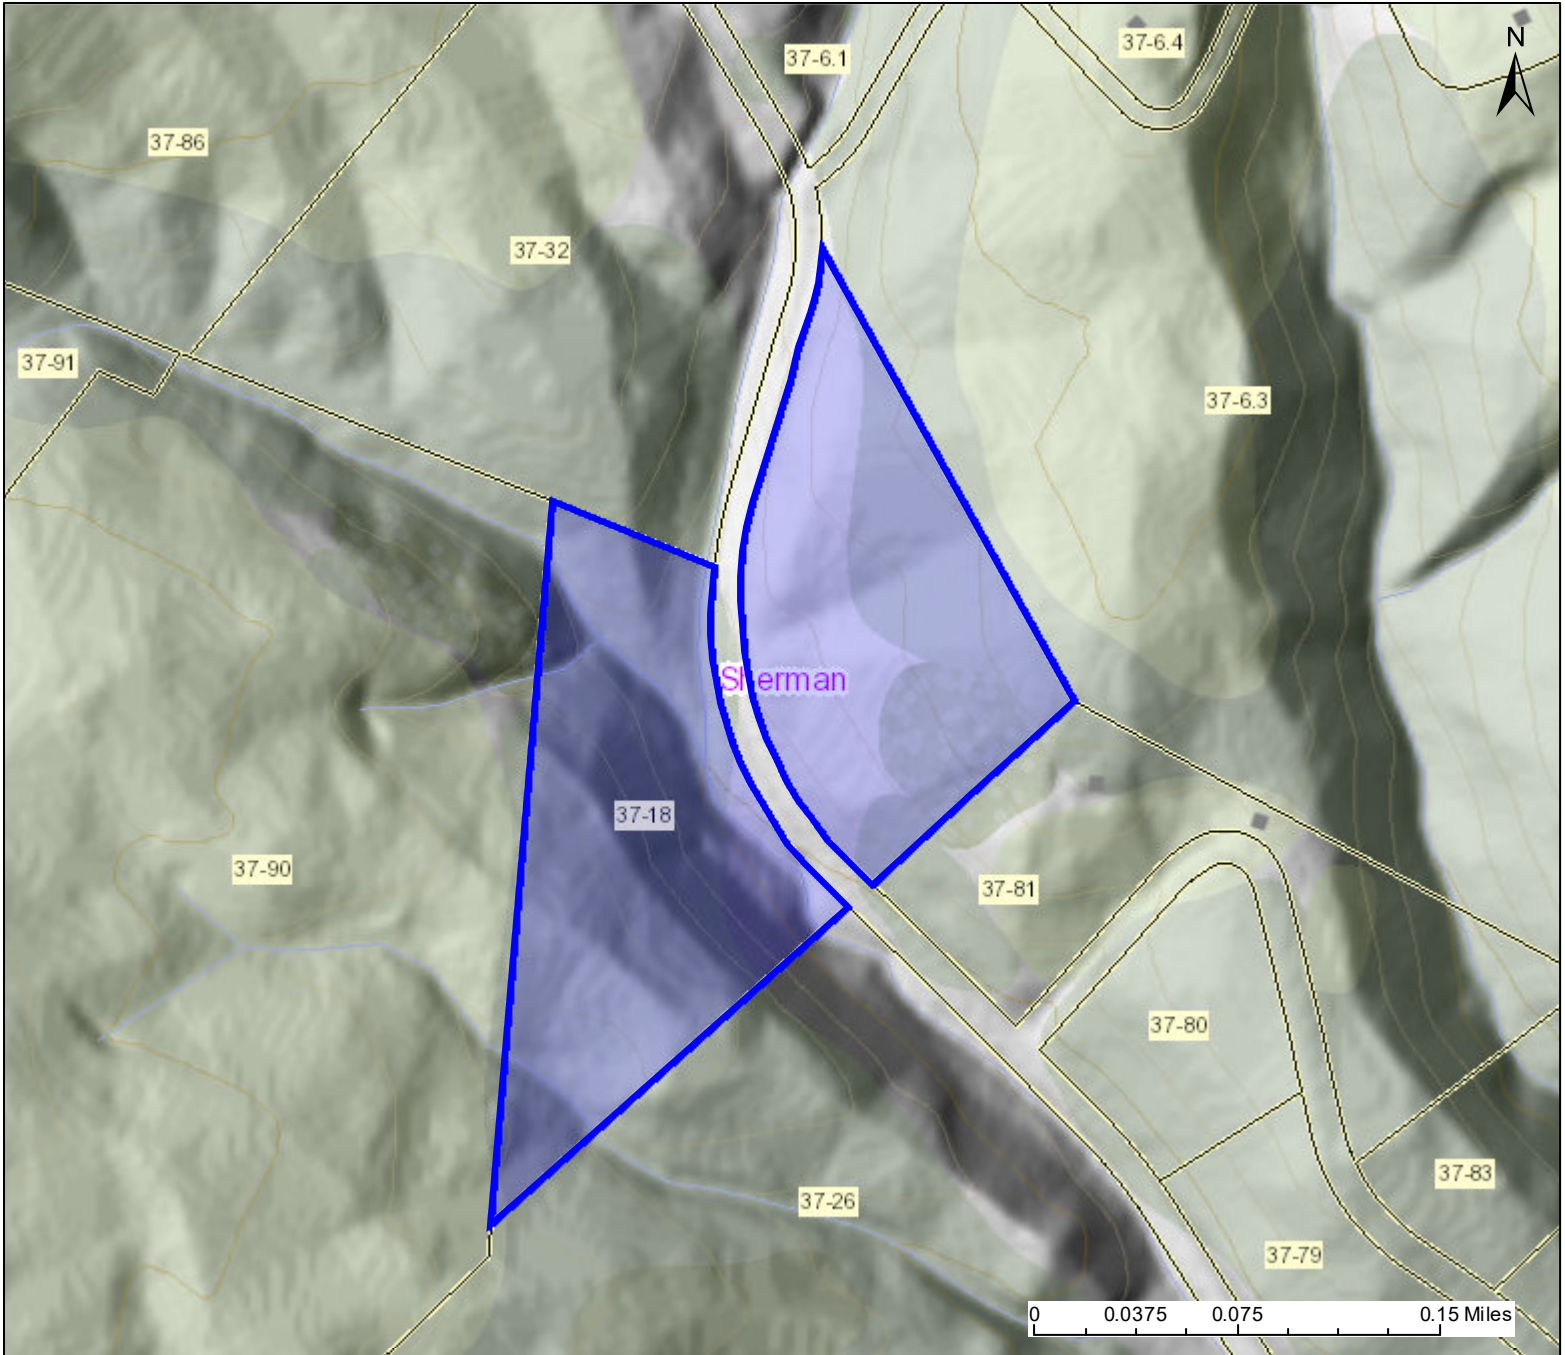

PARCEL ID: 14-09-0037-0018-0000

User Notes:

Map created on January 21, 2022

Legend

-  Districts
-  WVParcels

Owner(s):

PROPST GLENDA A & KEITH A MARCHIANO
& TAMMY O'NEILL

Address:

GRASSY LICK RD

Class Type:

Residential

Legal Description:

13.00 AC LITTLE CAPON DRS