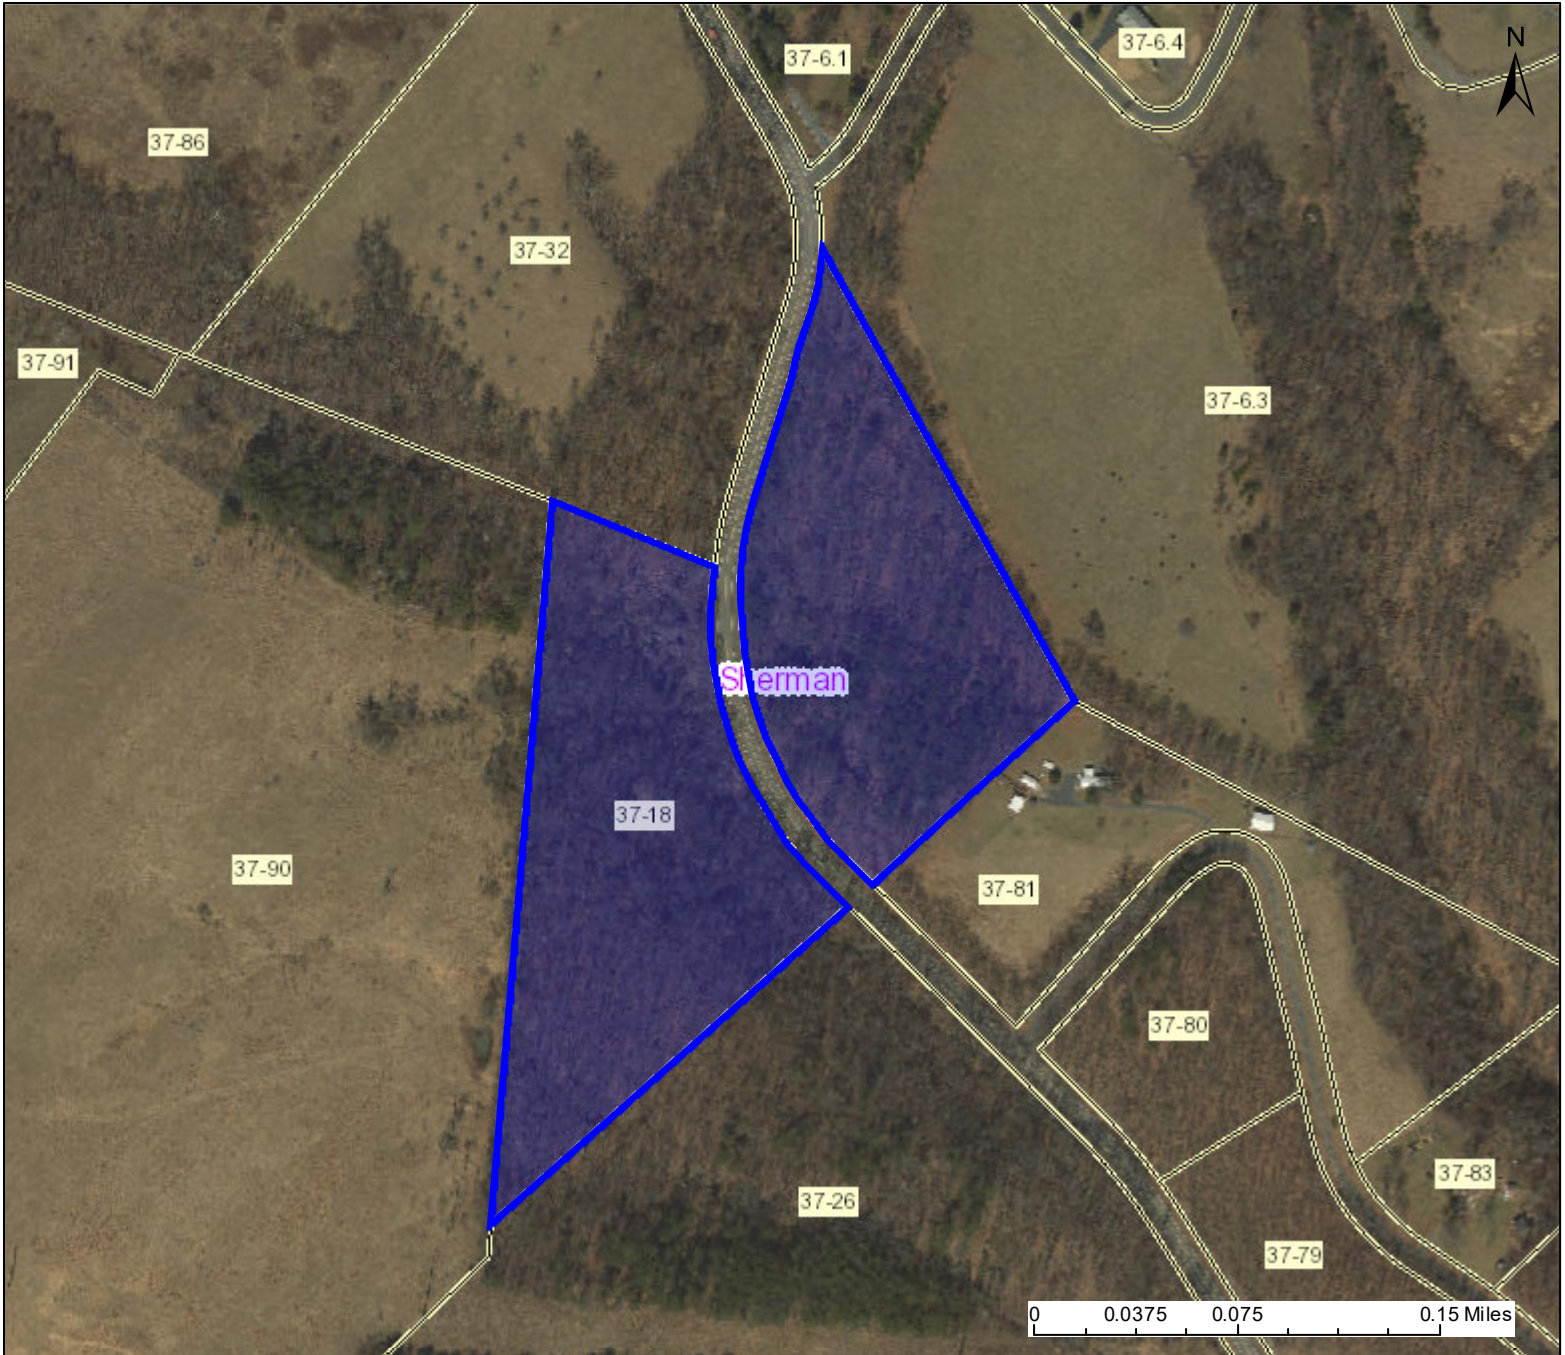

# PARCEL ID: 14-09-0037-0018-0000

### Legend

-  Districts
-  WVParcels

Map created on January 21, 2022

### Address:

GRASSY LICK RD

### Legal Description:

13.00 AC LITTLE CAPON DRS