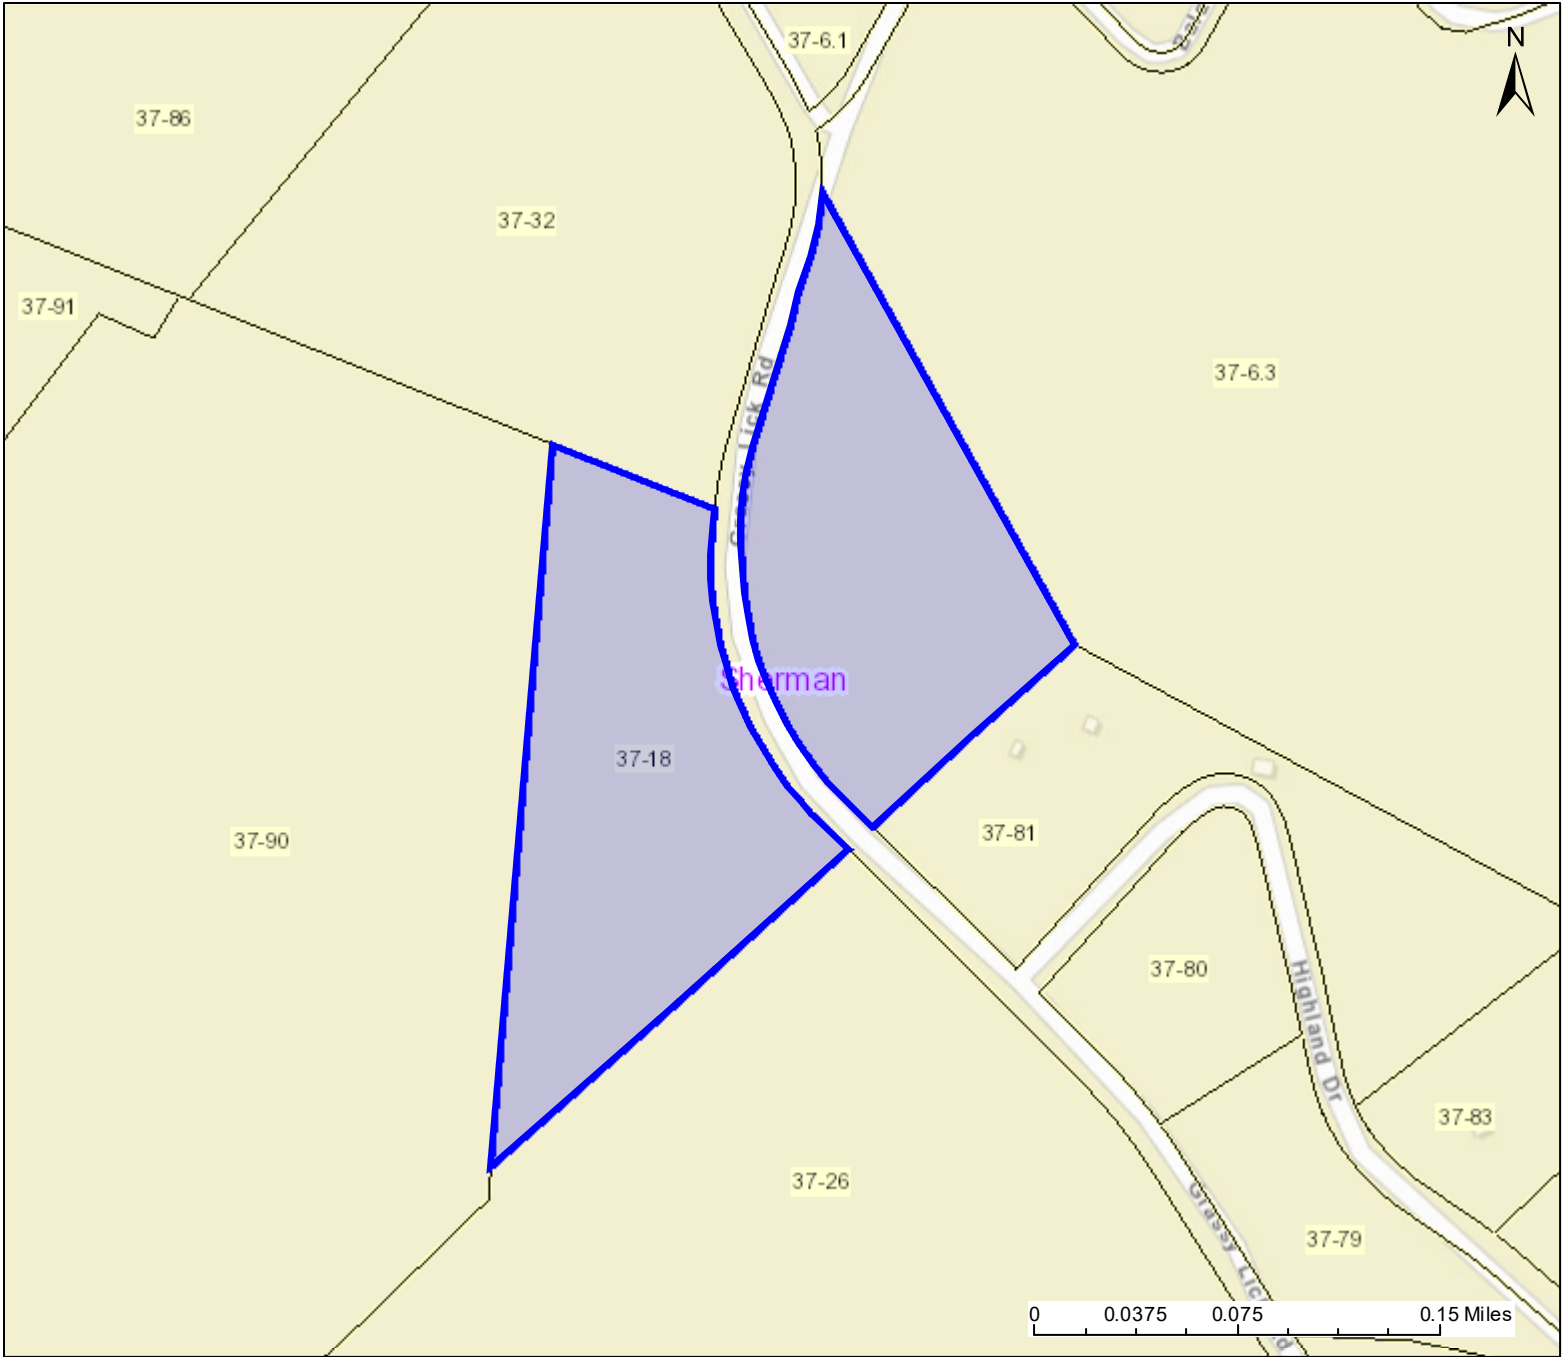

PARCEL ID: 14-09-0037-0018-0000

User Notes:

Legend

-  Districts
-  WVParcels

Map created on January 21, 2022

Owner(s):

PROPST GLENDA A & KEITH A MARCHIANO
& TAMMY O'NEILL

Address:

GRASSY LICK RD

Class Type:

Residential

Legal Description:

13.00 AC LITTLE CAPON DRS