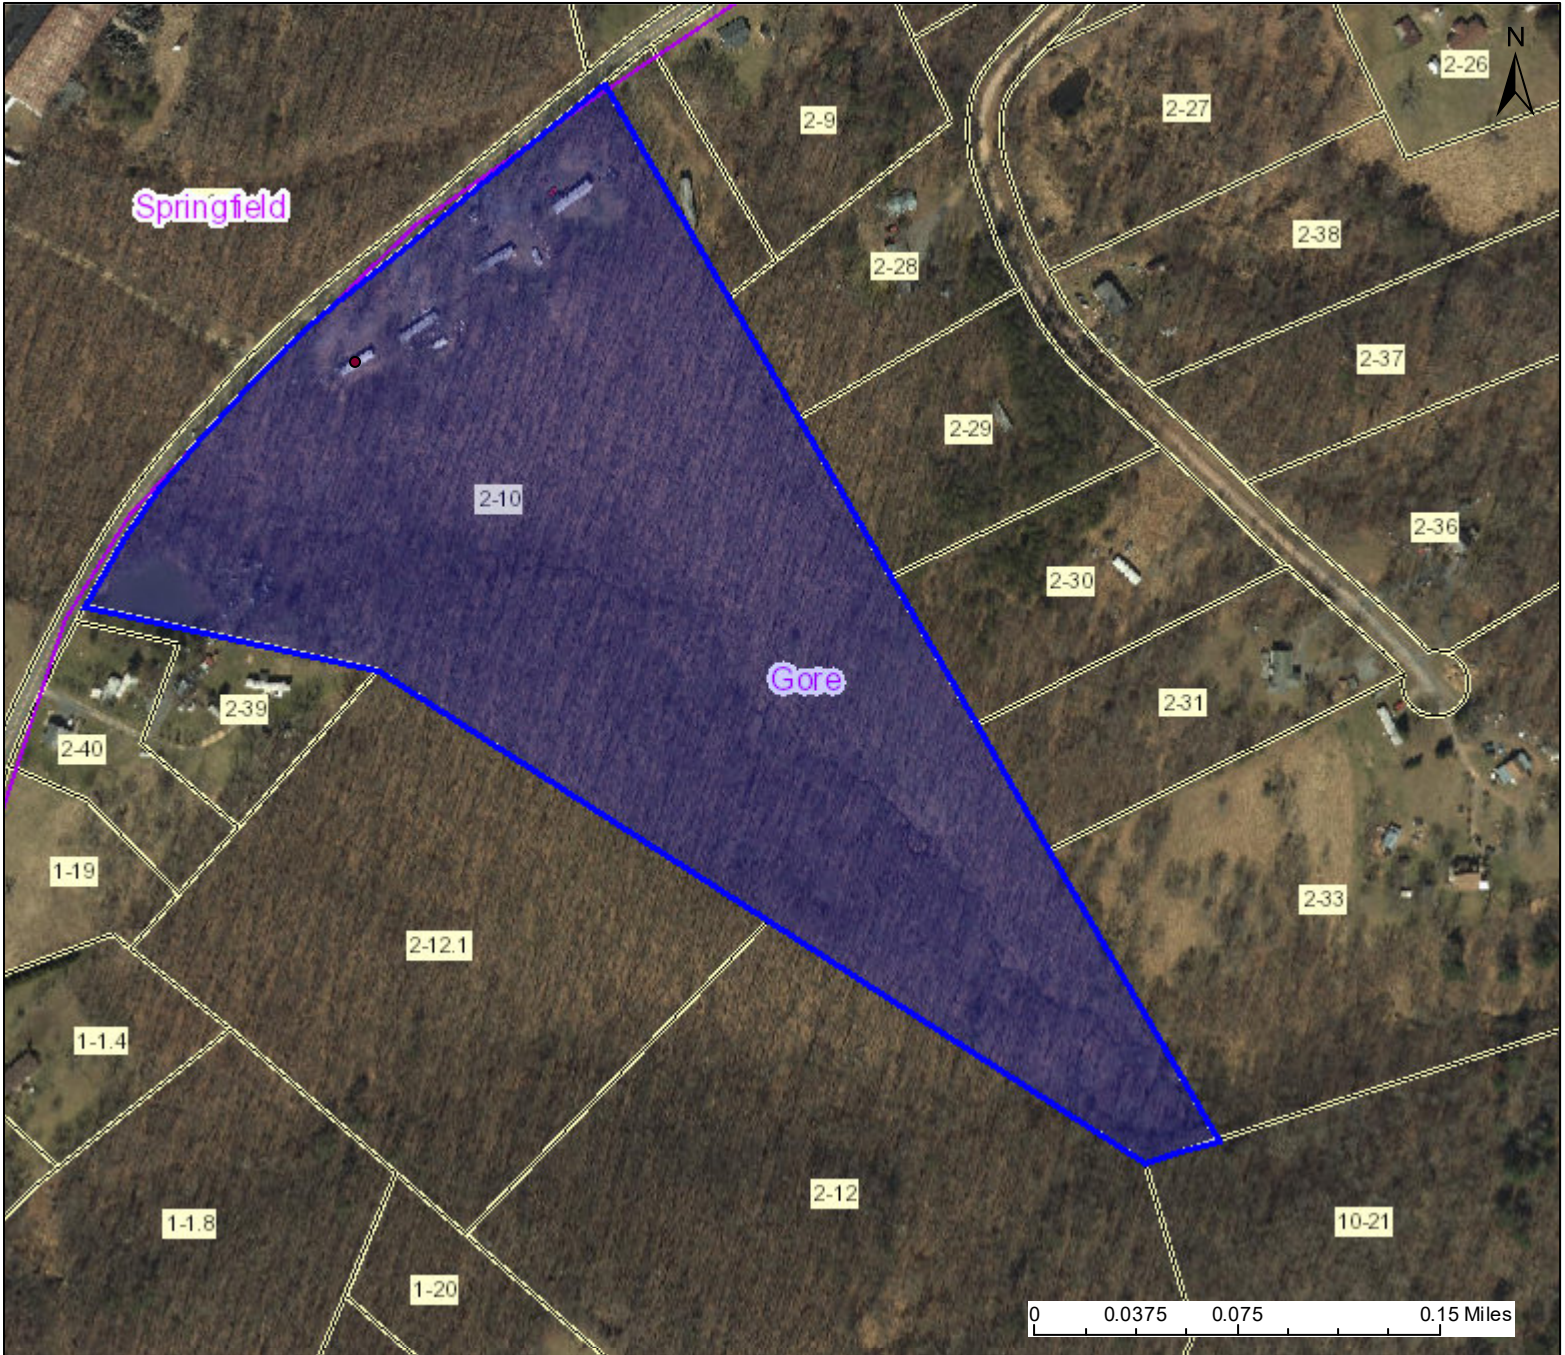

PARCEL ID: 14-05-0002-0010-0000

User Notes:

Legend

-  Districts
-  WVParcels

Map created on March 8, 2022

Owner(s):

BRADFIELD KIMBERLY S

Address:

8848 8964 JERSEY MOUNTAIN RD

Class Type:

Residential

Legal Description:

19.24 AC BRANCH MOUNTAIN