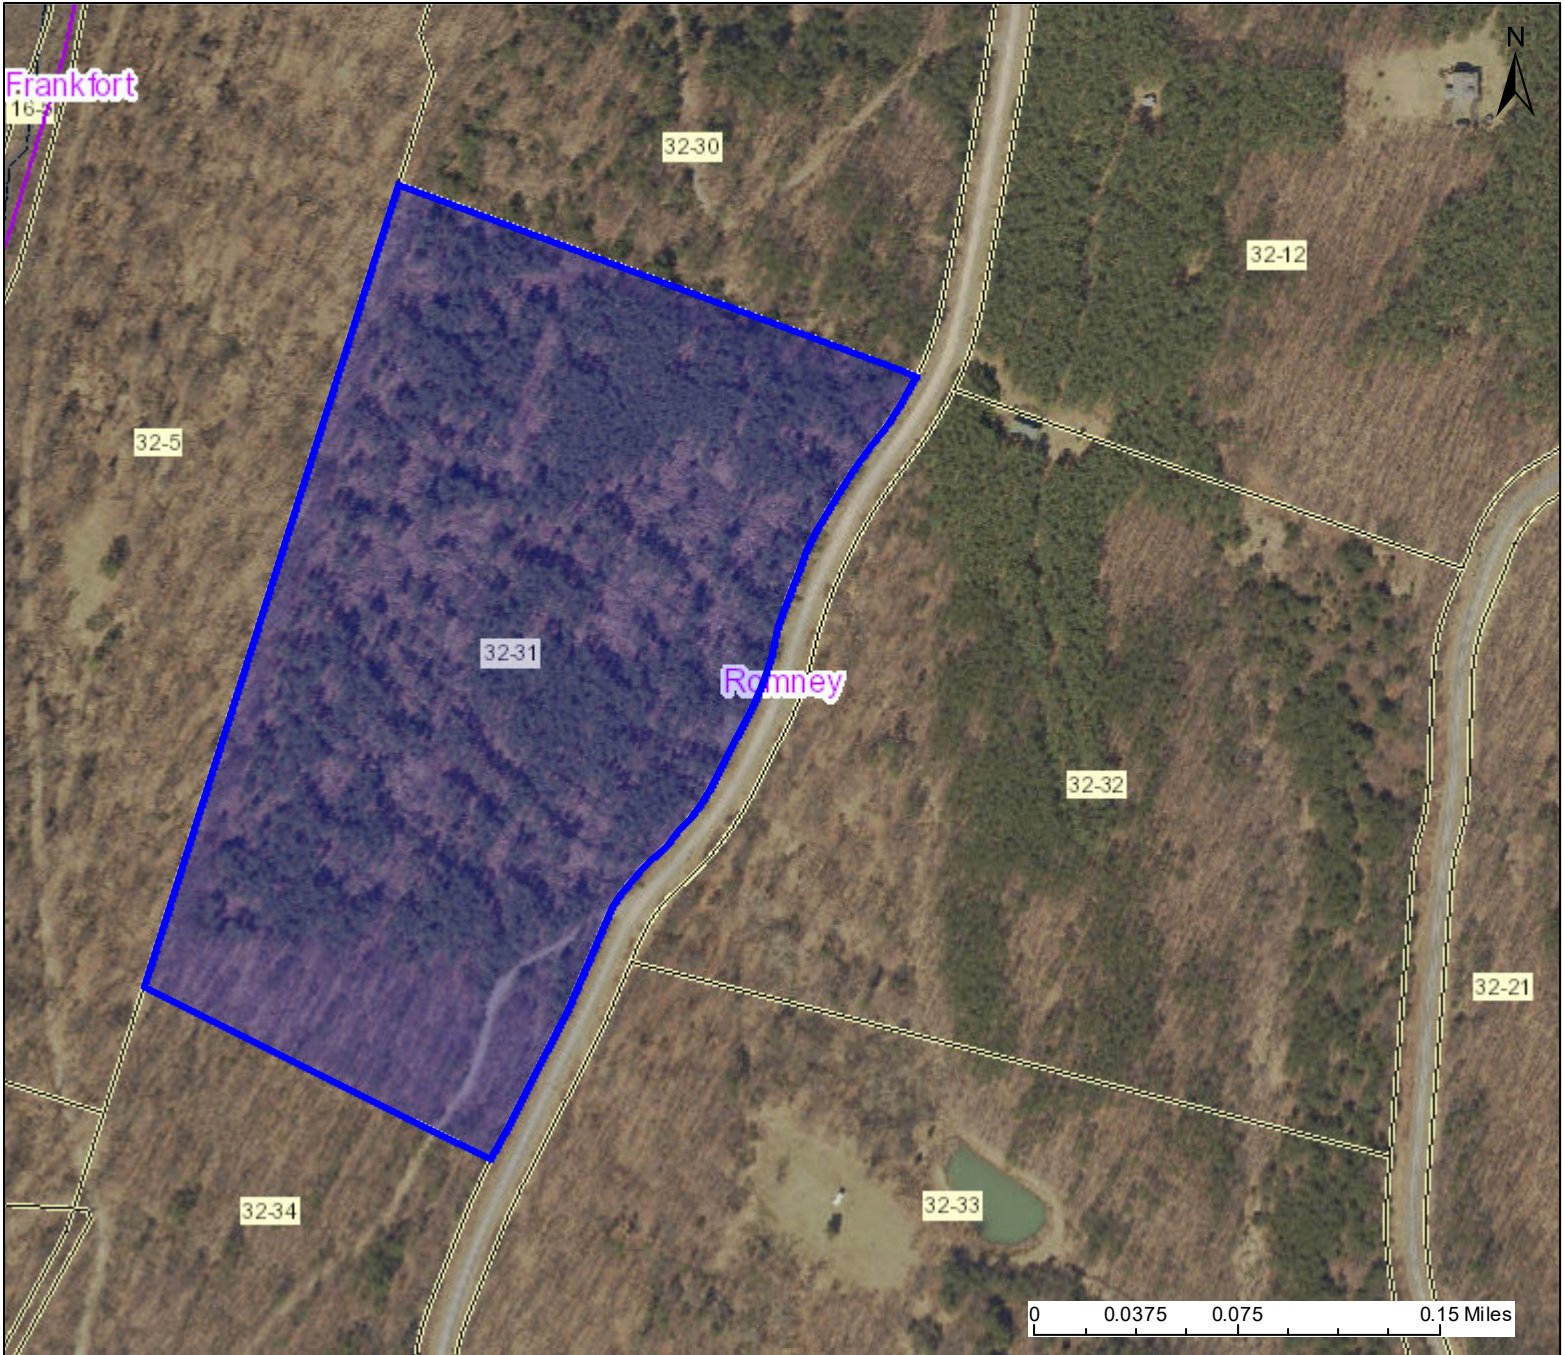

# PARCEL ID: 14-07-0032-0031-0000

## Legend

-  Districts
-  WVParcels

## User Notes:

Map created on March 15, 2022

**Owner(s):**  
LEV MARK

**Address:**  
GRACES CABIN RD

**Class Type:**  
Residential

**Legal Description:**  
20.24 AC LOT 156; BLUFFS ON THE POTOMAC