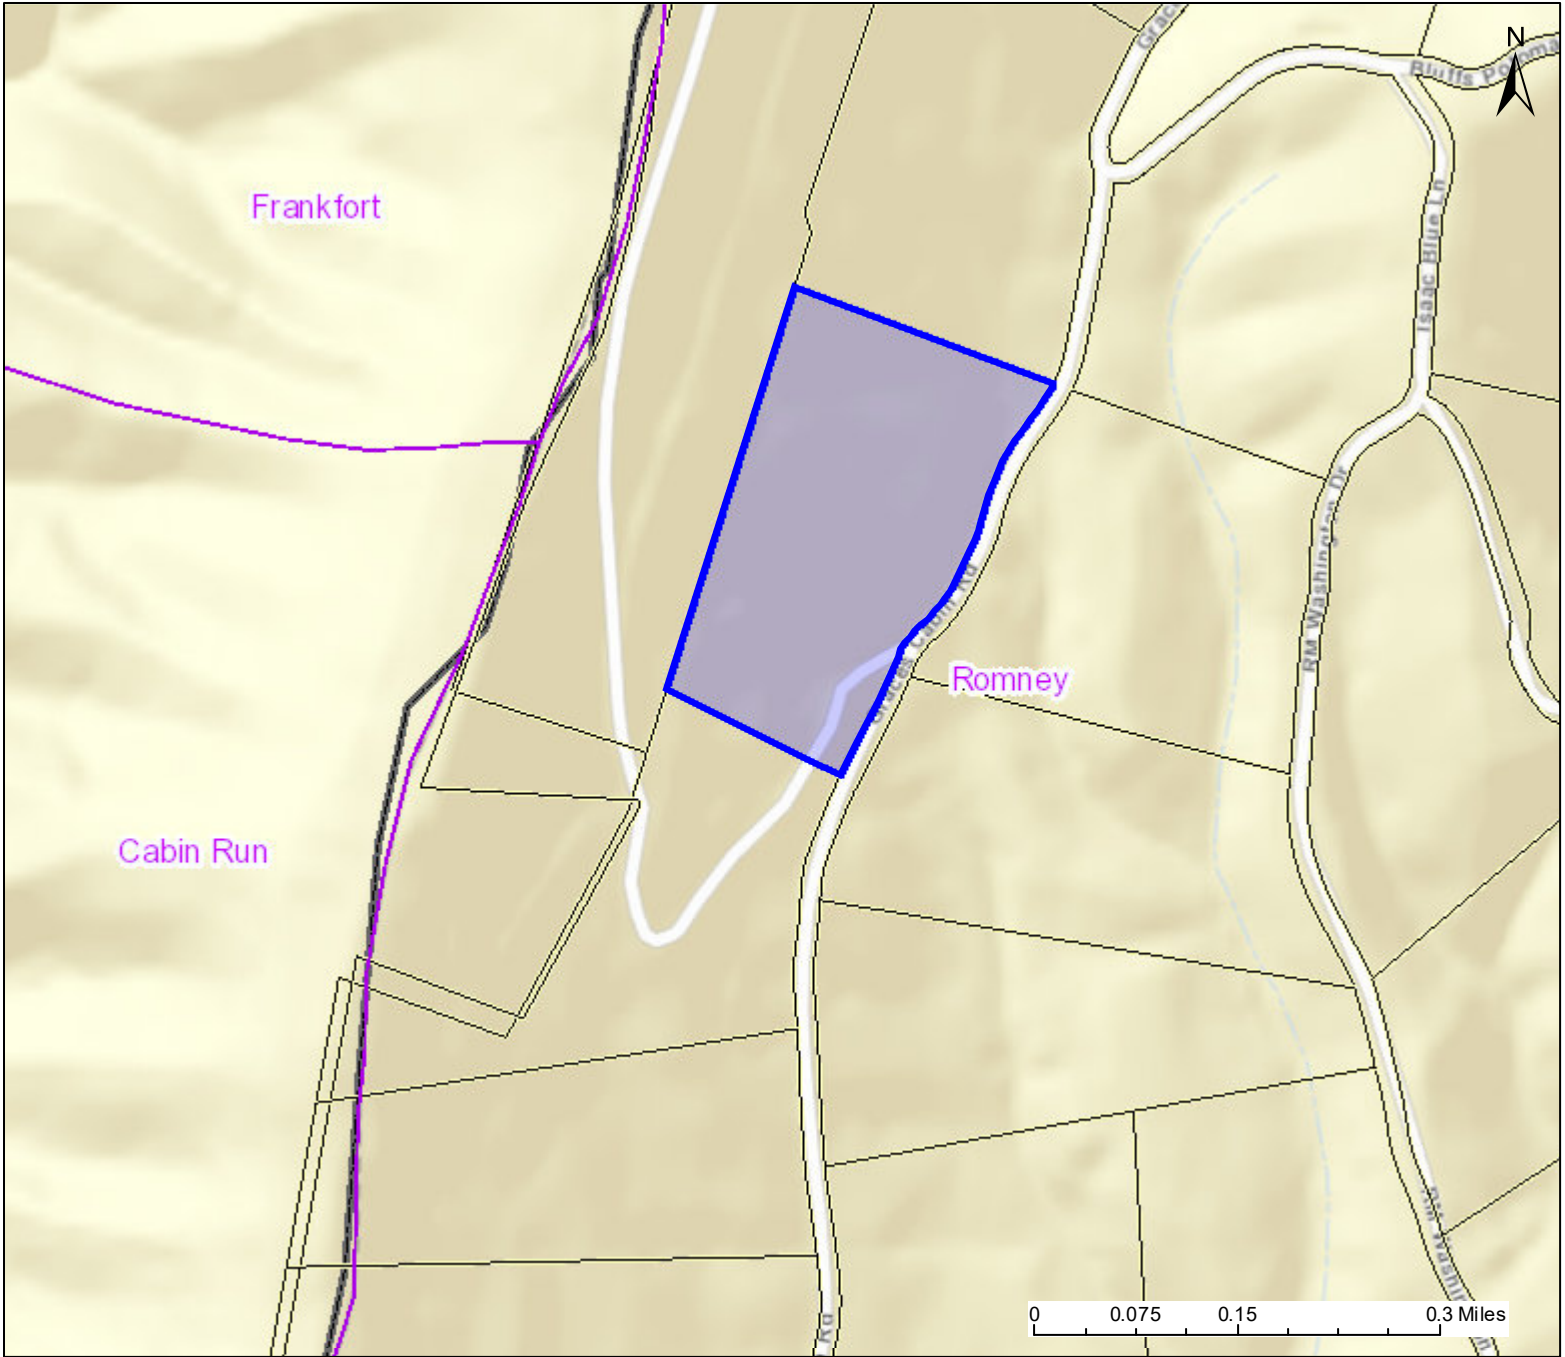

# PARCEL ID: 14-07-0032-0031-0000

## Legend

-  Districts
-  WVParcels

Map created on March 15, 2022

**Owner(s):**  
LEV MARK

**Address:**  
GRACES CABIN RD

**Class Type:**  
Residential

**Legal Description:**  
20.24 AC LOT 156; BLUFFS ON THE POTOMAC