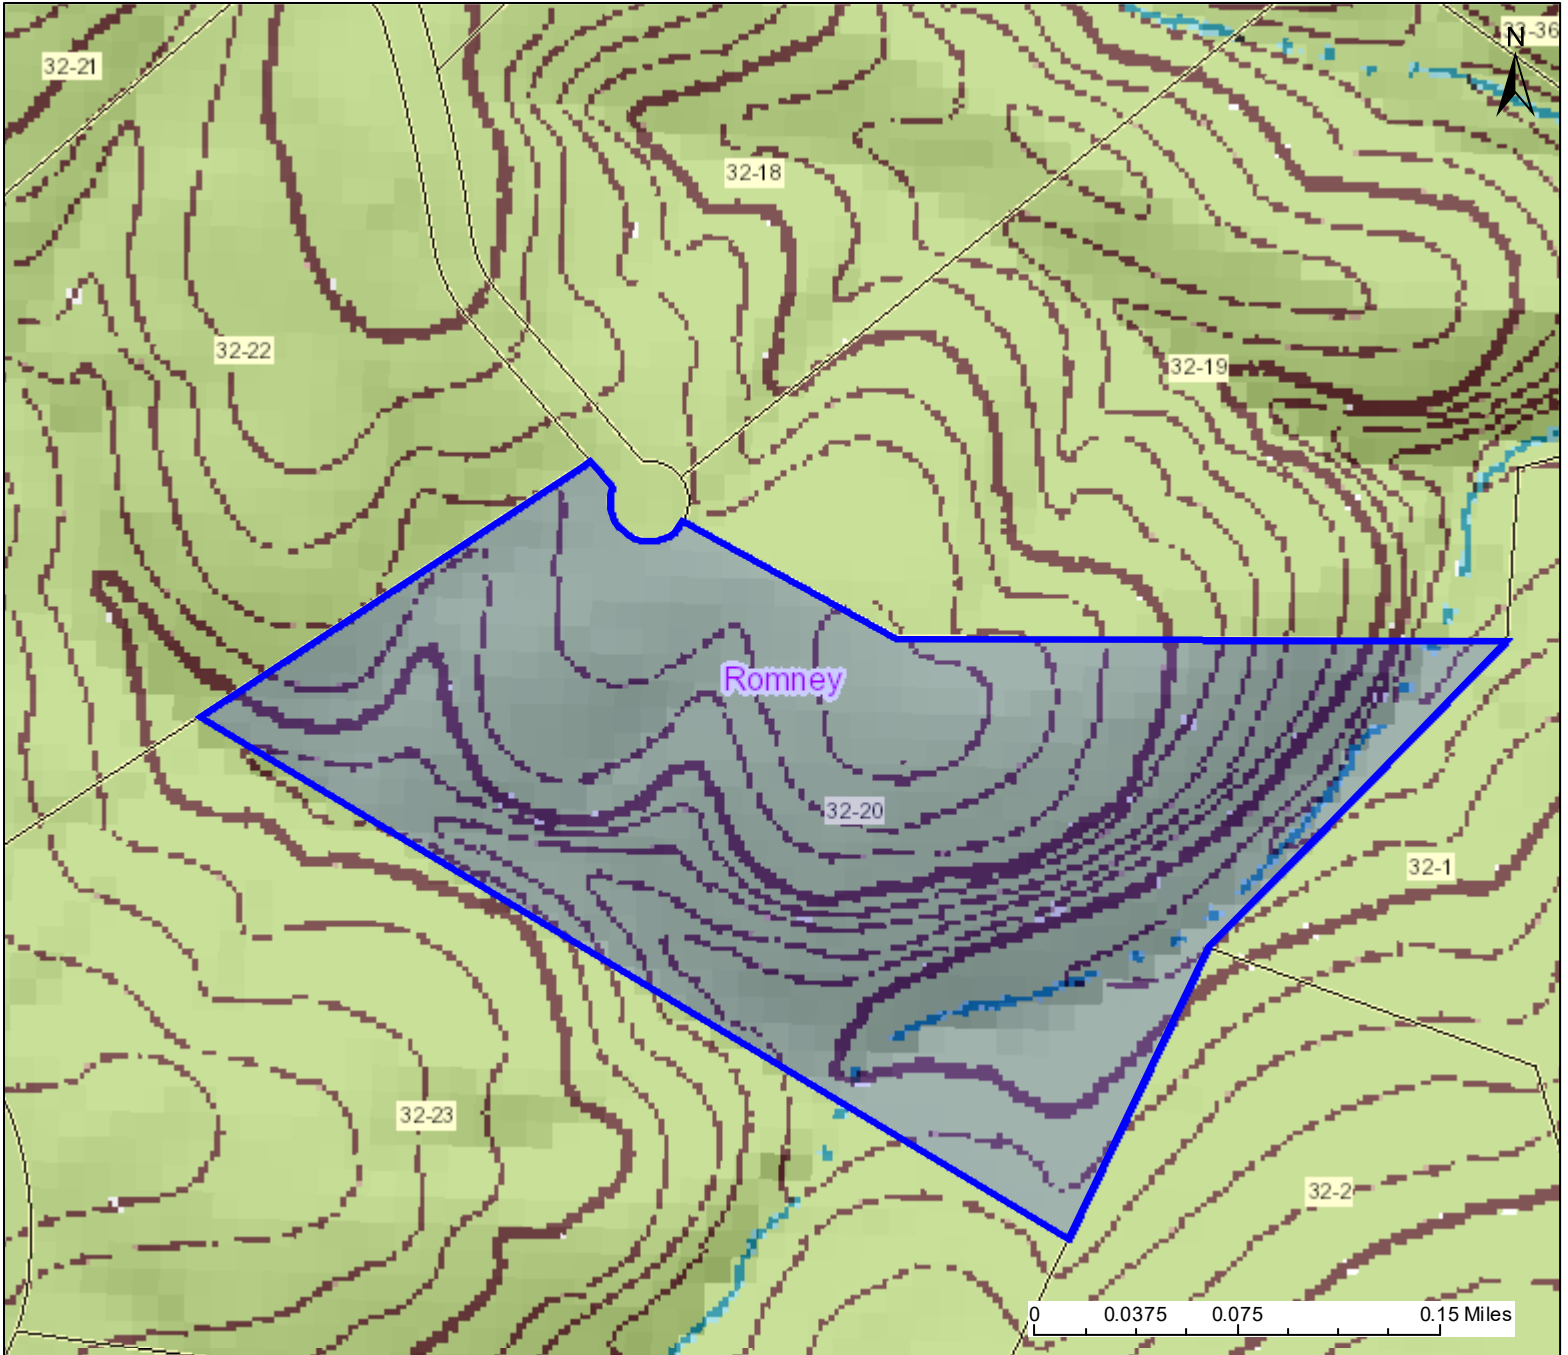

PARCEL ID: 14-07-0032-0020-0000

User Notes:

Legend

-  Districts
-  WVParcels

Map created on March 11, 2022

Owner(s):

RUGELES LUIS GRANTOR TRUST
AGREEMENT

Address:

ISAAC BLUE LN

Class Type:

Residential

Legal Description:

23.21 AC LOT 145; BLUFFS ON THE POTOMAC