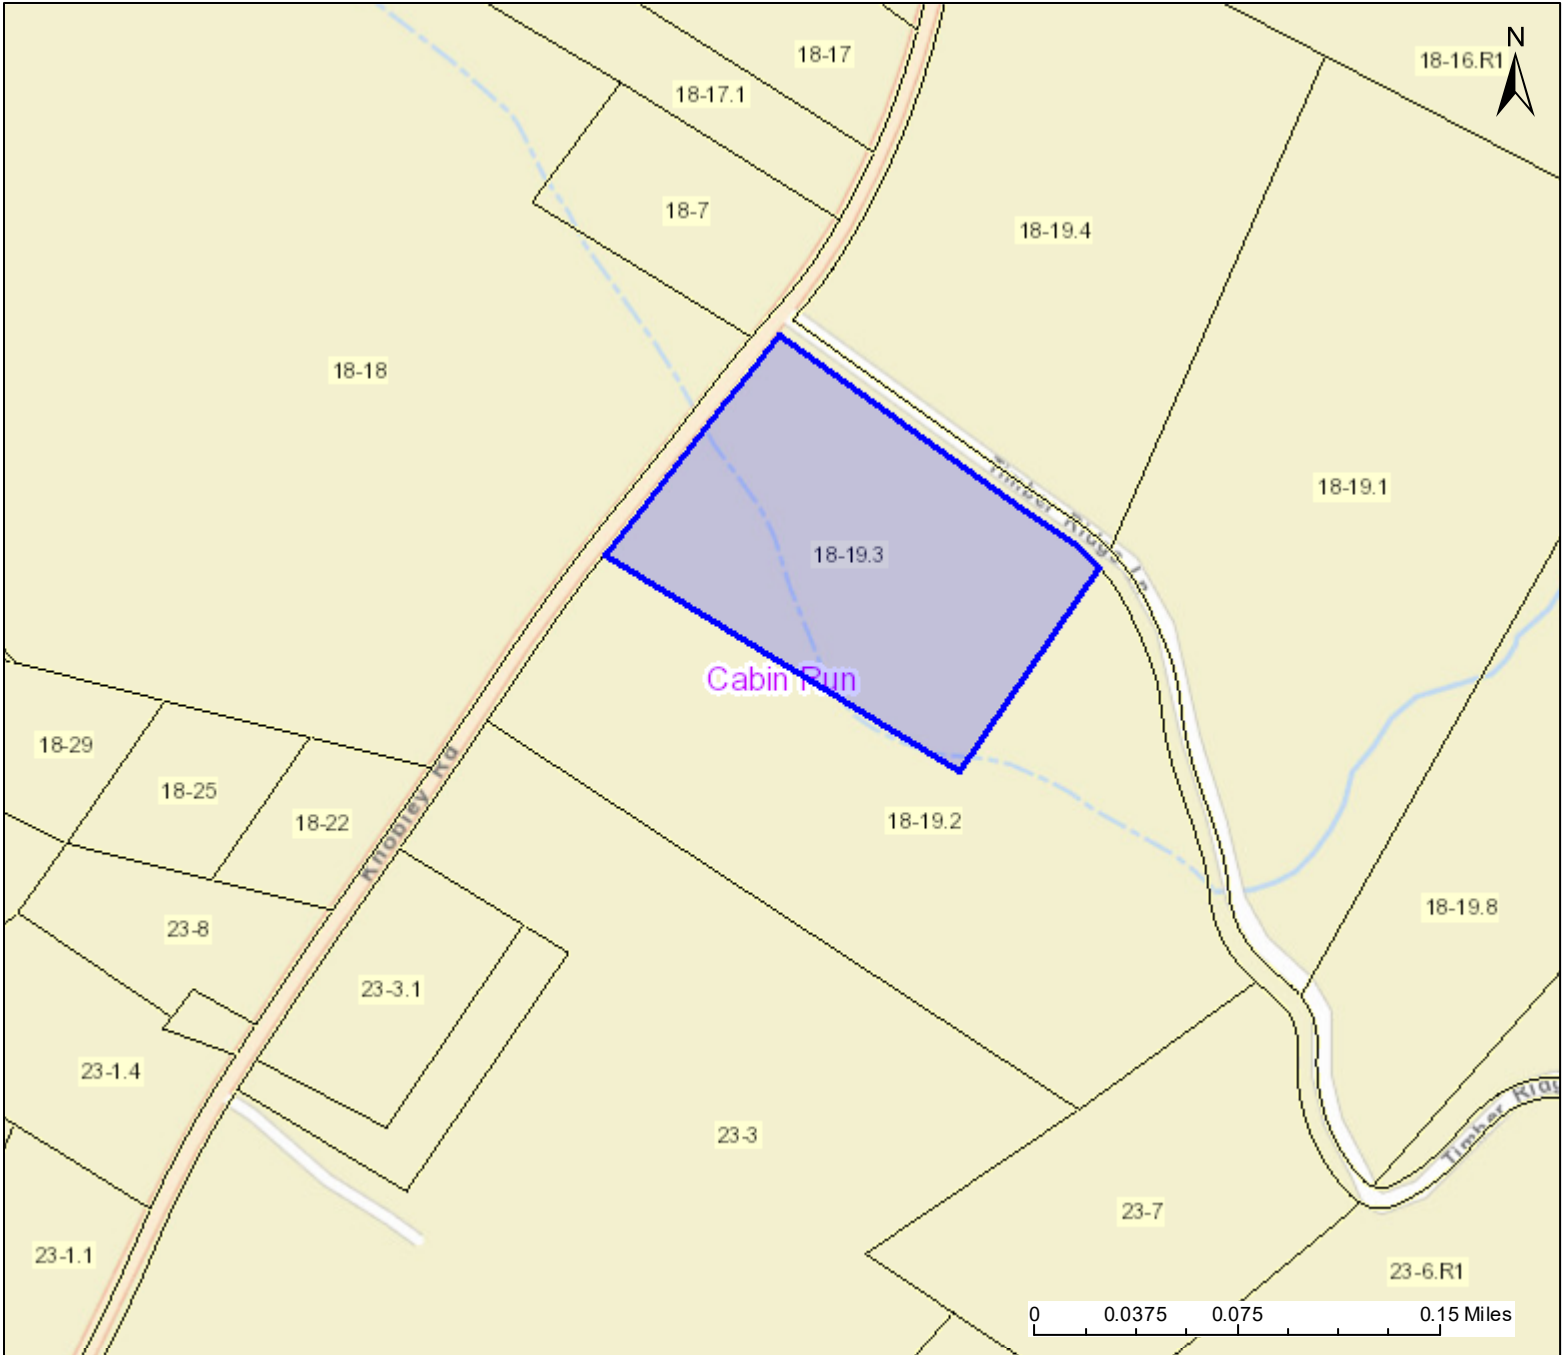

# PARCEL ID: 29-01-0018-0019-0003

## Legend

-  Districts
-  WVParcels

Map created on March 29, 2022

**Owner(s):**  
STAGGS ERVIN L HEIRS

**Address:**  
KNOBLEY RD

**Class Type:**  
Residential

**Legal Description:**  
5.20AC ES/KNOB RD-1/2MI N/OF; INT W/DRY RUN RD