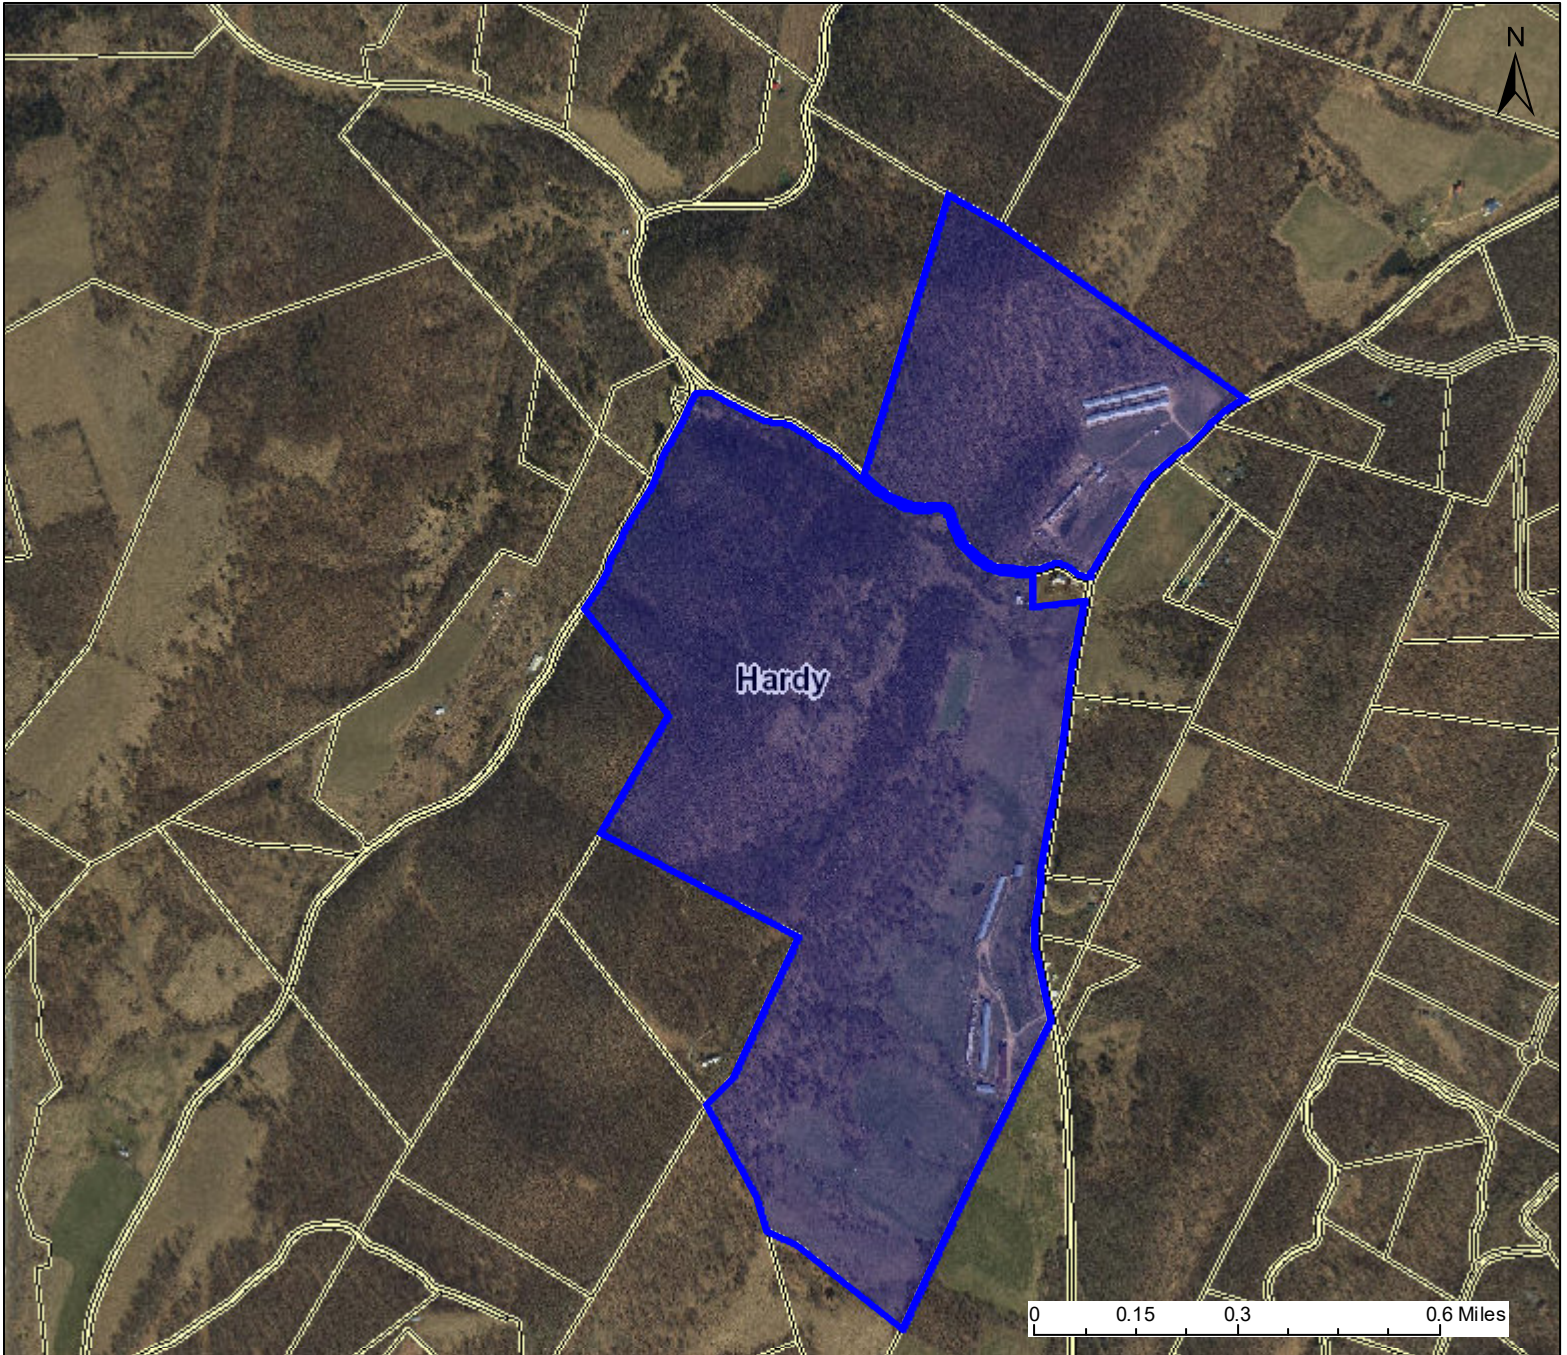

PARCEL ID: 16-03-0249-0023-0001

User Notes:

Legend

WVParcels

Map created on May 16, 2022

Owner(s):
BEAN RONALD G

Address:

Class Type:
Farm

Legal Description:
290.26 AC BEAN; WILKINS LAND