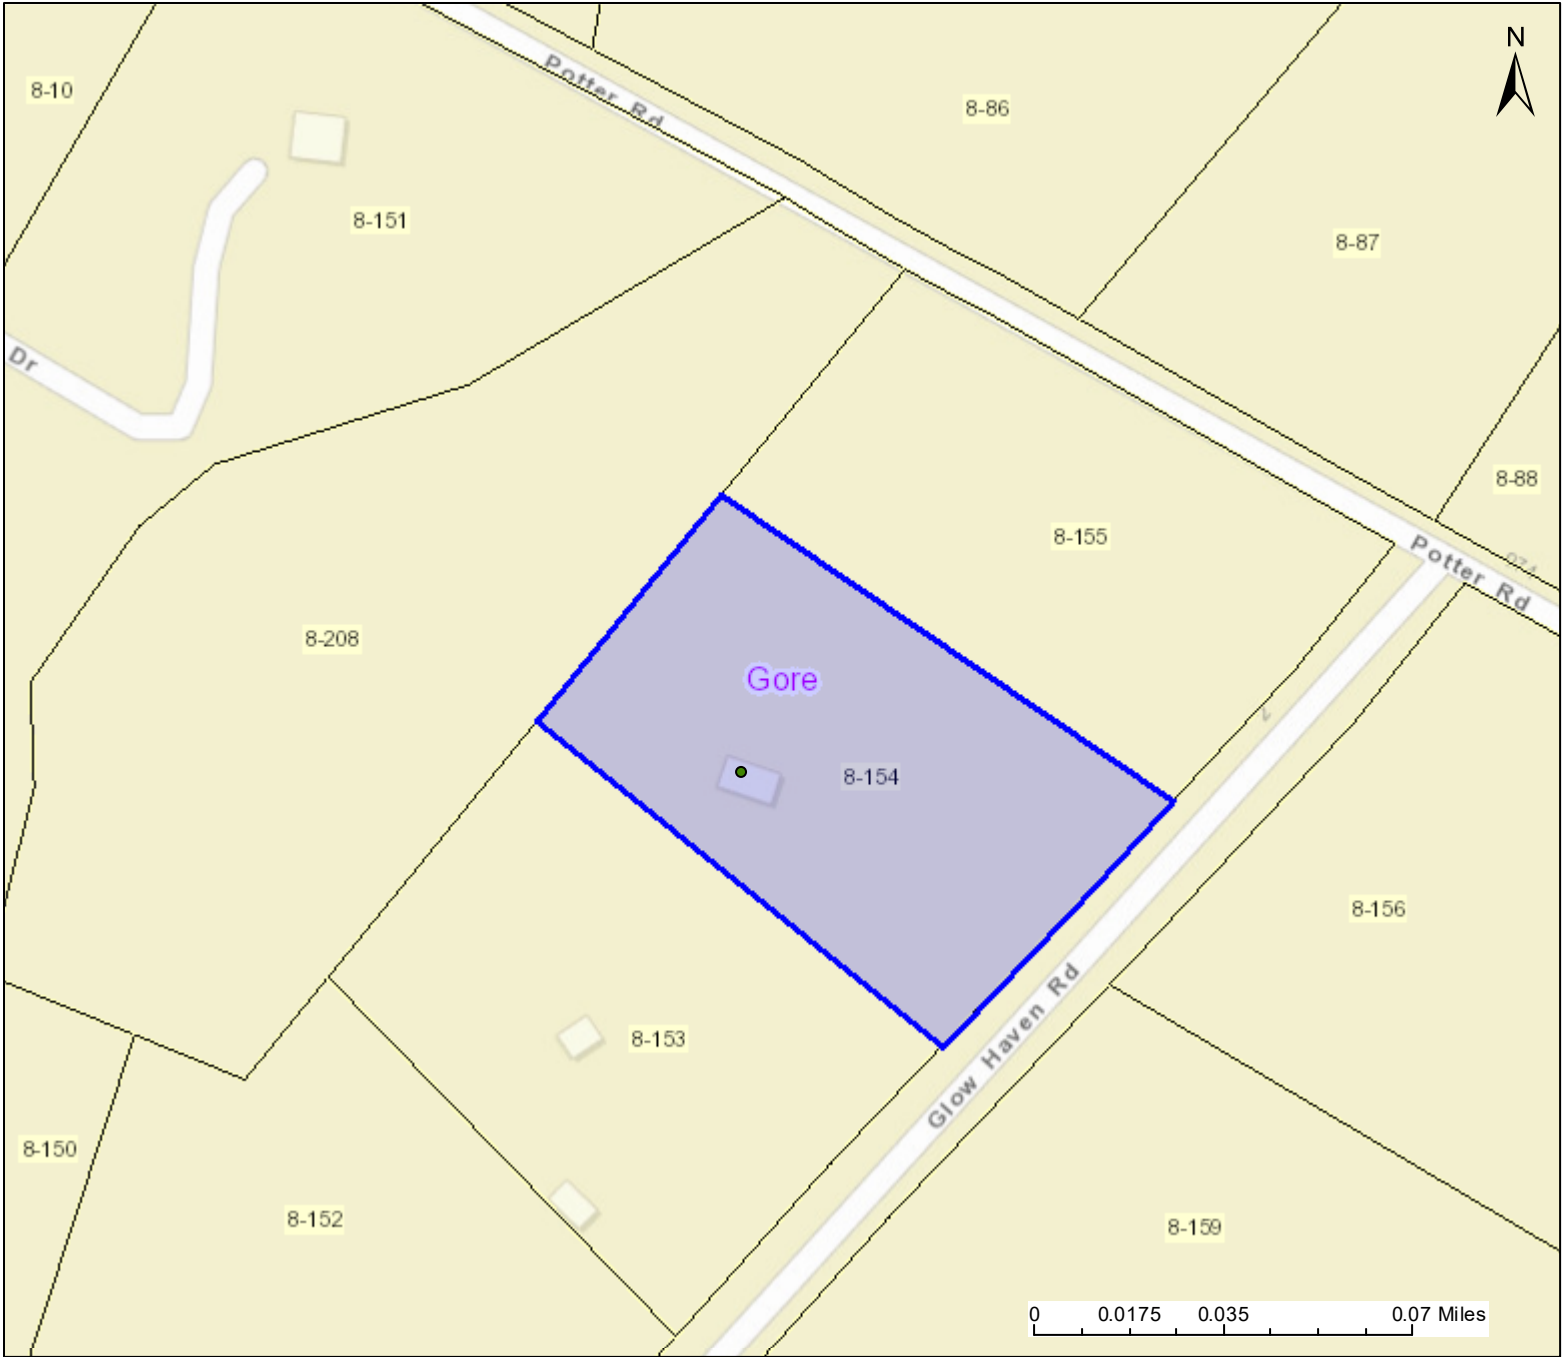

# PARCEL ID: 14-05-0008-0154-0000

## Legend

-  Districts
-  WVParcels

## User Notes:

Map created on May 10, 2022

**Owner(s):**  
HUBIG PAULINE M

**Address:**  
92 GLOW HAVEN RD

**Class Type:**  
Residential

**Legal Description:**  
PEACH LAKE FARMS SD; PHASE 2 LOT 48 2.31 AC