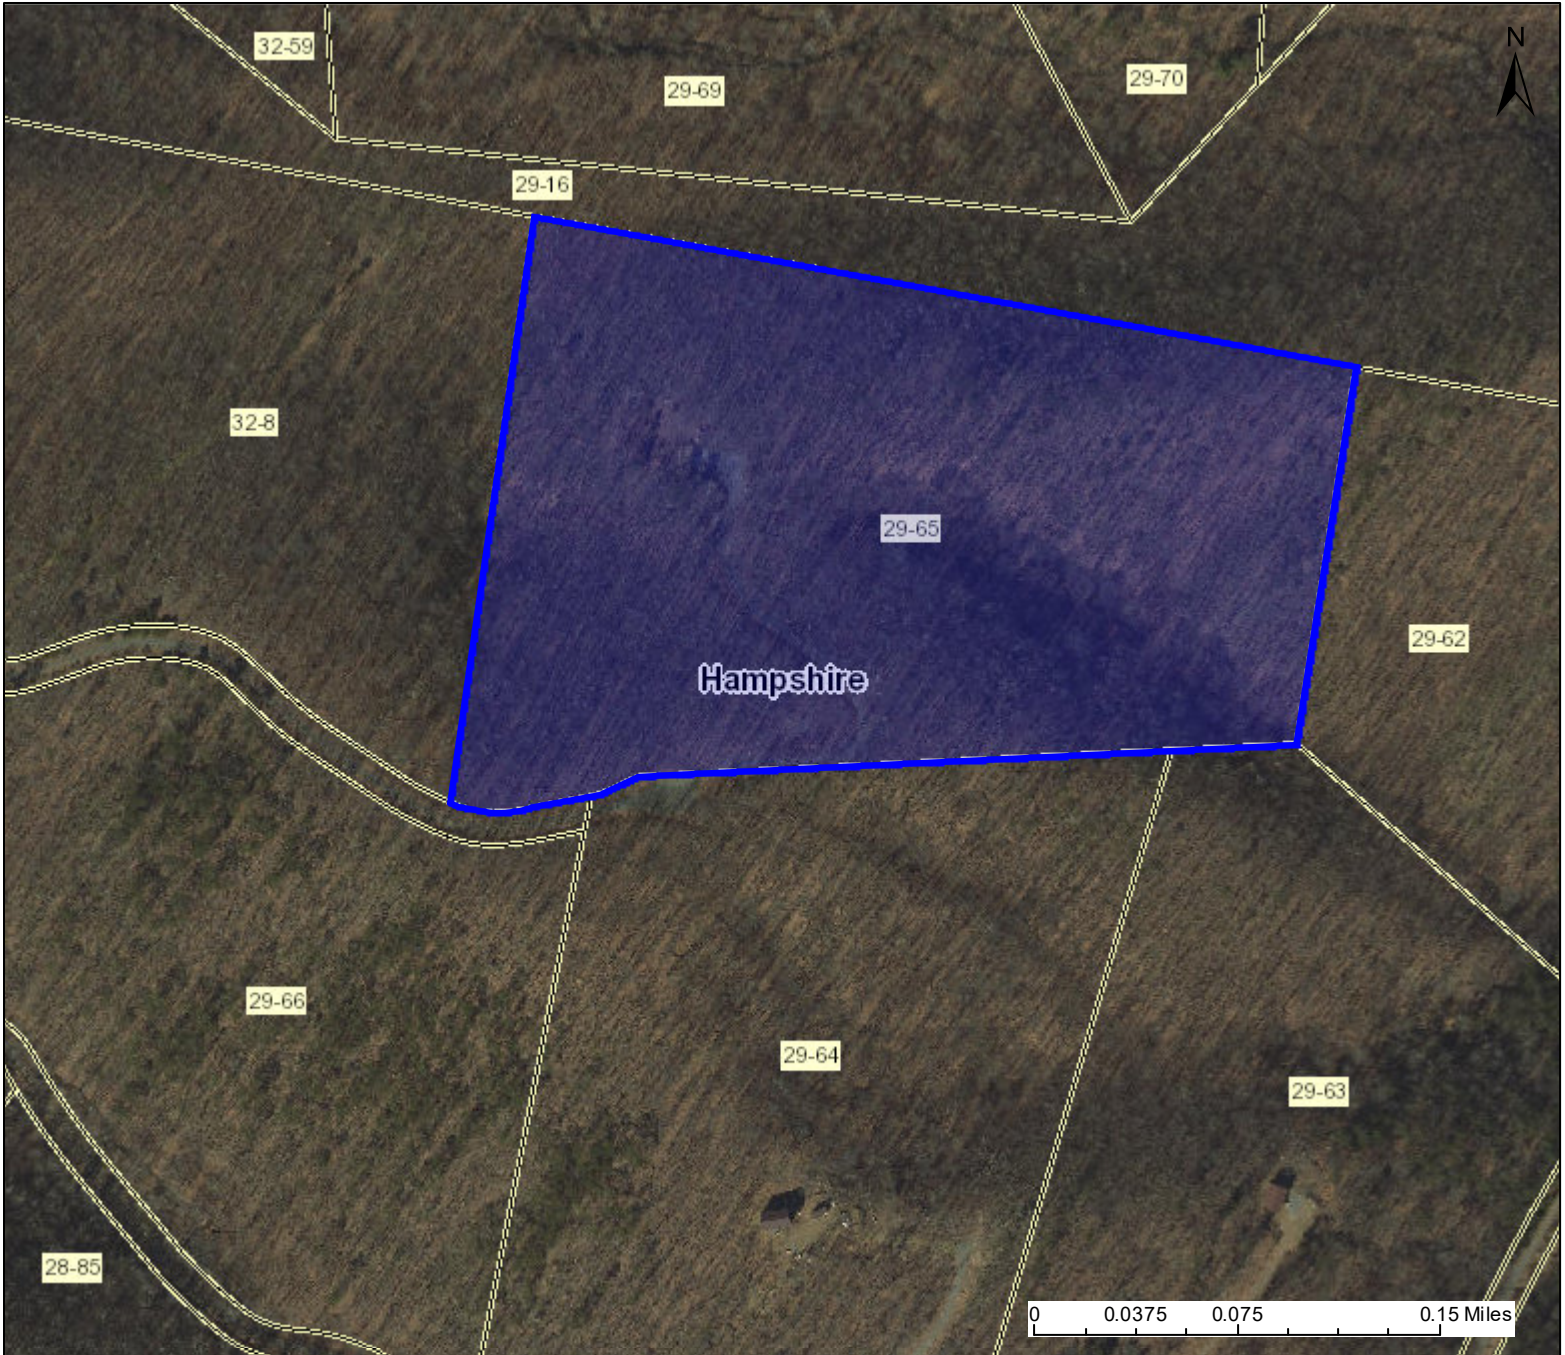

PARCEL ID: 14-07-0029-0065-0000

Legend

WVParcels

User Notes:

Map created on June 1, 2022

Owner(s):

LANOSZ ANTHONY J & SHIRLEY M

Address:

6 LONG VIEW RD

Class Type:

Residential

Legal Description:

21.1873 AC LOT # 8; FOX WOOD ESTATES