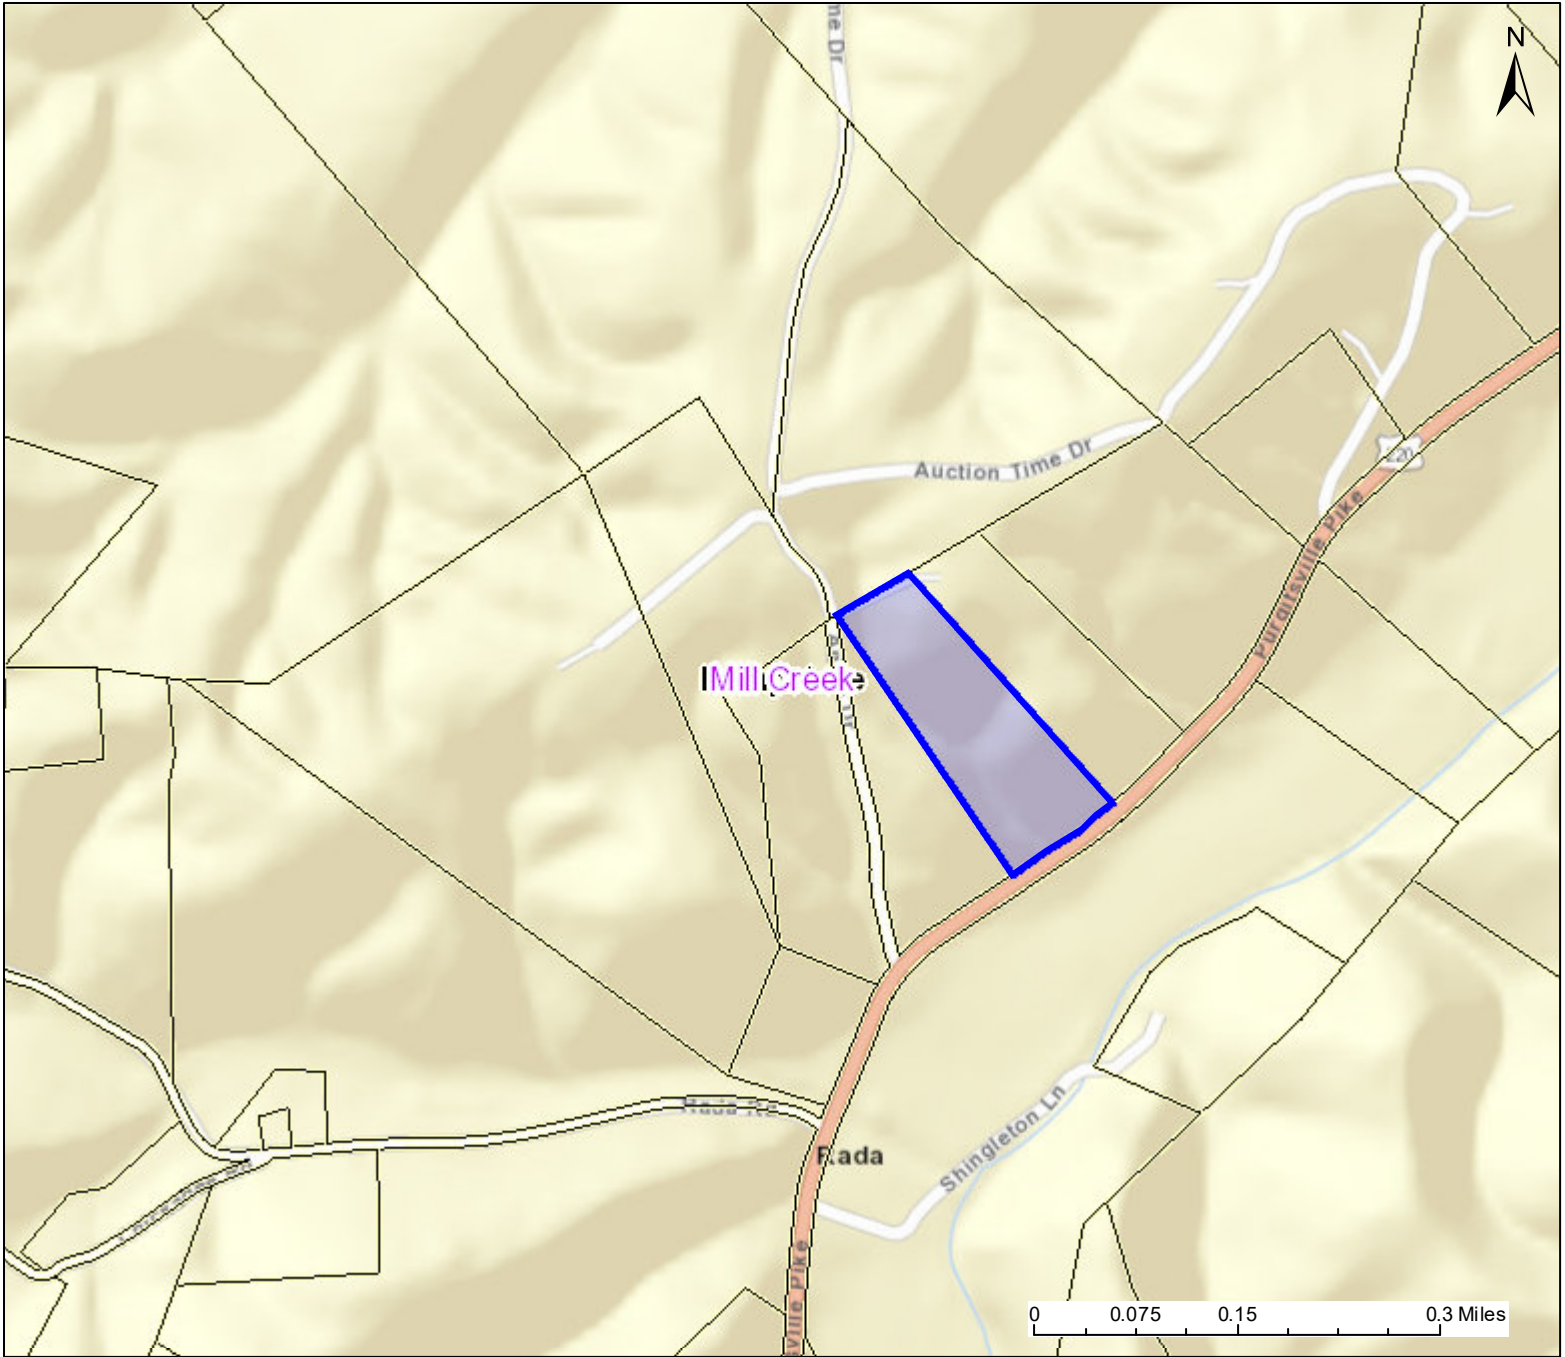

PARCEL ID: 14-06-0014-0049-0000

User Notes:

Legend

-  Districts
-  WVParcels

Map created on June 13, 2022

Owner(s):
SEE SCOTT S & ASHLEY L

Address:
PURGITSVILLE PIKE

Class Type:
Residential

Legal Description:
6.92 AC TRACT B OF TRACT 15; ON RT 220