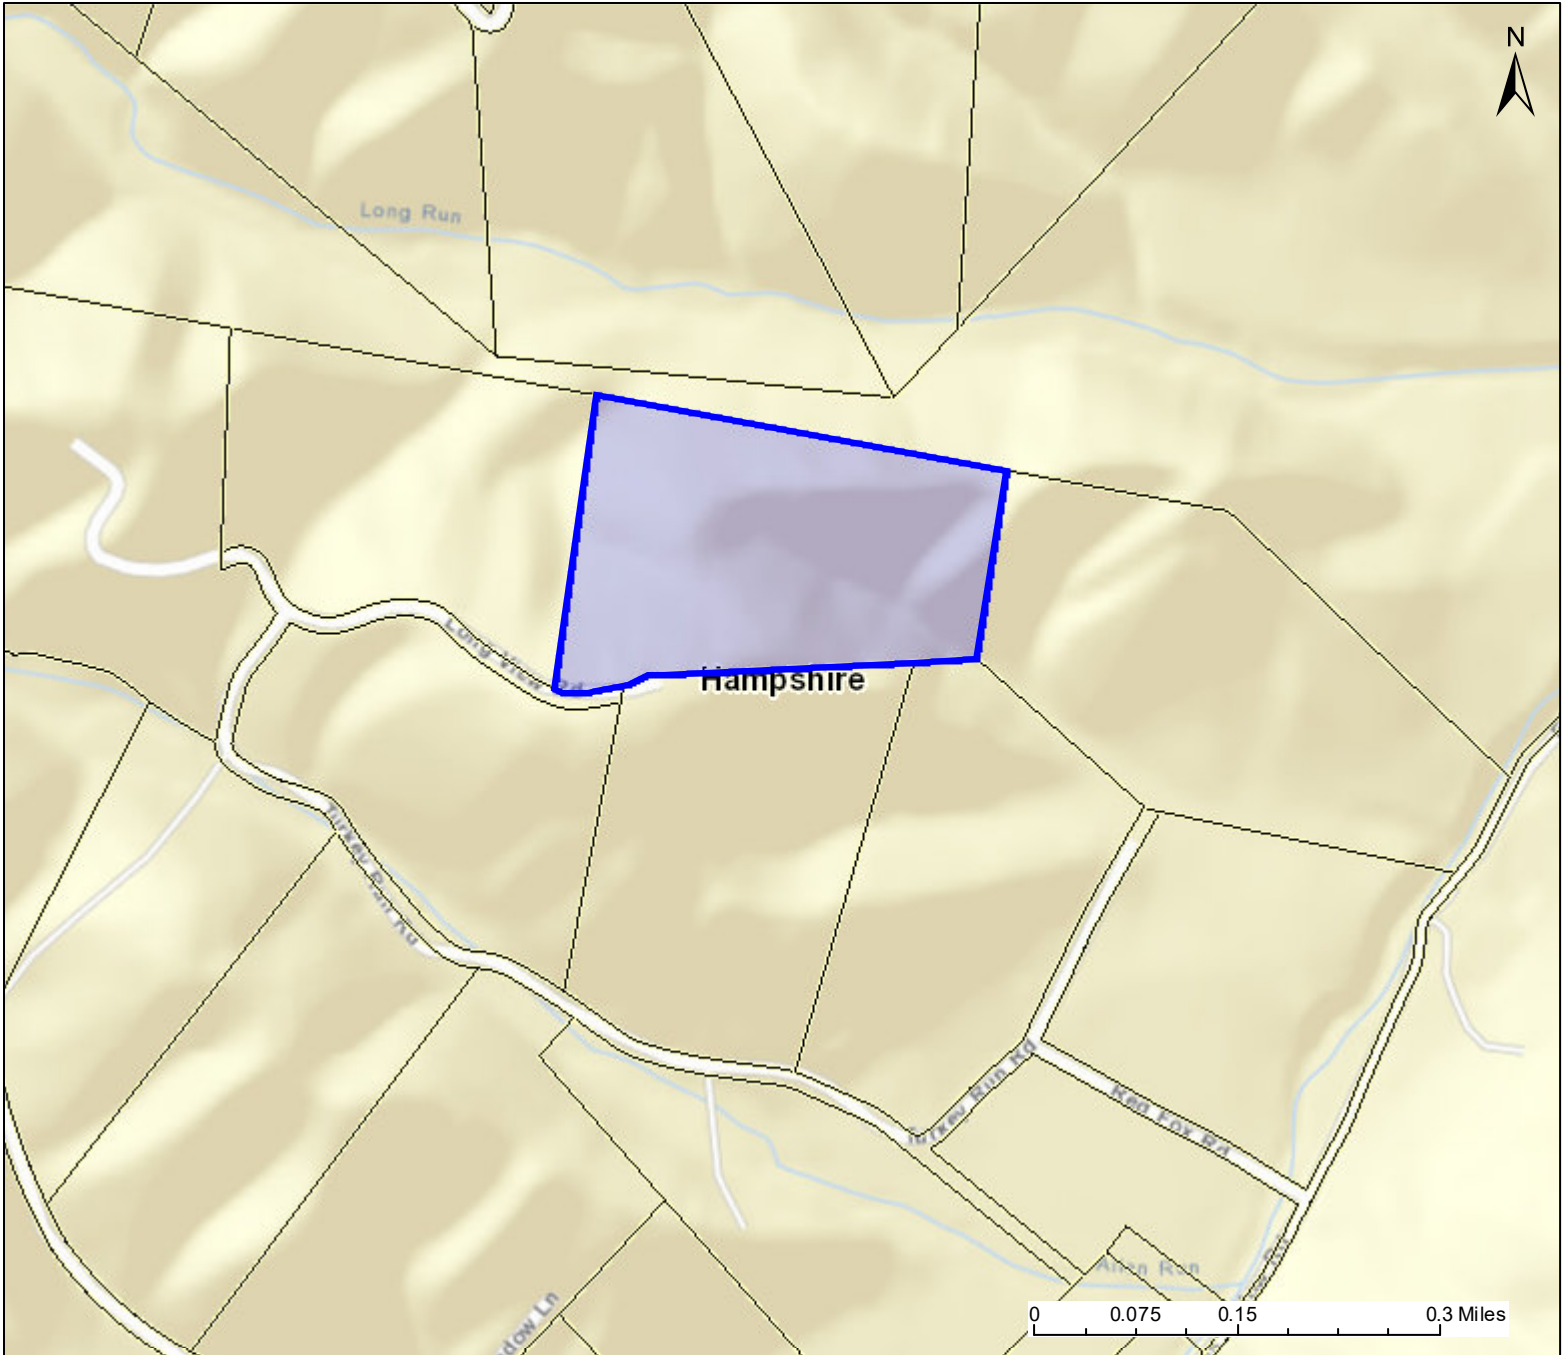

PARCEL ID: 14-07-0029-0065-0000

Legend

WVParcels

User Notes:

Map created on June 1, 2022

Owner(s):

LANOSZ ANTHONY J & SHIRLEY M

Address:

6 LONG VIEW RD

Class Type:

Residential

Legal Description:

21.1873 AC LOT # 8; FOX WOOD ESTATES