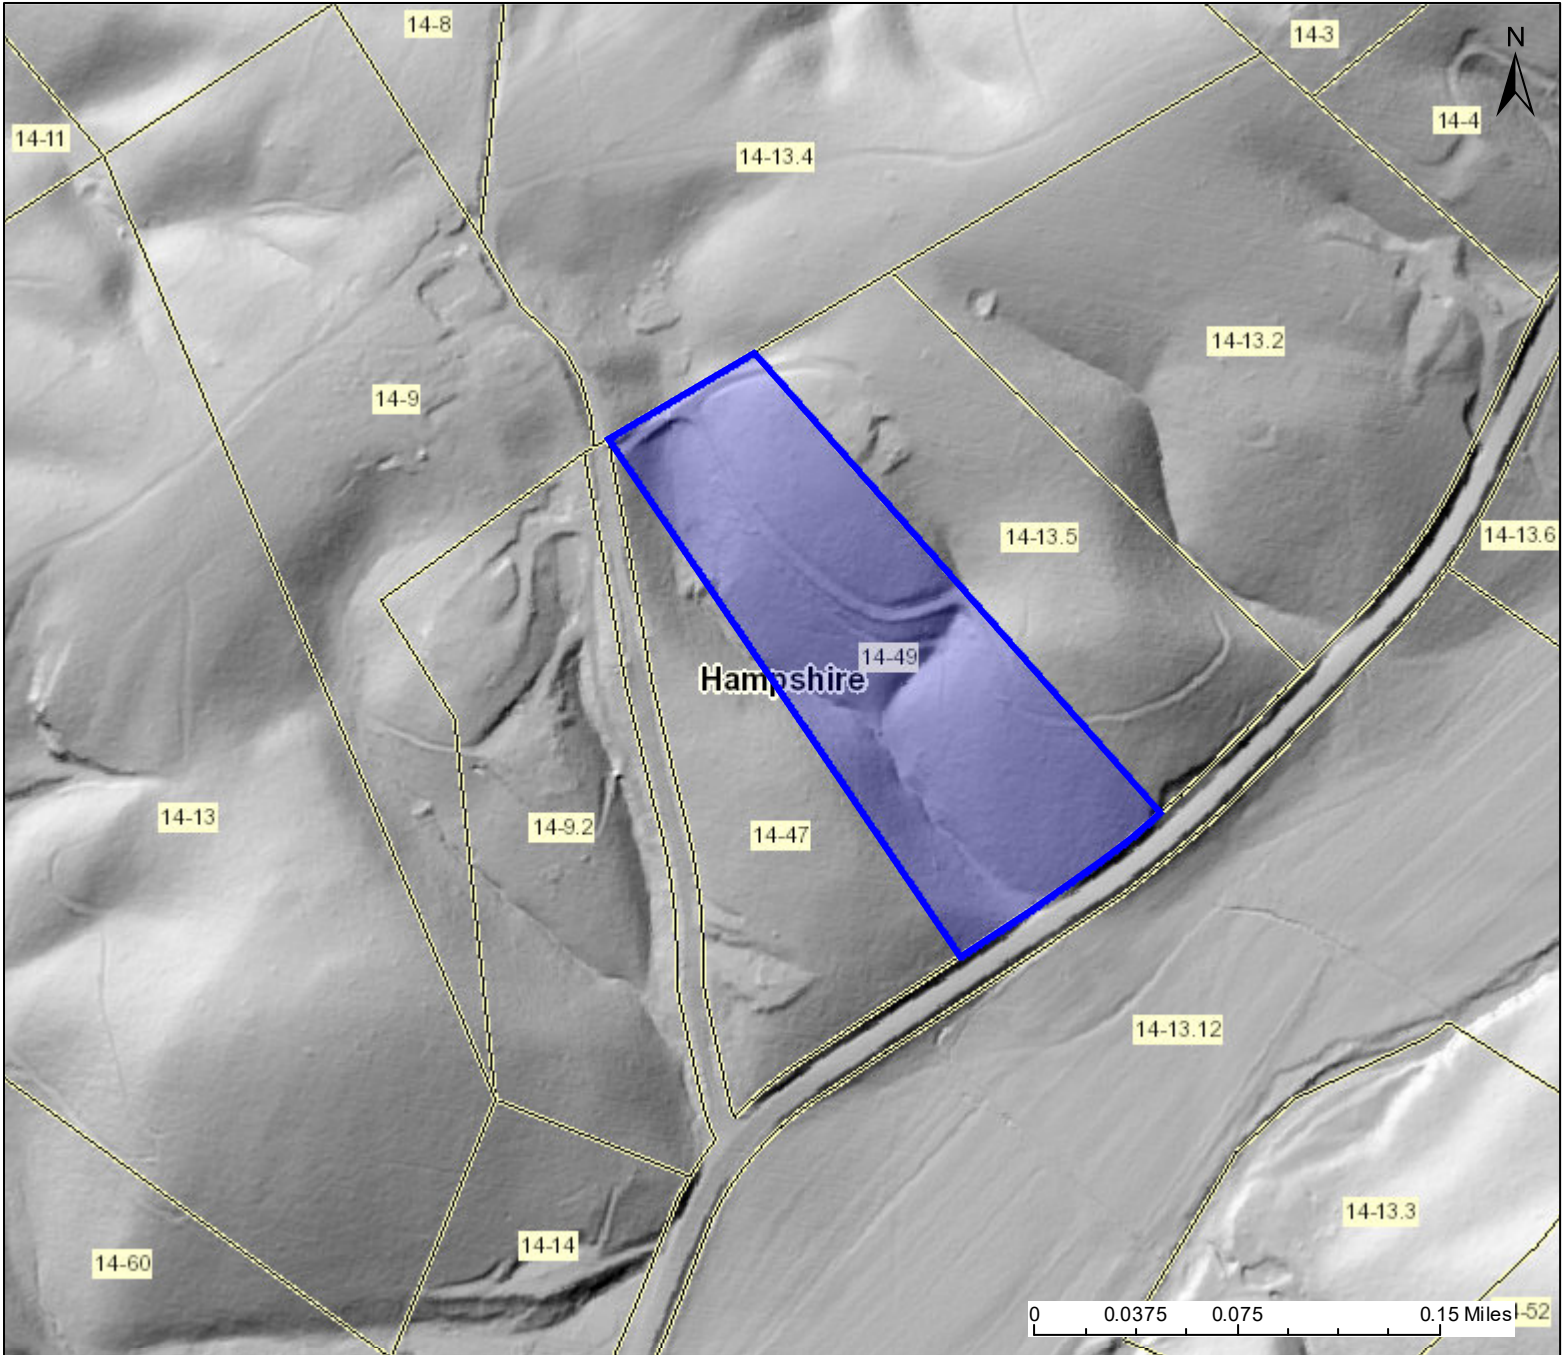

PARCEL ID: 14-06-0014-0049-0000

Legend

WVParcels

User Notes:

Map created on June 13, 2022

Owner(s):
SEE SCOTT S & ASHLEY L

Address:
PURGITSVILLE PIKE

Class Type:
Residential

Legal Description:
6.92 AC TRACT B OF TRACT 15; ON RT 220