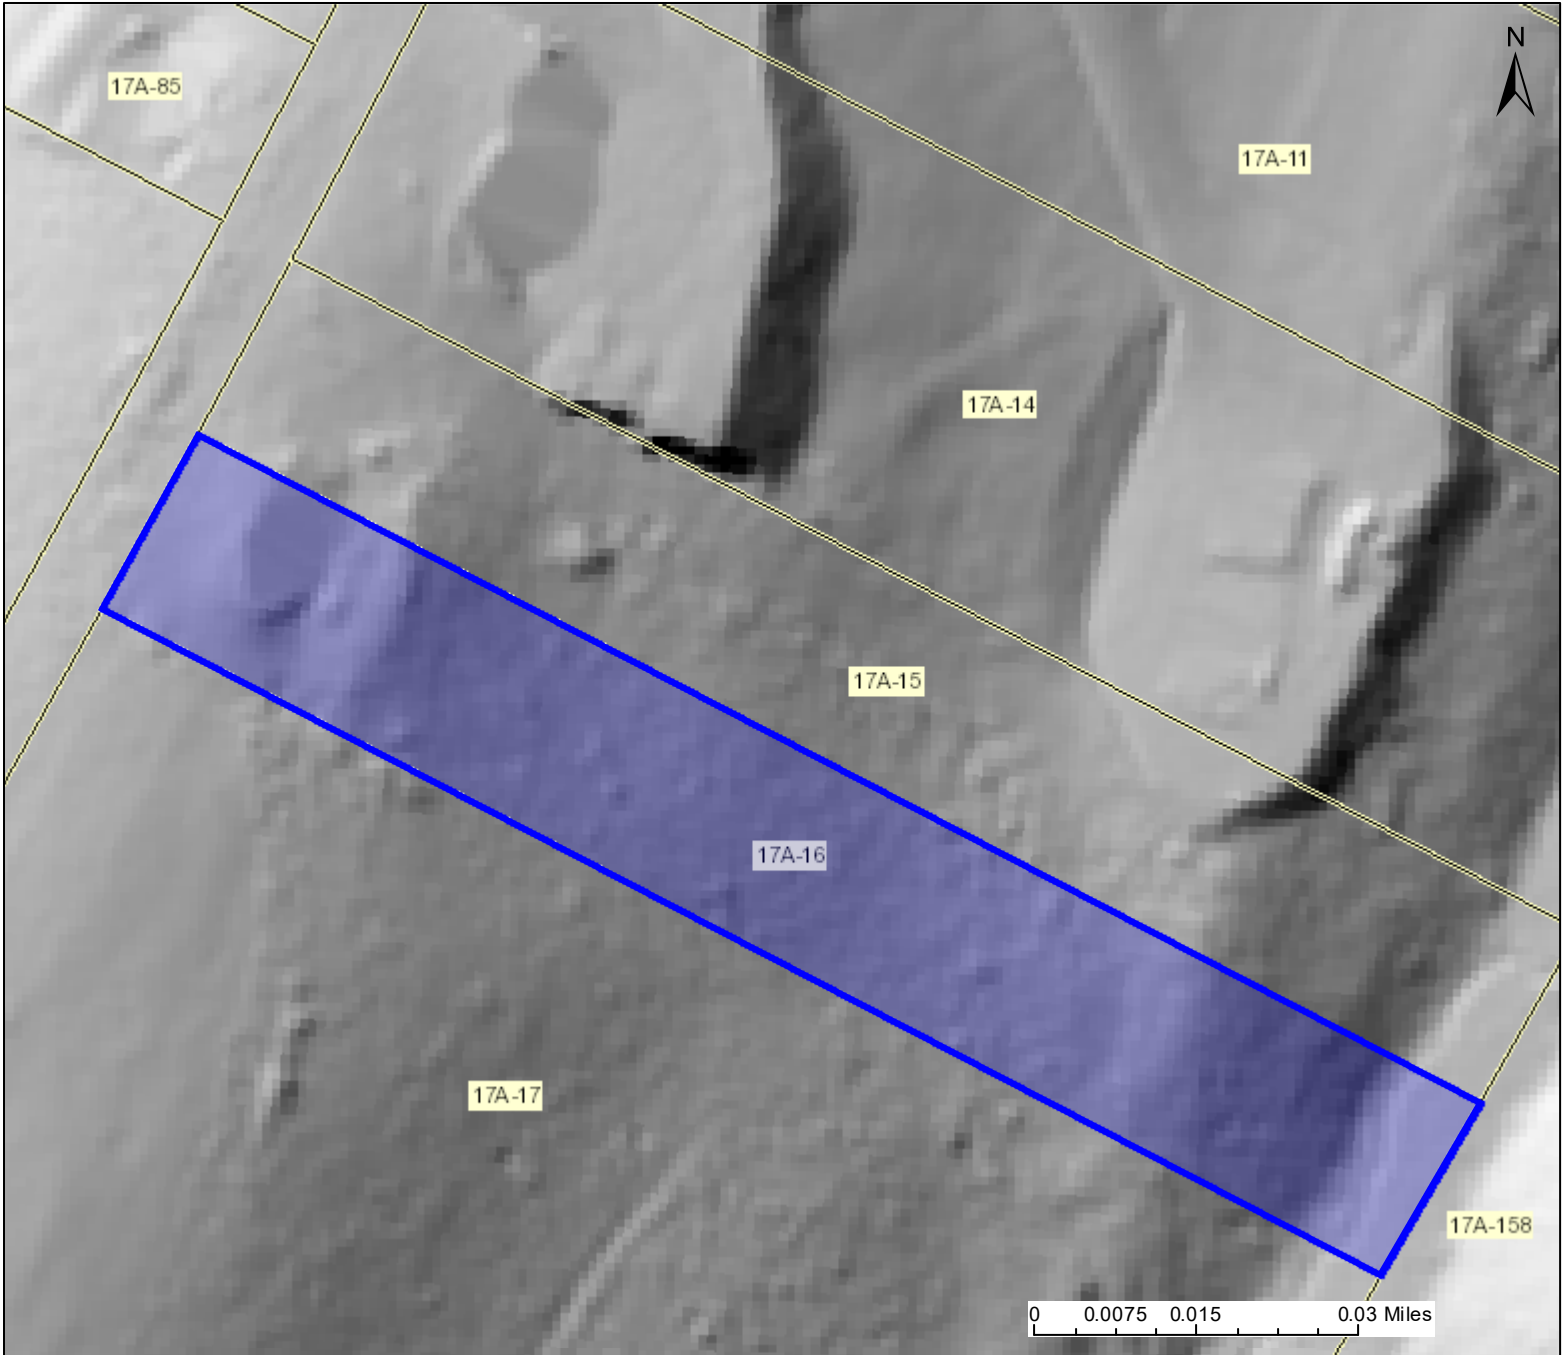

# PARCEL ID: 14-10-017A-0016-0000

### Legend

WVParcels

Map created on May 26, 2022

### Address:

175 BLUES ADDITION RD

### Legal Description:

.9590 AC LOT 119; C J BLUE FARM SD