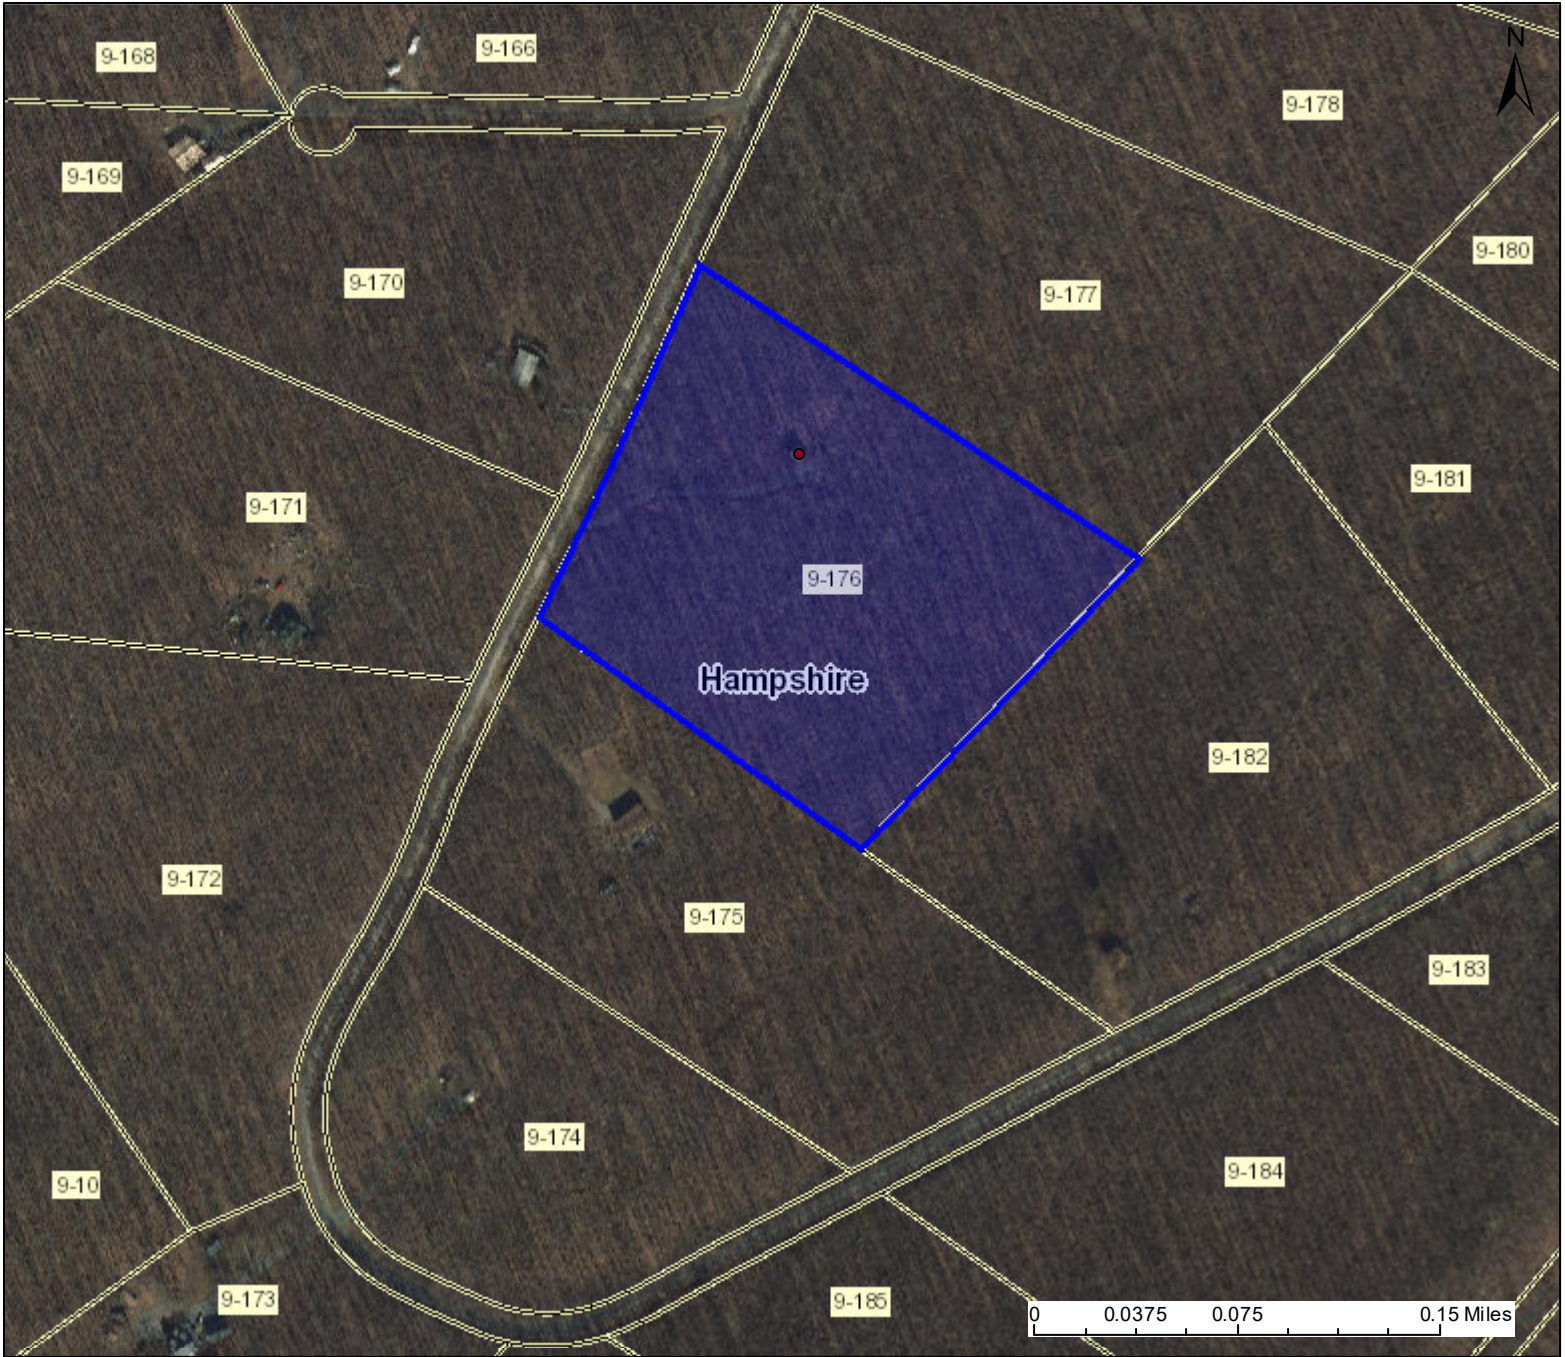

# PARCEL ID: 14-01-0009-0176-0000

### Legend

WVParcels

Map created on June 3, 2022

### Address:

760 CARDINAL VIEW DR

### Legal Description:

9.731 AC LOT 30-A; EAGLE MOUNTAIN SD