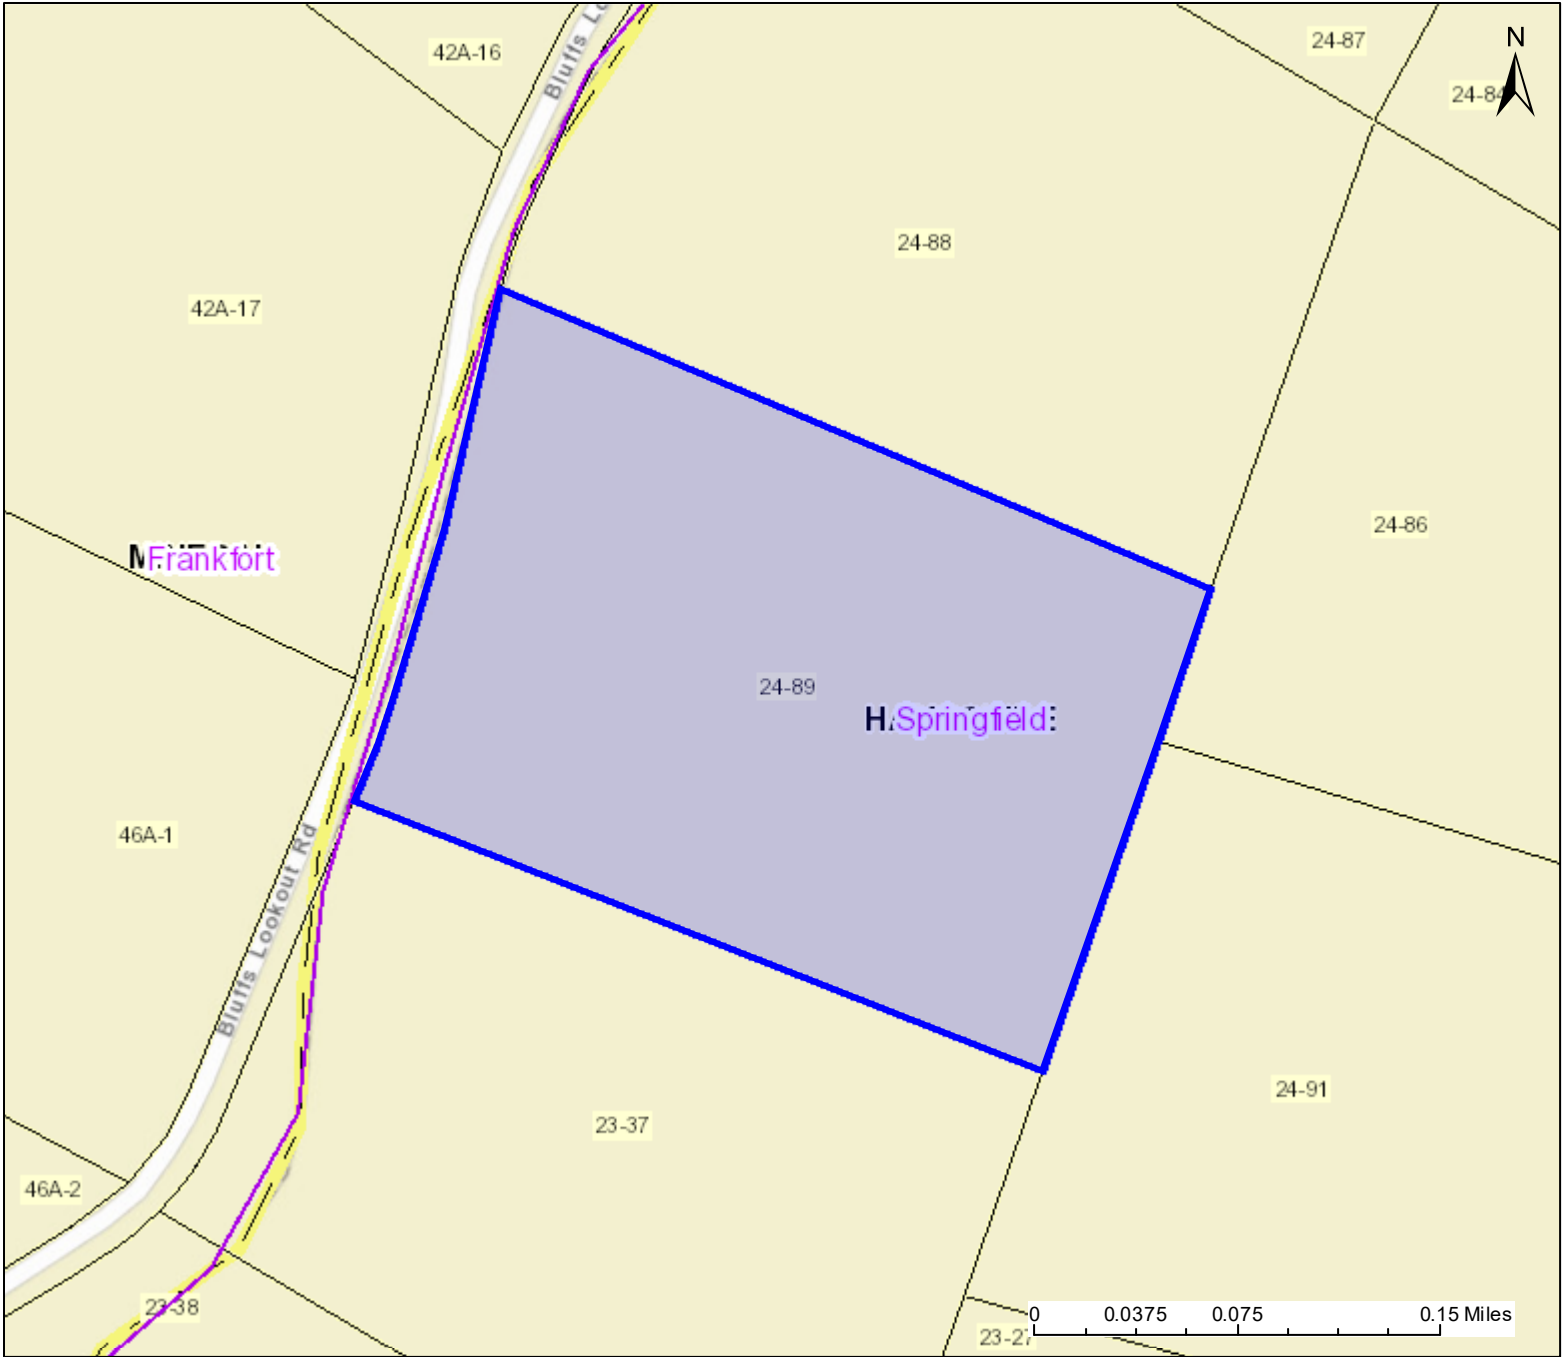

PARCEL ID: 14-10-0024-0089-0000

Legend

-  Districts
-  WV Parcels

User Notes:

Map created on July 7, 2022

Owner(s):

SEBENY JOSEPH L JR & VICKI DEANN

Address:

BLUFFS LOOKOUT RD

Class Type:

Residential

Legal Description:

20.53 AC LOT #37; BLUFFS ON THE POTOMAC