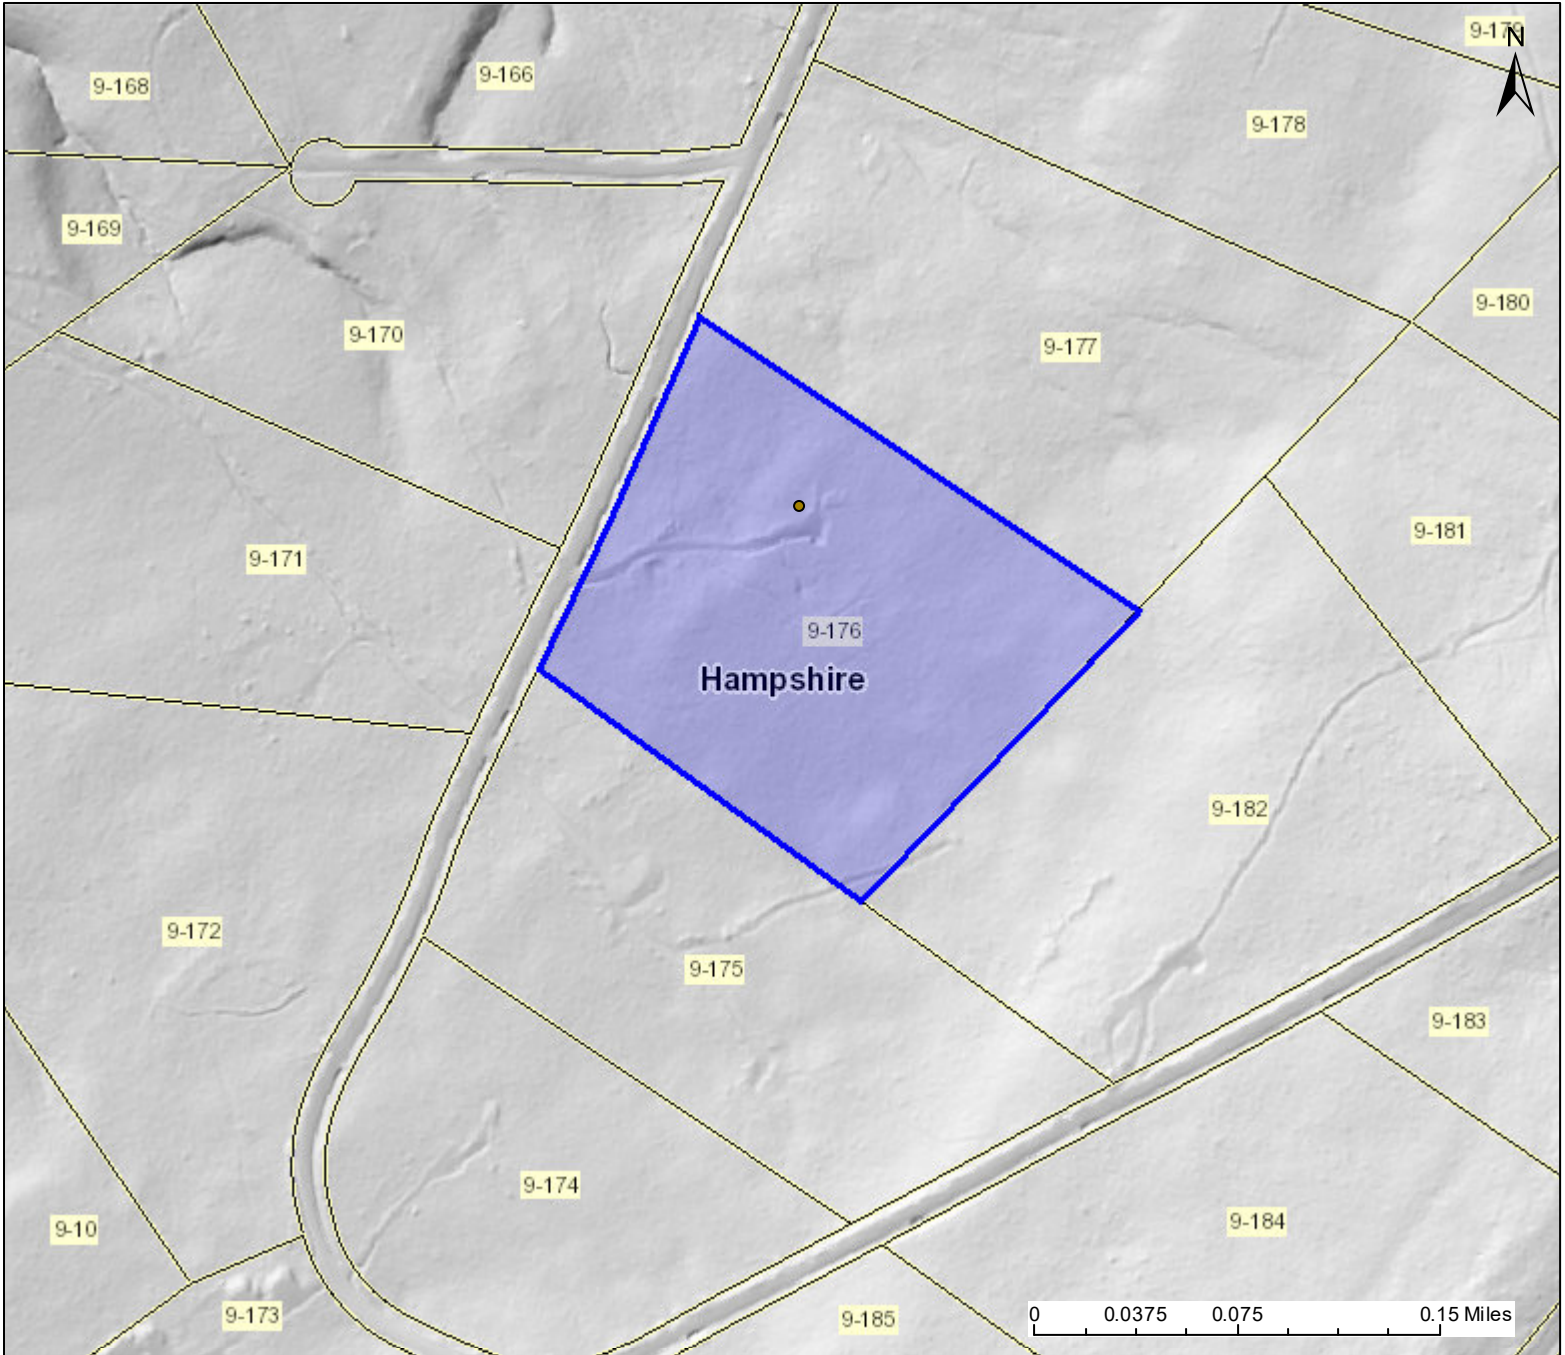

# PARCEL ID: 14-01-0009-0176-0000

### User Notes:

Map created on June 3, 2022

### Address:

760 CARDINAL VIEW DR

### Legal Description:

9.731 AC LOT 30-A; EAGLE MOUNTAIN SD