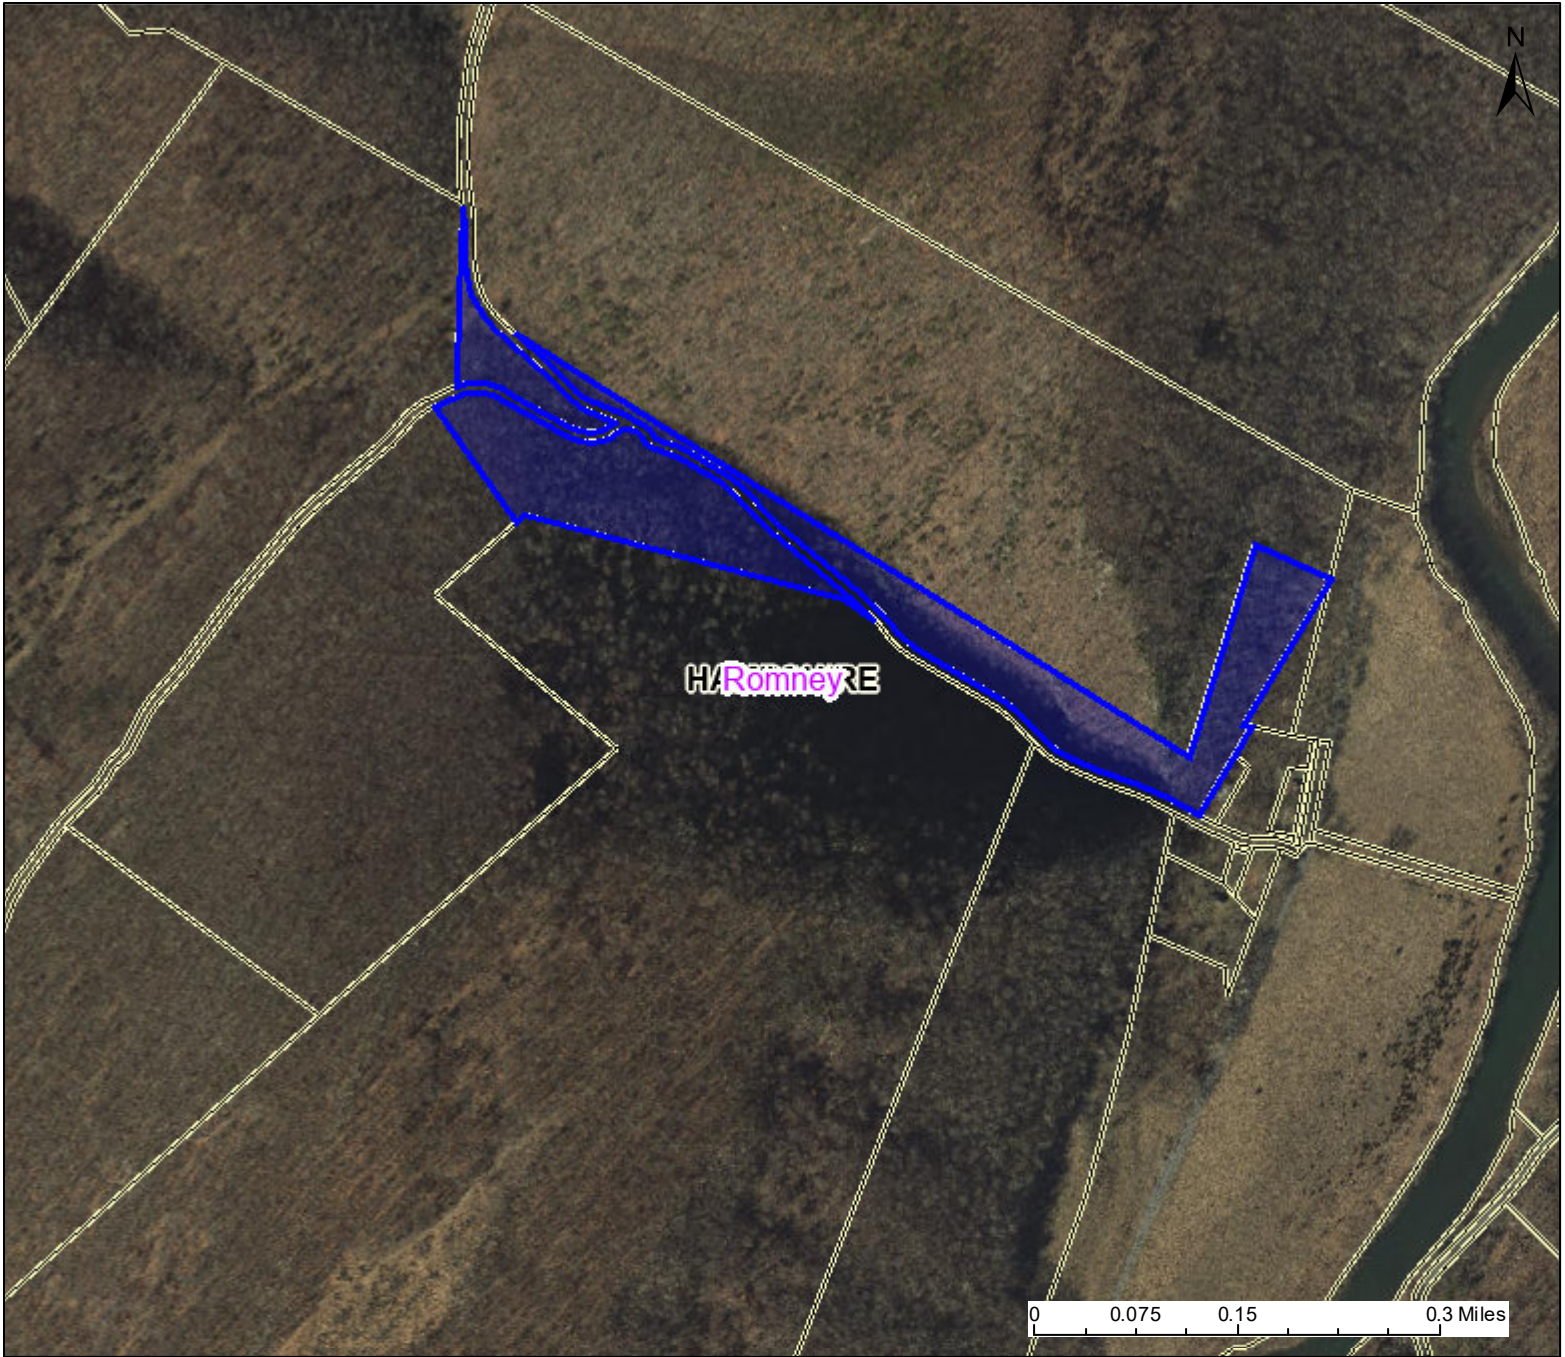

PARCEL ID: 14-07-0013-0019-0000

User Notes:

Legend

-  Districts
-  WVParcels

Map created on August 5, 2022

Owner(s):
BROWN JEFFREY

Address:
SECTOR RD

Class Type:
Residential

Legal Description:
S B DRS (WINE PLACE); 20A