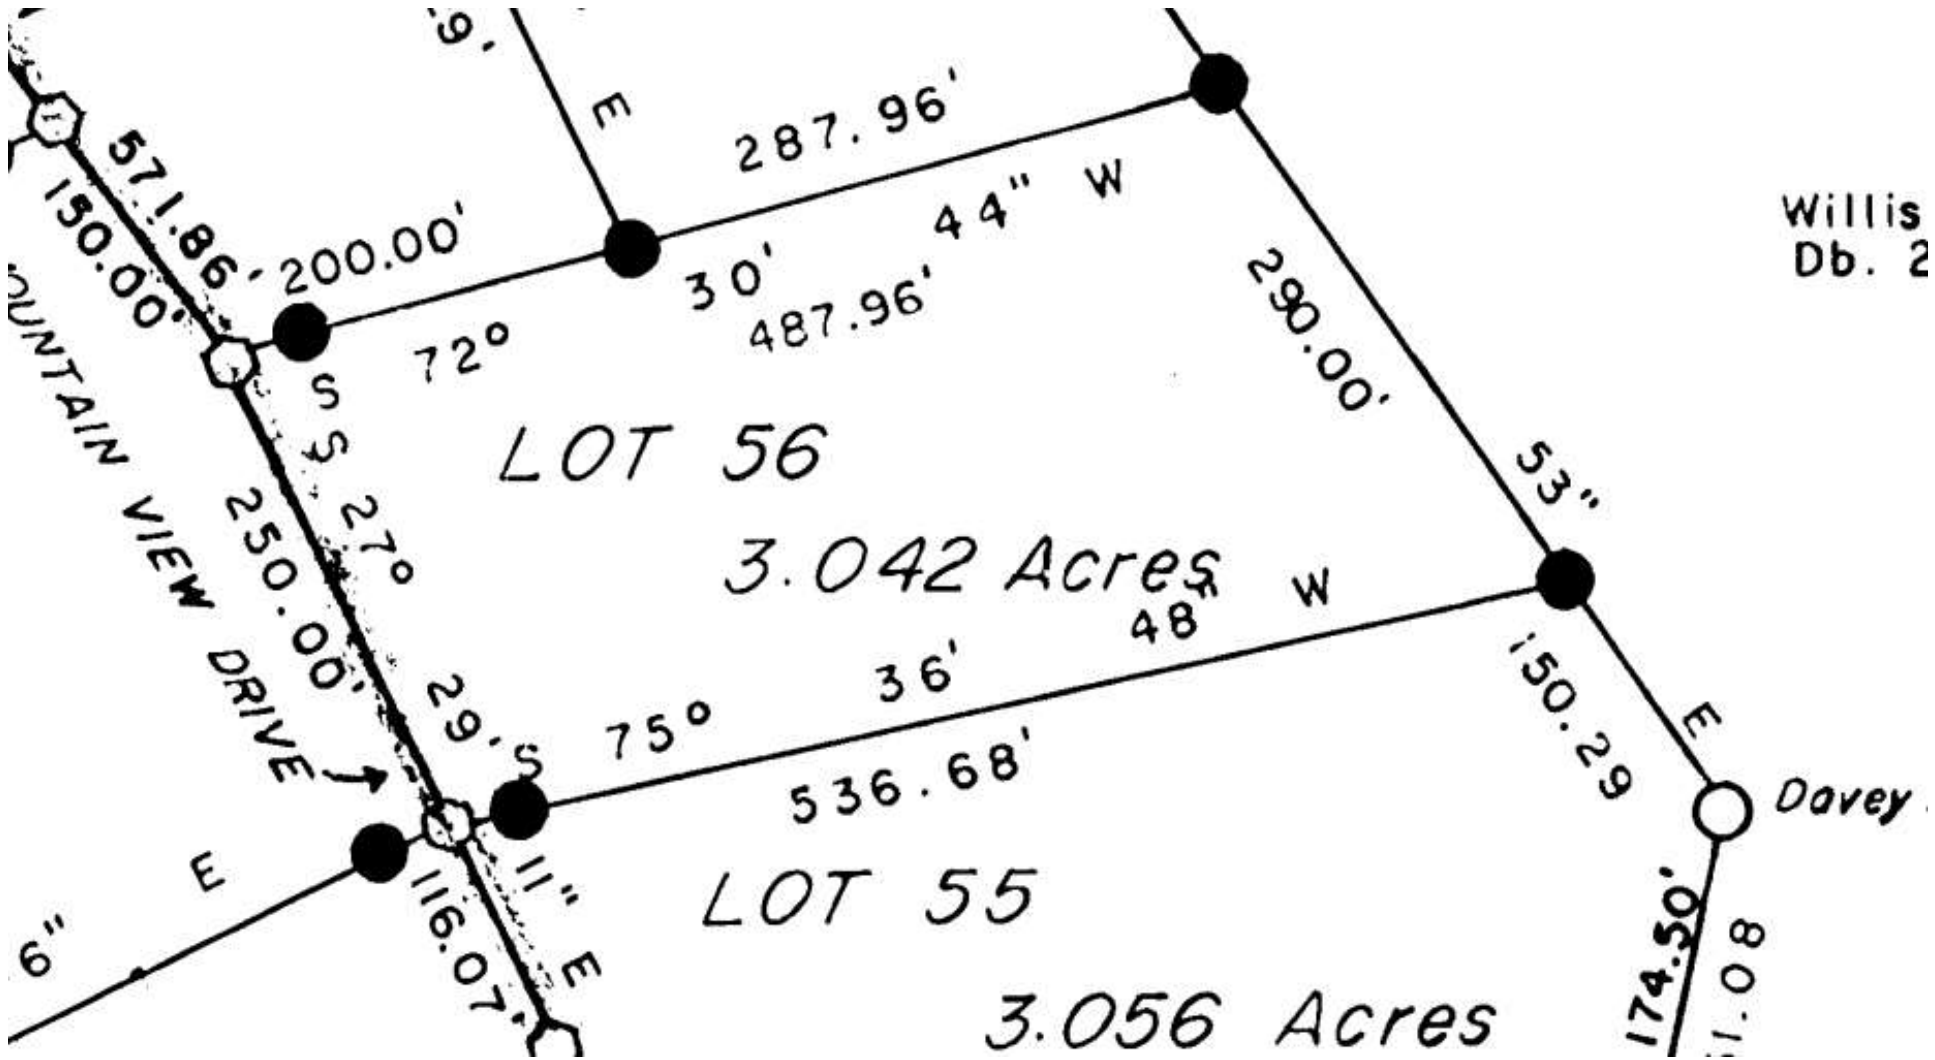

Willis
Db. 2

LOT 56

3.042 Acres

LOT 55

3.056 Acres

MOUNTAIN VIEW DRIVE

Davey