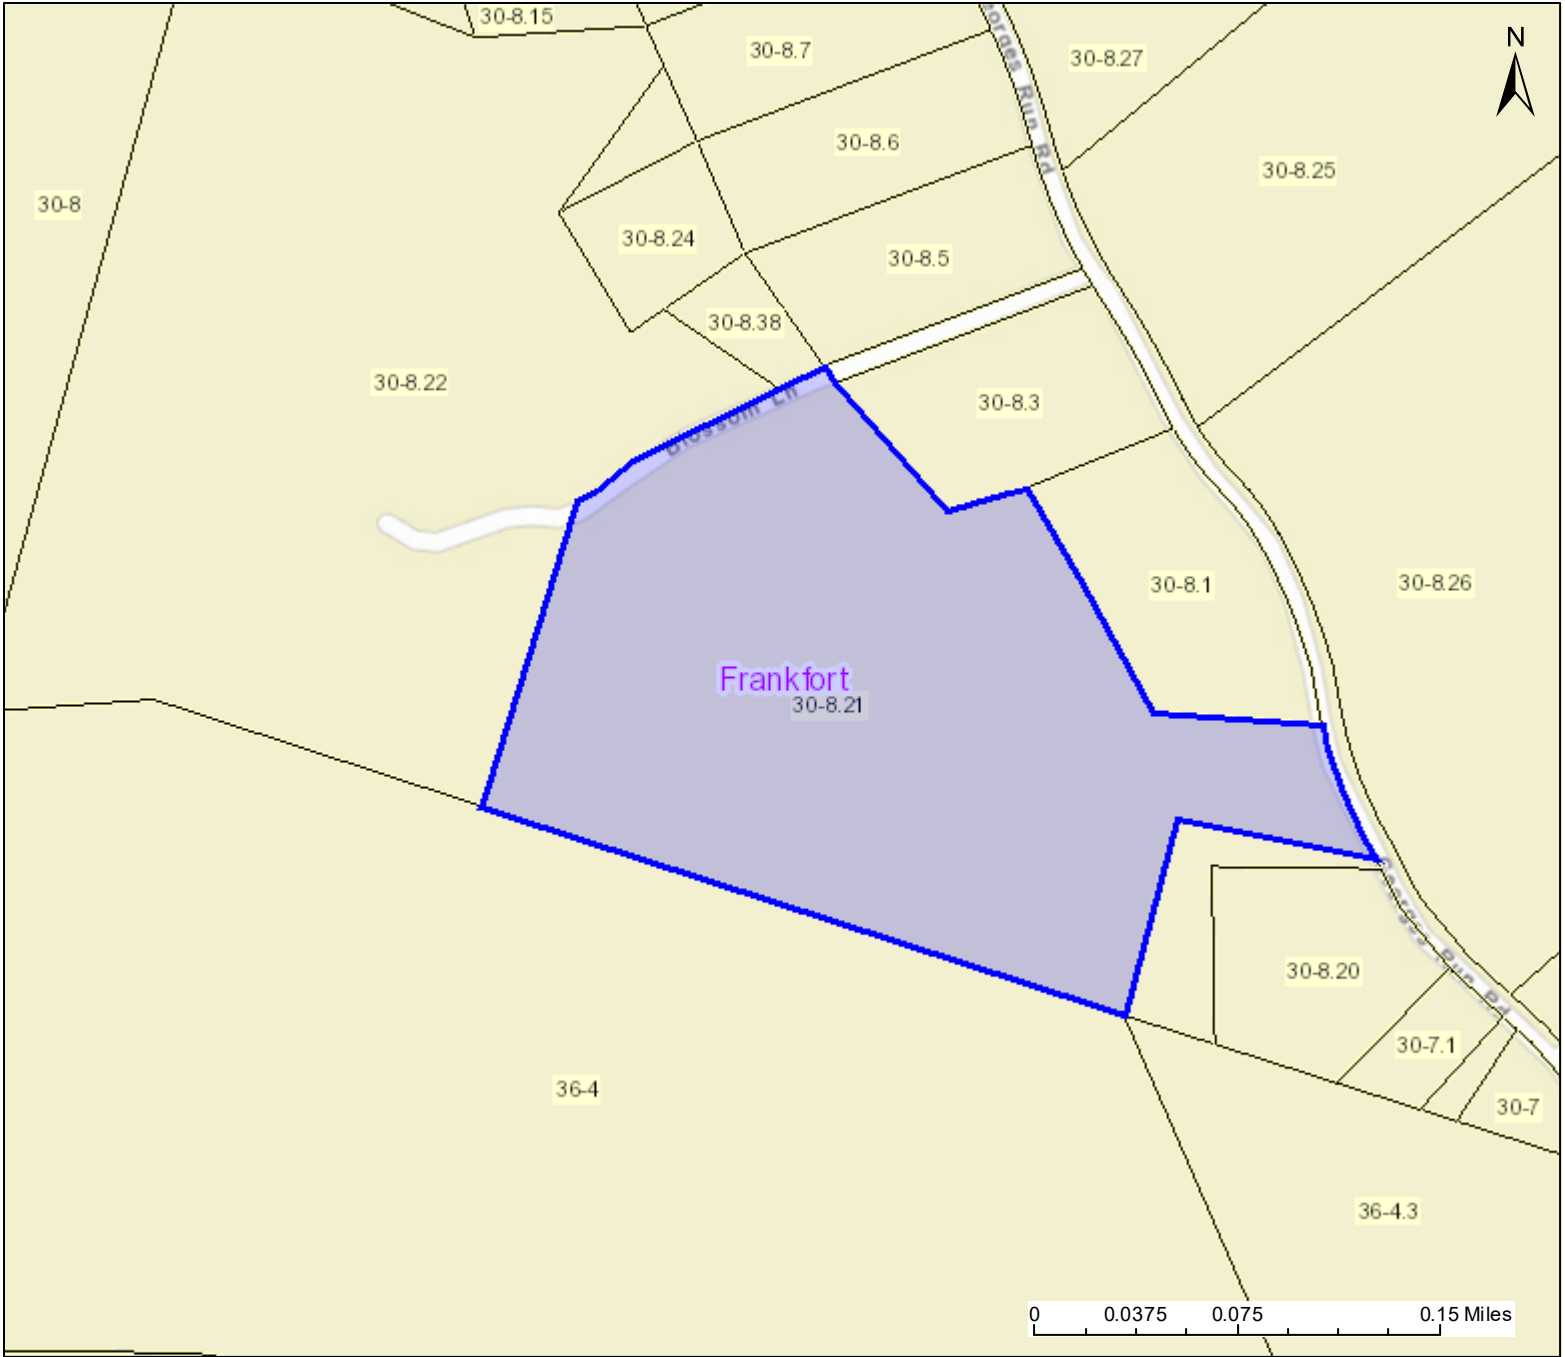

PARCEL ID: 29-04-0030-0008-0021

User Notes:

Legend

-  Districts
-  WVParcels

Map created on March 11, 2022

Owner(s):
DUNN MIRANDA L

Address:
GEORGE'S RUN RD

Class Type:
Residential

Legal Description:
15.94AC WS/GEORGES RUN RD;
PP/MH:MORGAN HALL