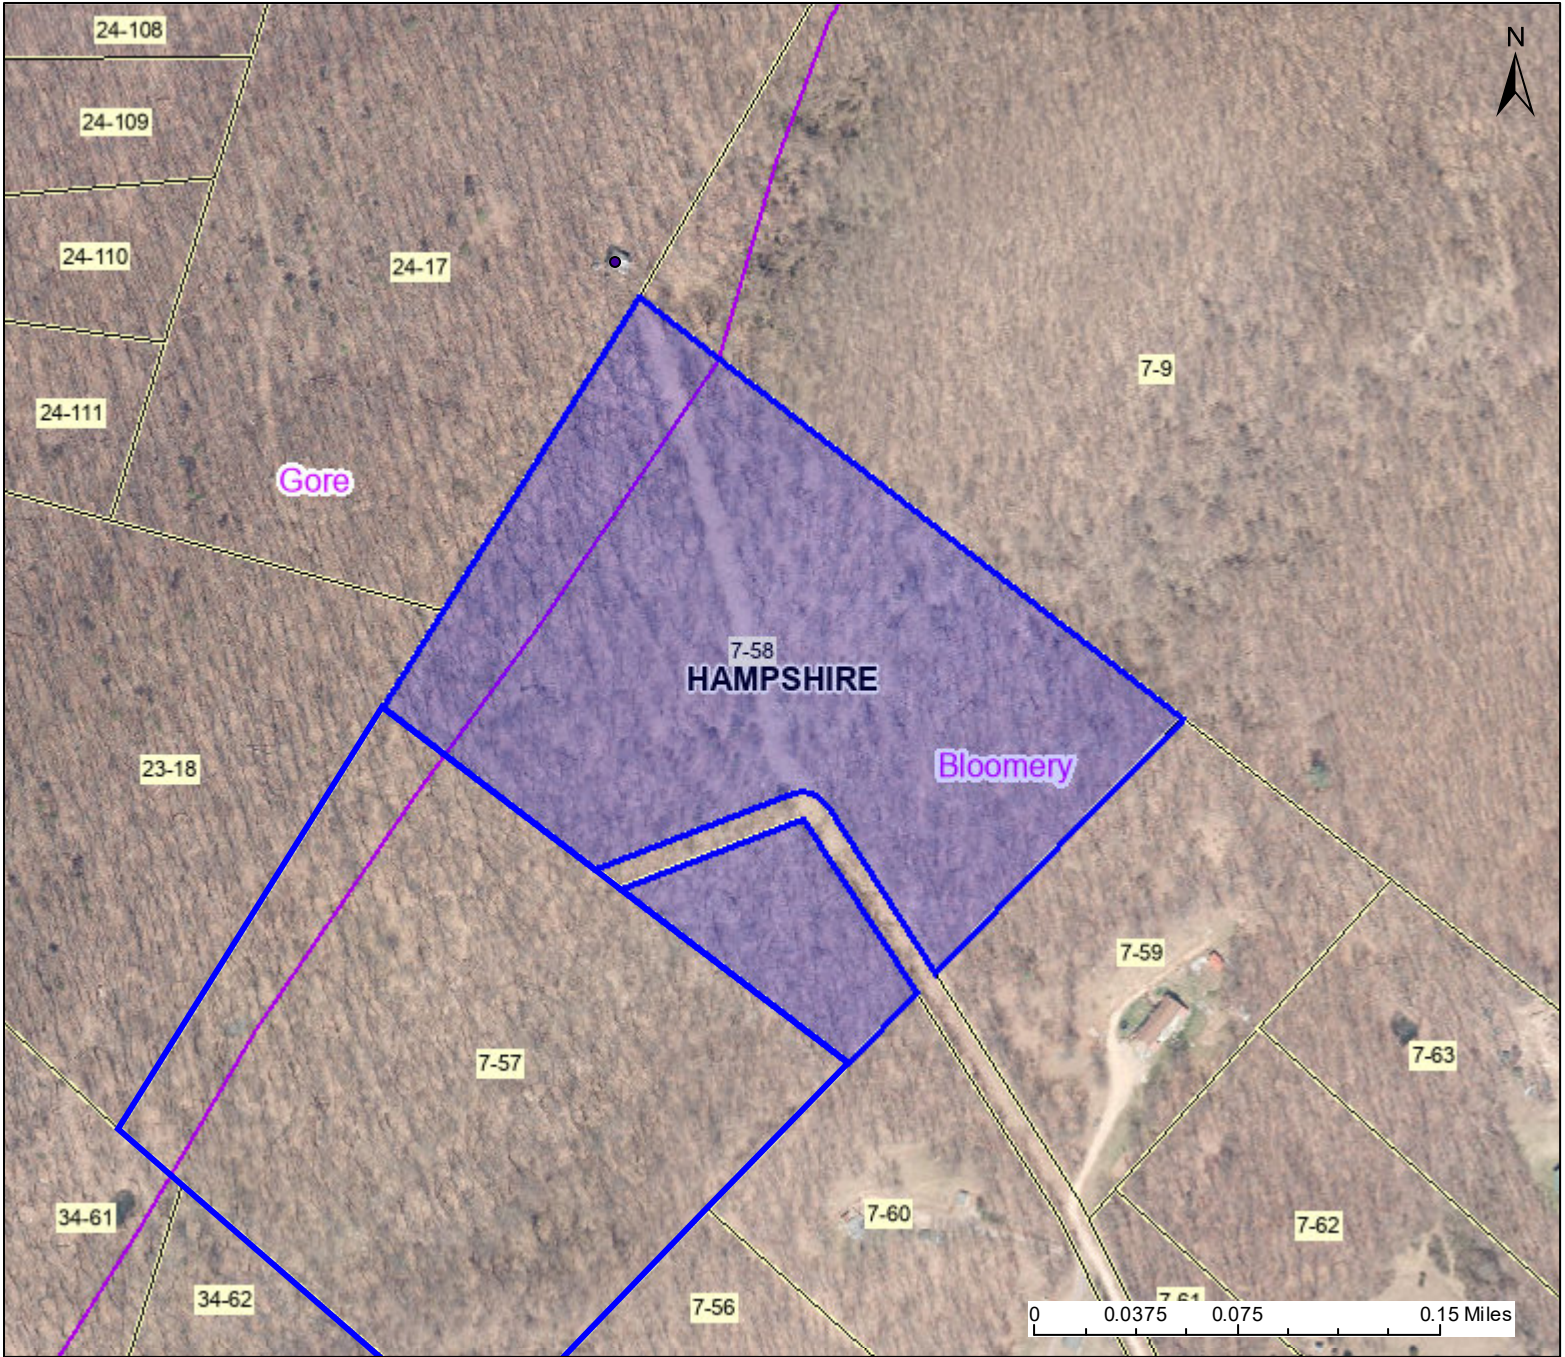

# PARCEL ID: 14-01-0007-0058-0000

User Notes:

## Legend

-  Districts
-  WVParcels

Map created on September 15, 2022

**Owner(s):**  
MCINTIRE DONALD E & BONNIE G

**Address:**  
477 MADERA DR

**Class Type:**  
Residential

**Legal Description:**  
16.00 AC TRACT 3; SKY BLUE ACRES