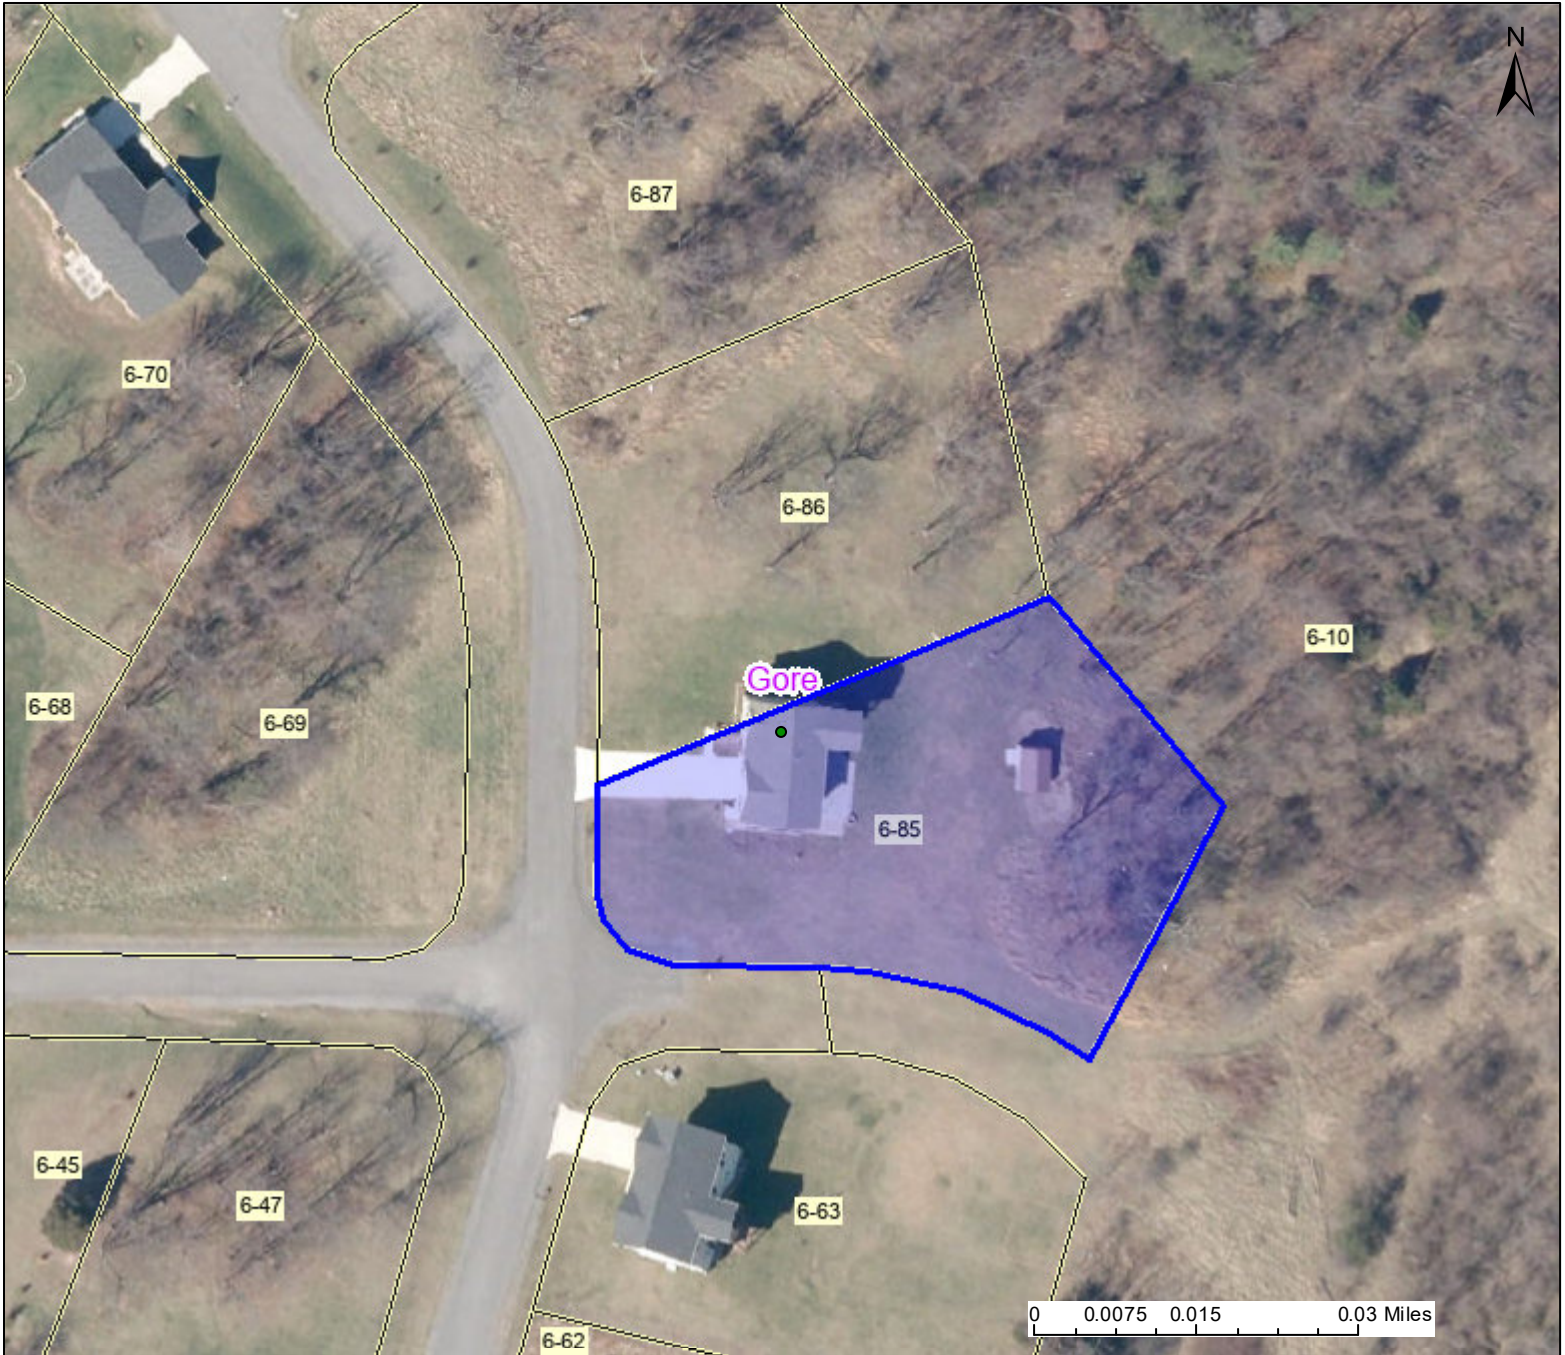

PARCEL ID: 14-05-0006-0085-0000

User Notes:

Legend

-  Districts
-  WVParcels

Map created on September 6, 2022

Owner(s):
FULLER MEGAN L

Address:
HARVEST DR

Class Type:
Residential

Legal Description:
.57 AC LOT 53; HARVEST HILLS SD