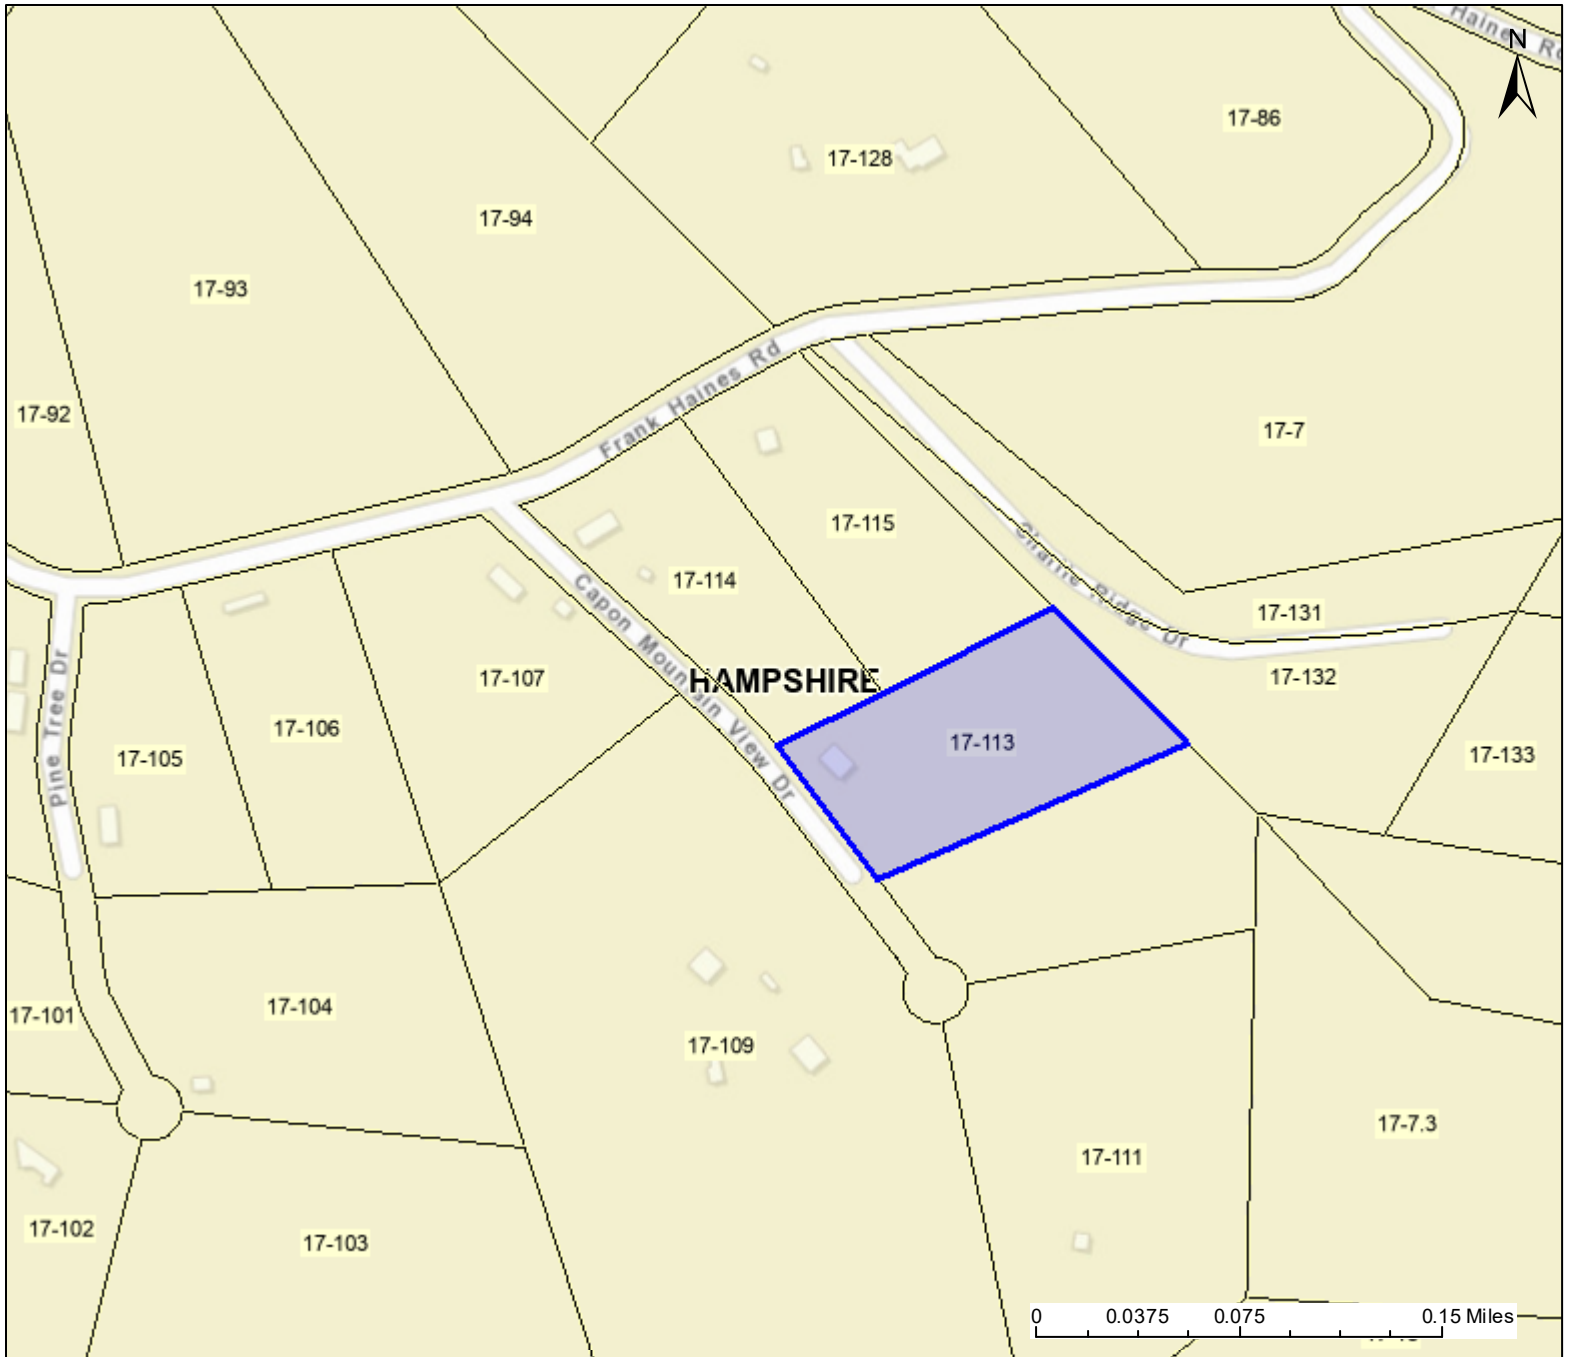

My Map

Legend

 WVParcels

User Notes:

Map created on July 19, 2022

Owner(s):
No Parcel Selected

Address:
No Parcel Selected

Class Type:
No Parcel Selected

Legal Description:
No Parcel Selected