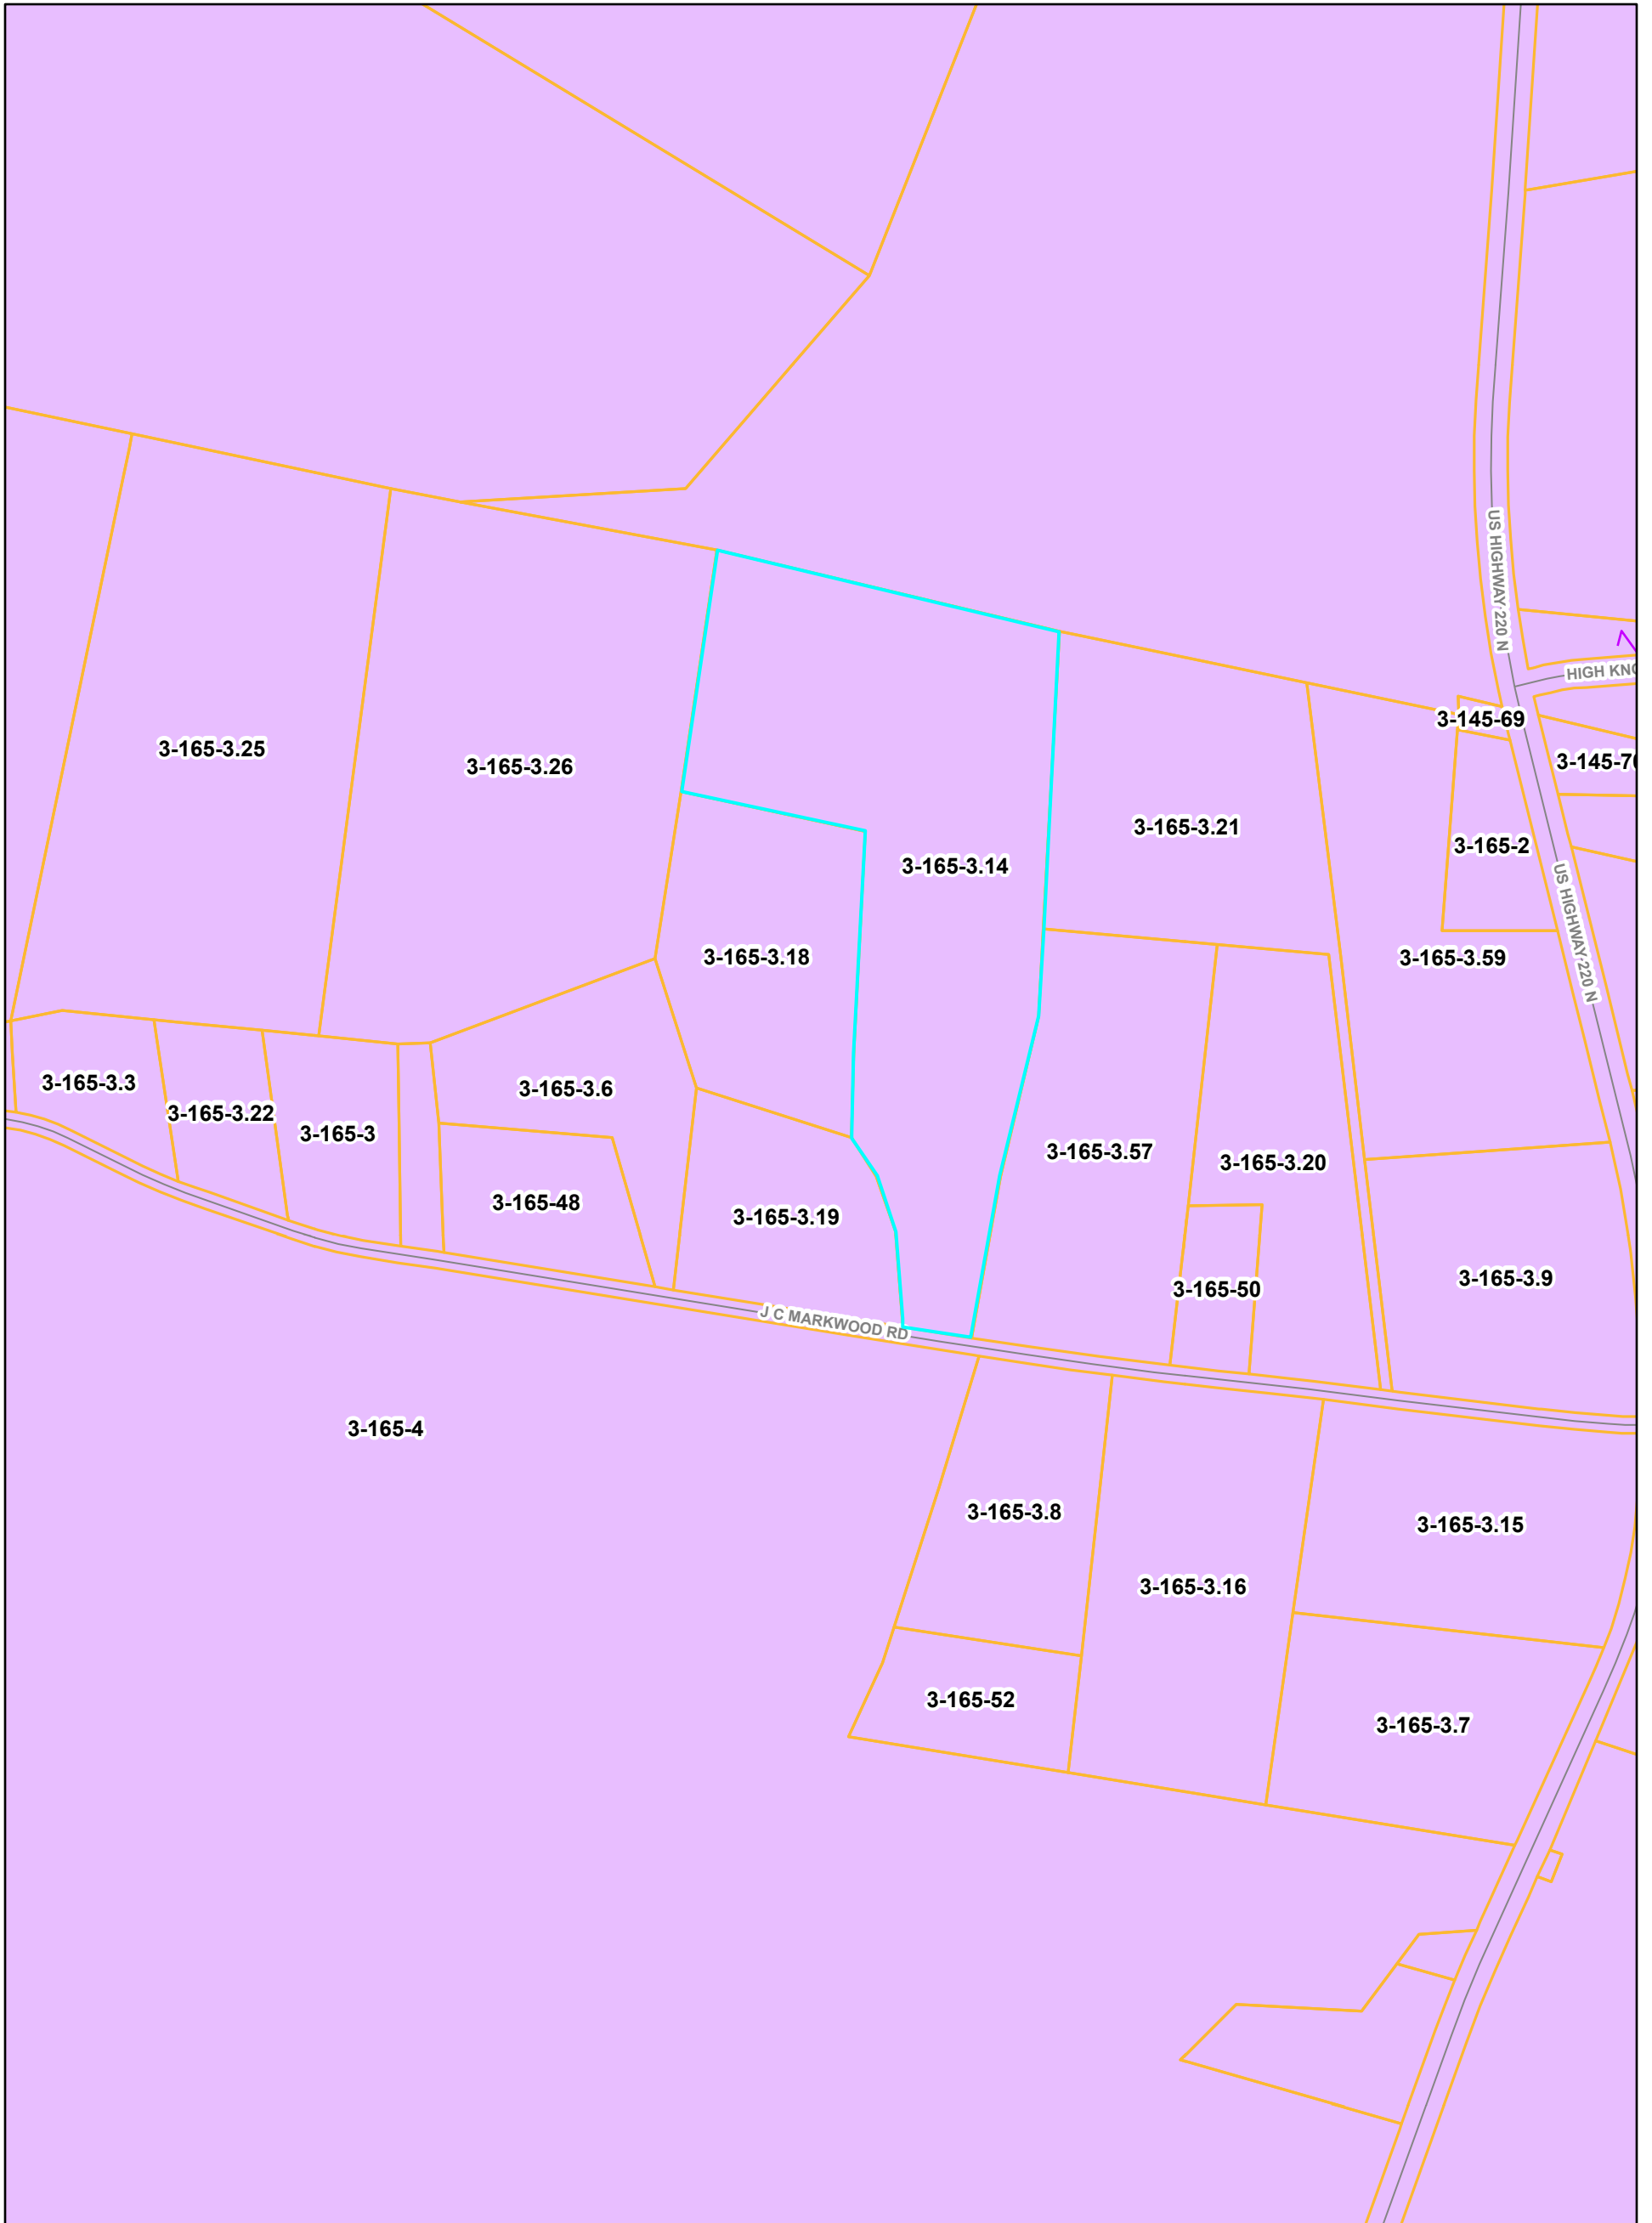

# Hardy County

9/21/2022, 11:15:13 AM

Parcels

Zoning

RESIDENTIAL

hardy\_wv\_anno400

hardy\_wv\_anno100