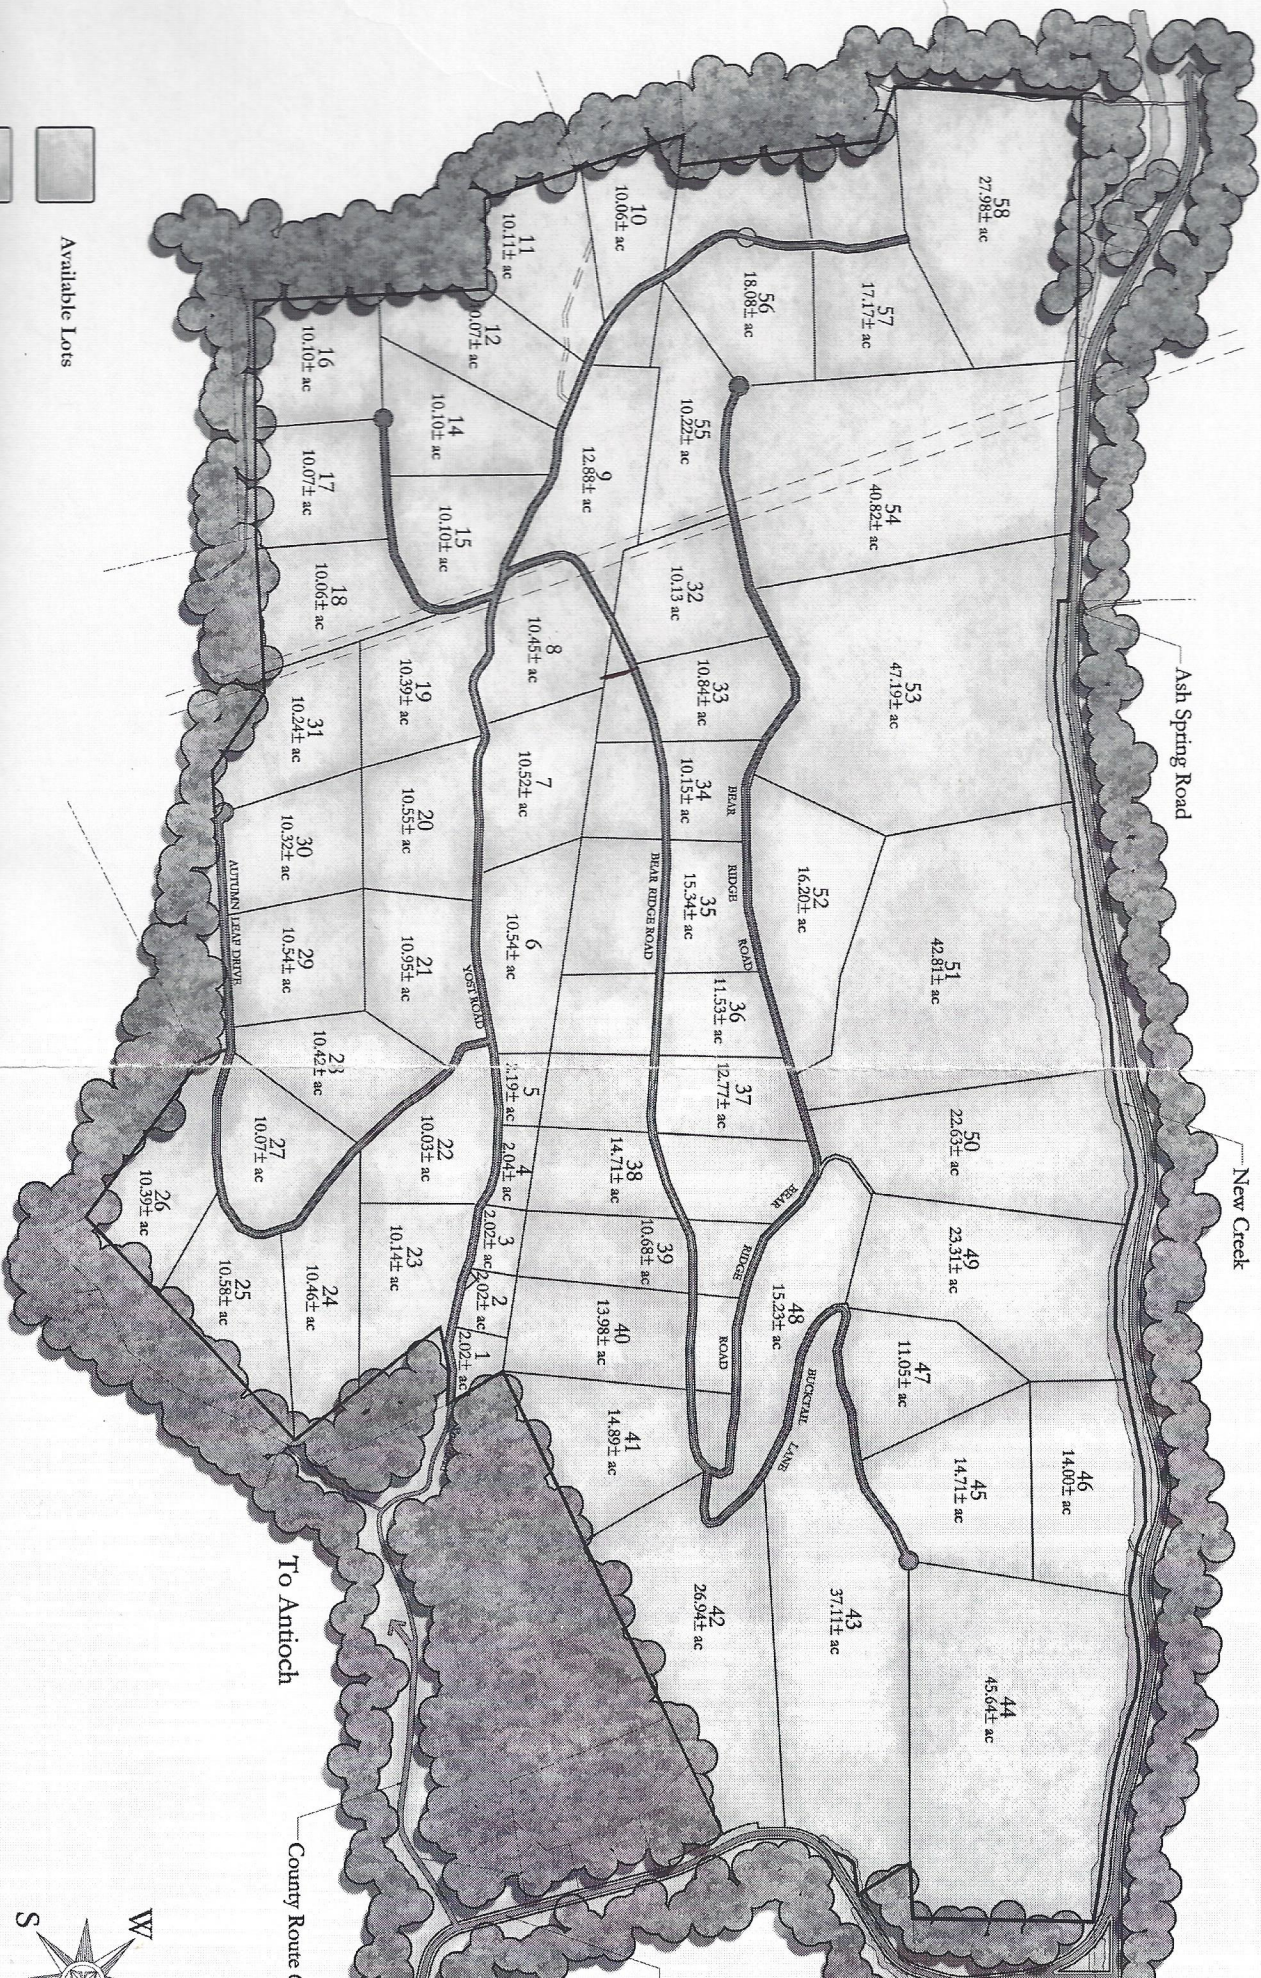

# New Creek Highlands

To Mount  
Storm

Available Lots

Unavailable Lots

0' 600'