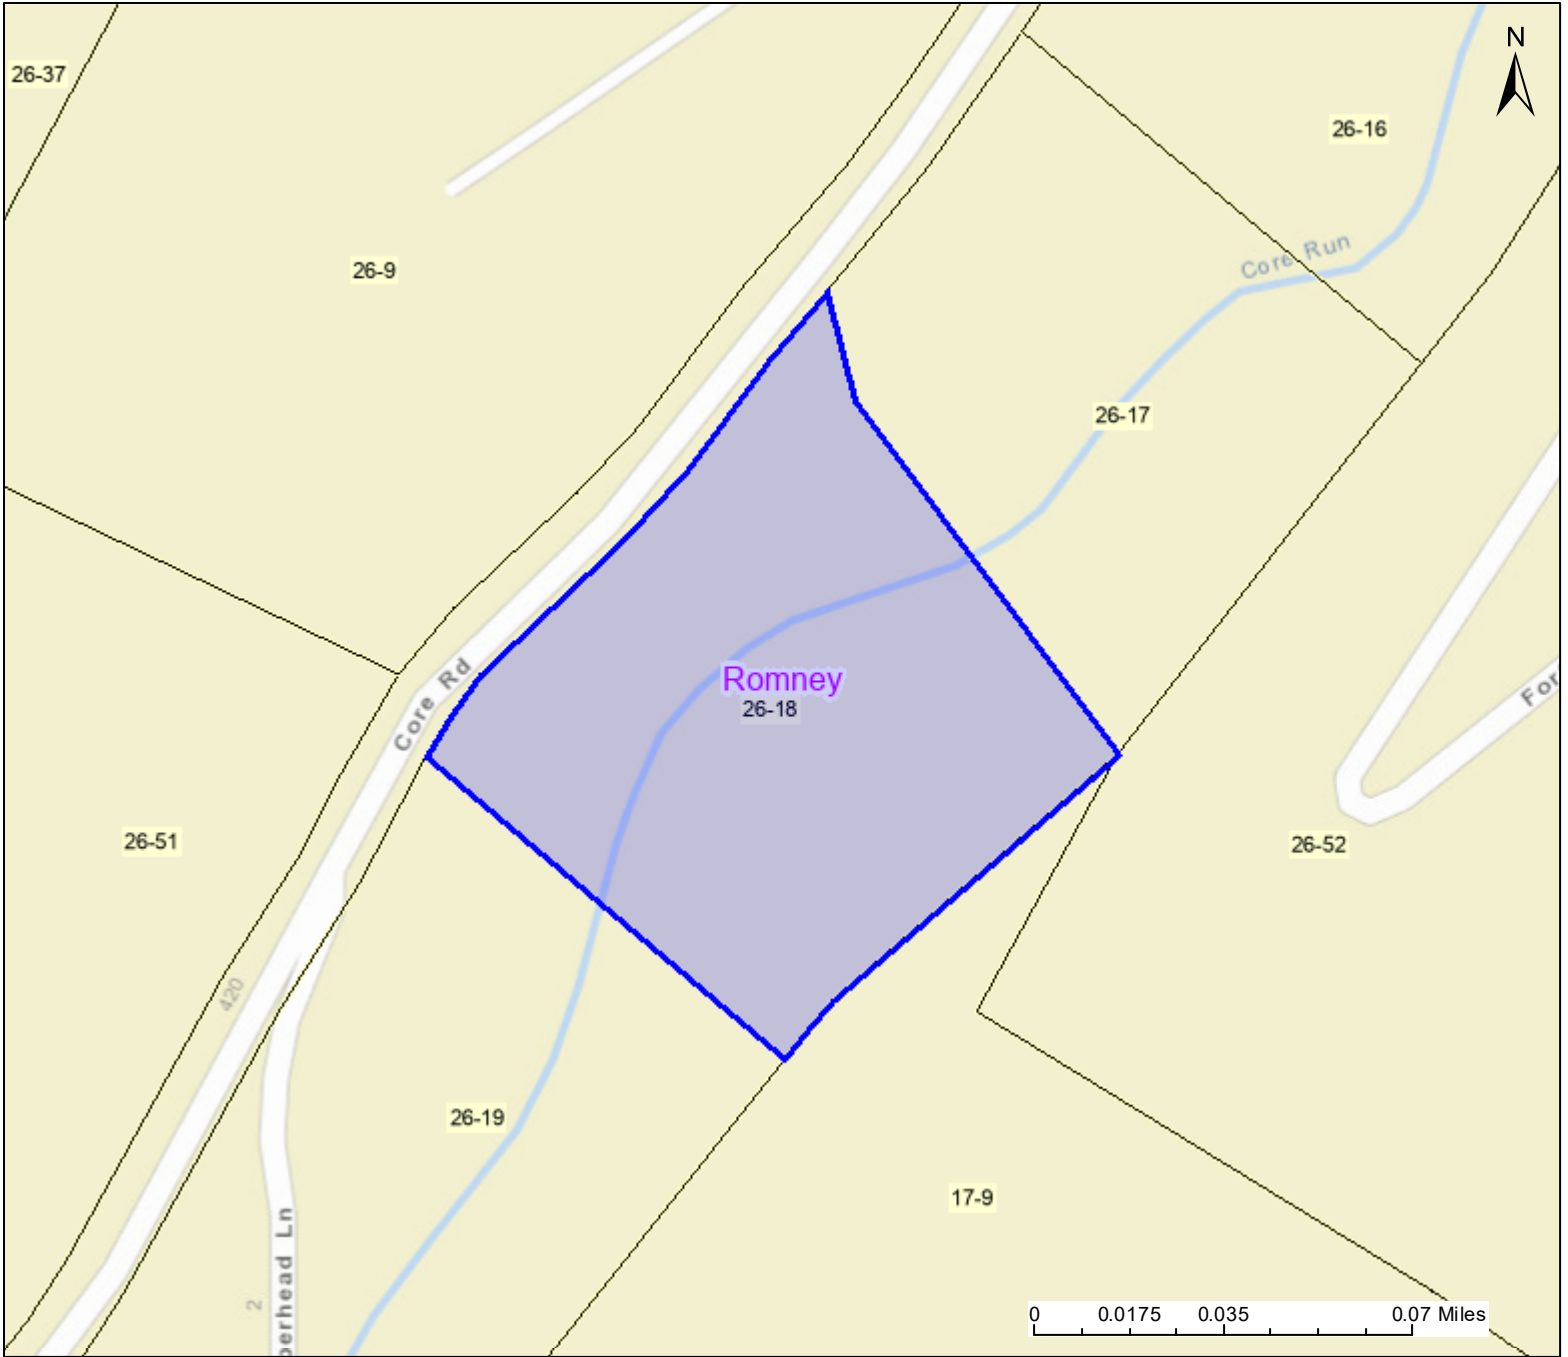

# PARCEL ID: 14-07-0026-0018-0000

### Legend

-  Districts
-  WVParcels

Map created on November 29, 2022

**Owner(s):**  
CORBIN JOSEPH E JR

**Address:**  
381 CORE RD

**Class Type:**  
Residential

**Legal Description:**  
3.598 AC LOT 3-B; APPLEFIELDS OF HEAVEN