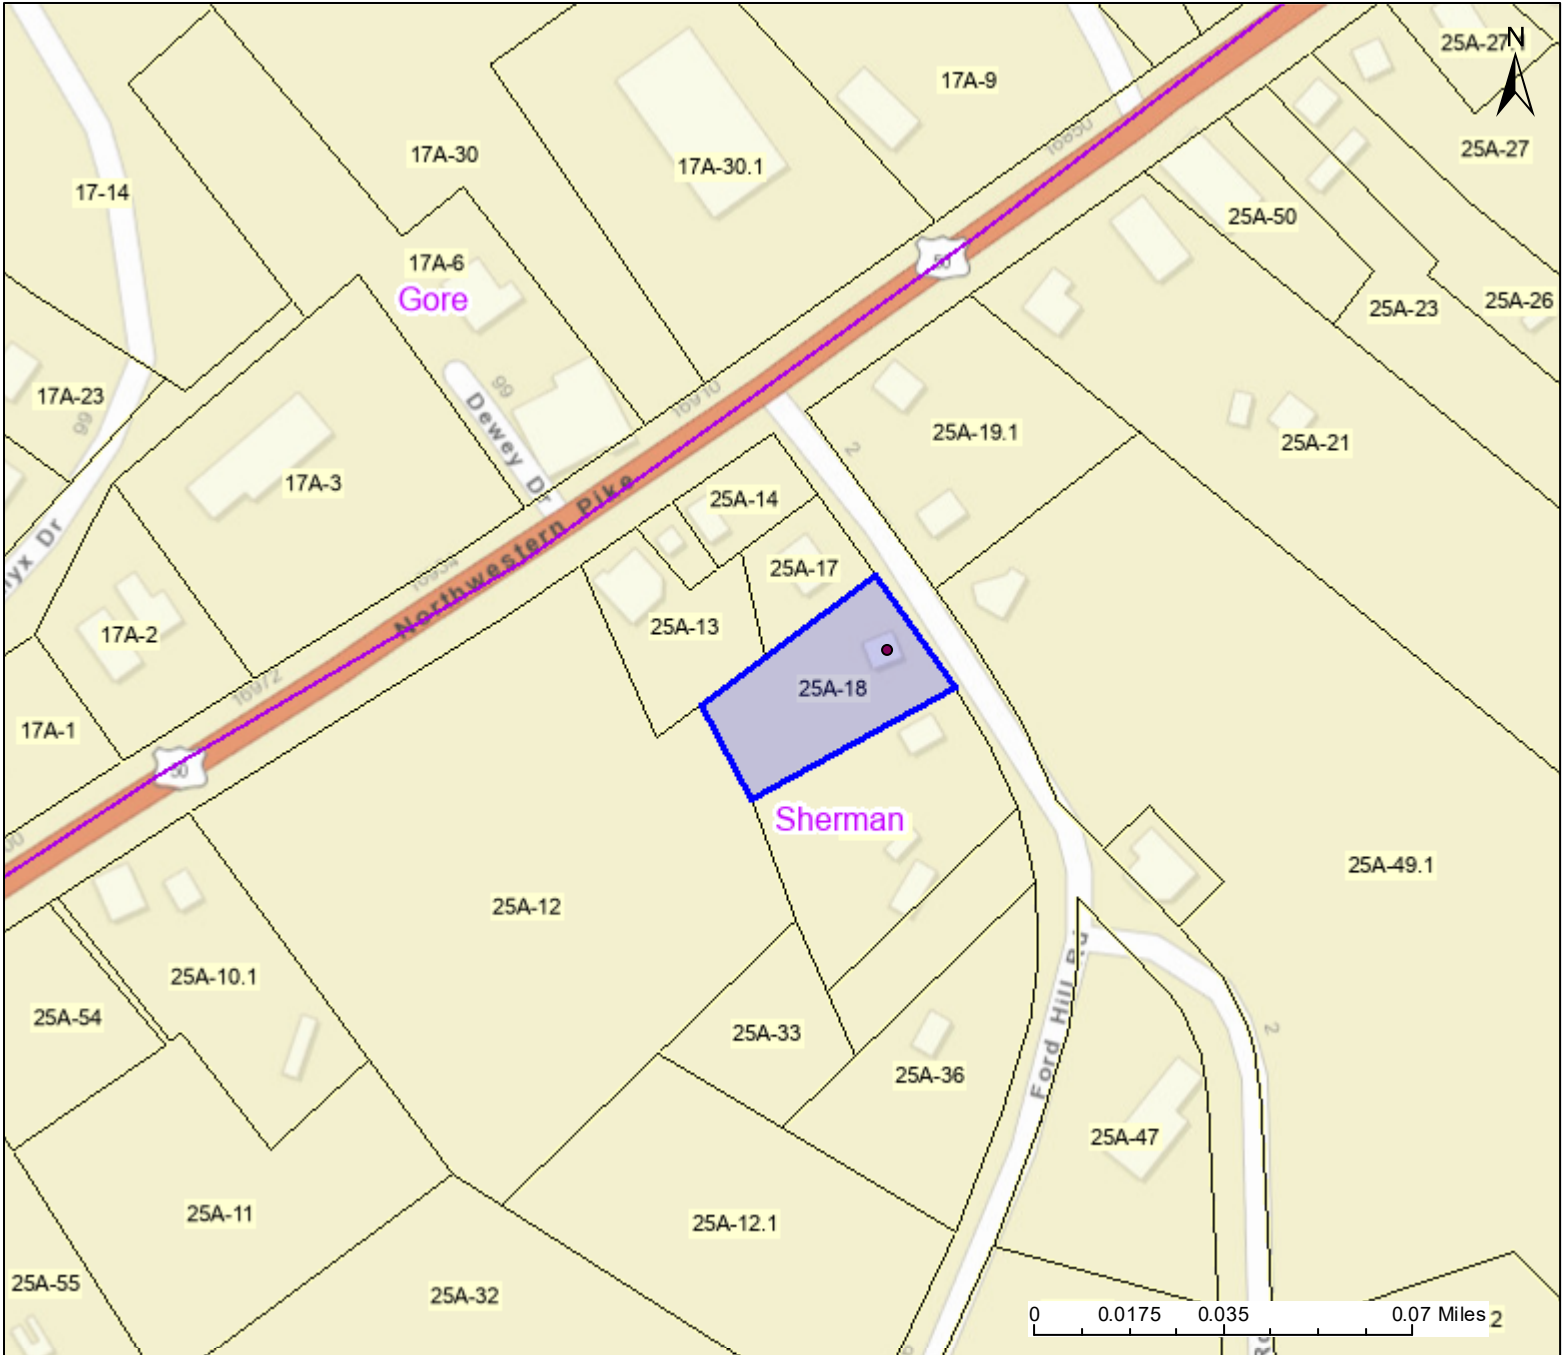

PARCEL ID: 14-09-025A-0018-0000

User Notes:

Legend

-  Districts
-  WVParcels

Map created on December 19, 2022

Owner(s):
HANO JOHN B

Address:
40 FORD HILL RD

Class Type:
Residential

Legal Description:
.31 AC W SIDE RT 7; (RESURVEY)