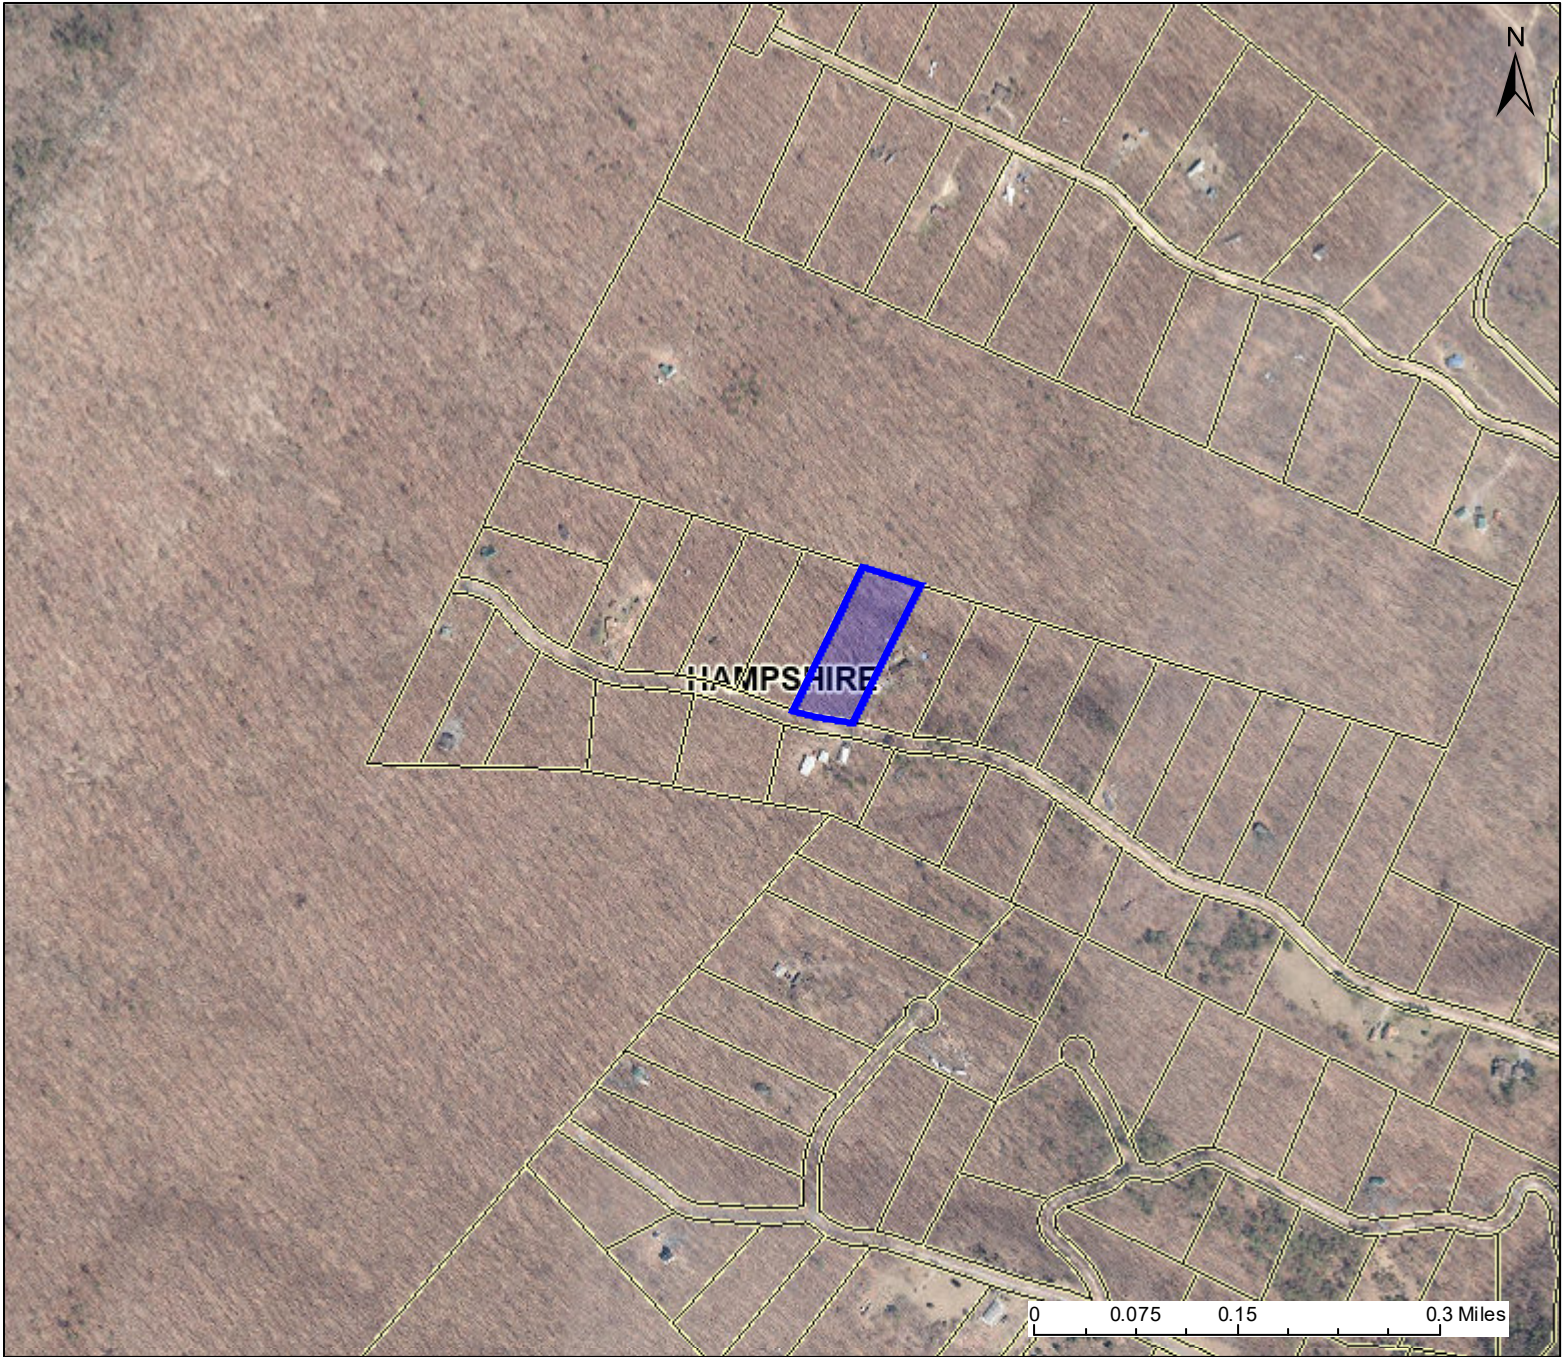

# PARCEL ID: 14-09-0015-0067-0000

## User Notes:

Map created on January 16, 2023

### Address:

NORTH RIVER HIGHLANDS RD

### Legal Description:

2.020 AC LOT 26; NORTH RIVER HIGHLANDS SD