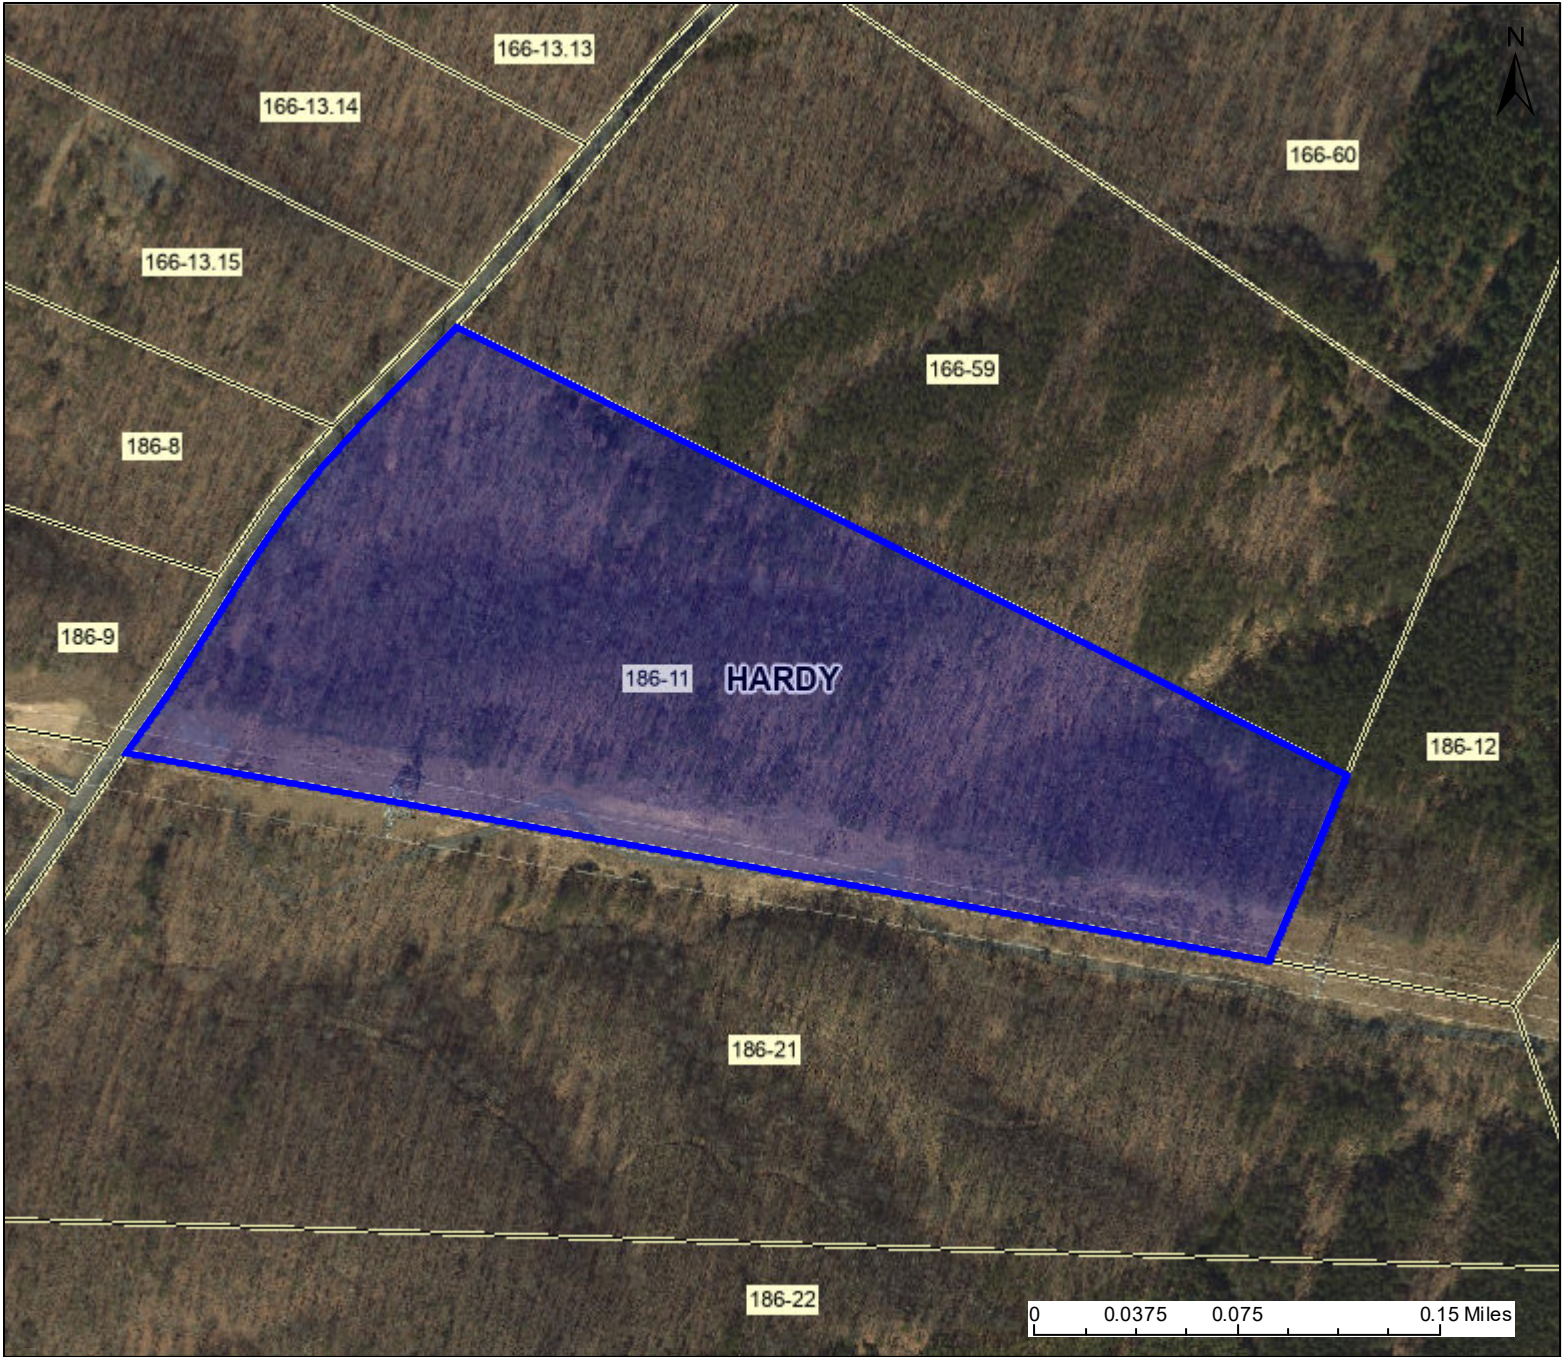

PARCEL ID: 16-03-0186-0011-0000

Legend

WVParcels

User Notes:

Map created on January 25, 2023

Owner(s):
PONDACO MICHAEL

Address:

Class Type:
Residential

Legal Description:
20.32 AC LOT 80 ENCIU; ASHTON WOODS
SUB DIV