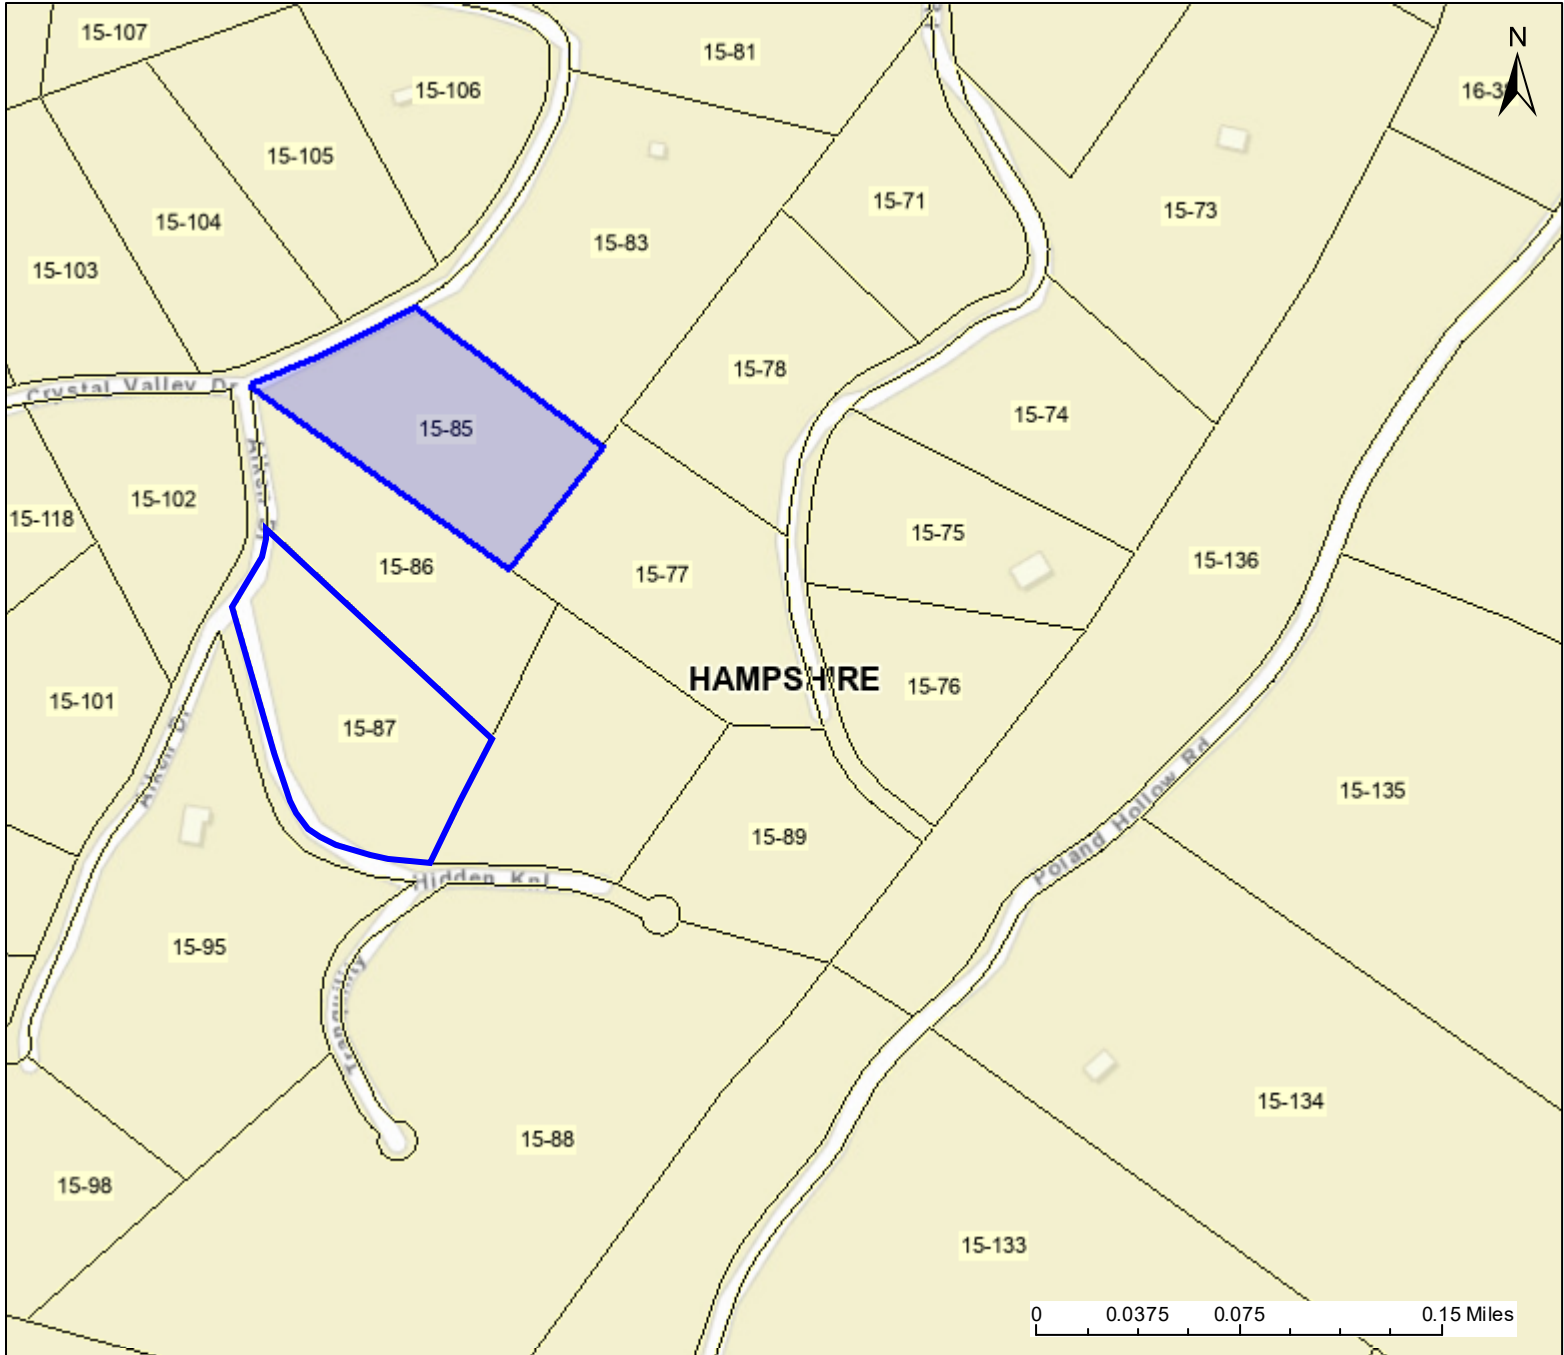

PARCEL ID: 14-10-0015-0085-0000

User Notes:

Legend

 WVParcels

Map created on January 23, 2023

Owner(s):
FLUHARTY RONALD W

Address:
CRYSTAL VALLEY DR

Class Type:
Residential

Legal Description:
2.386AC LOT 58; CRYSTAL VALLEY ESTATES