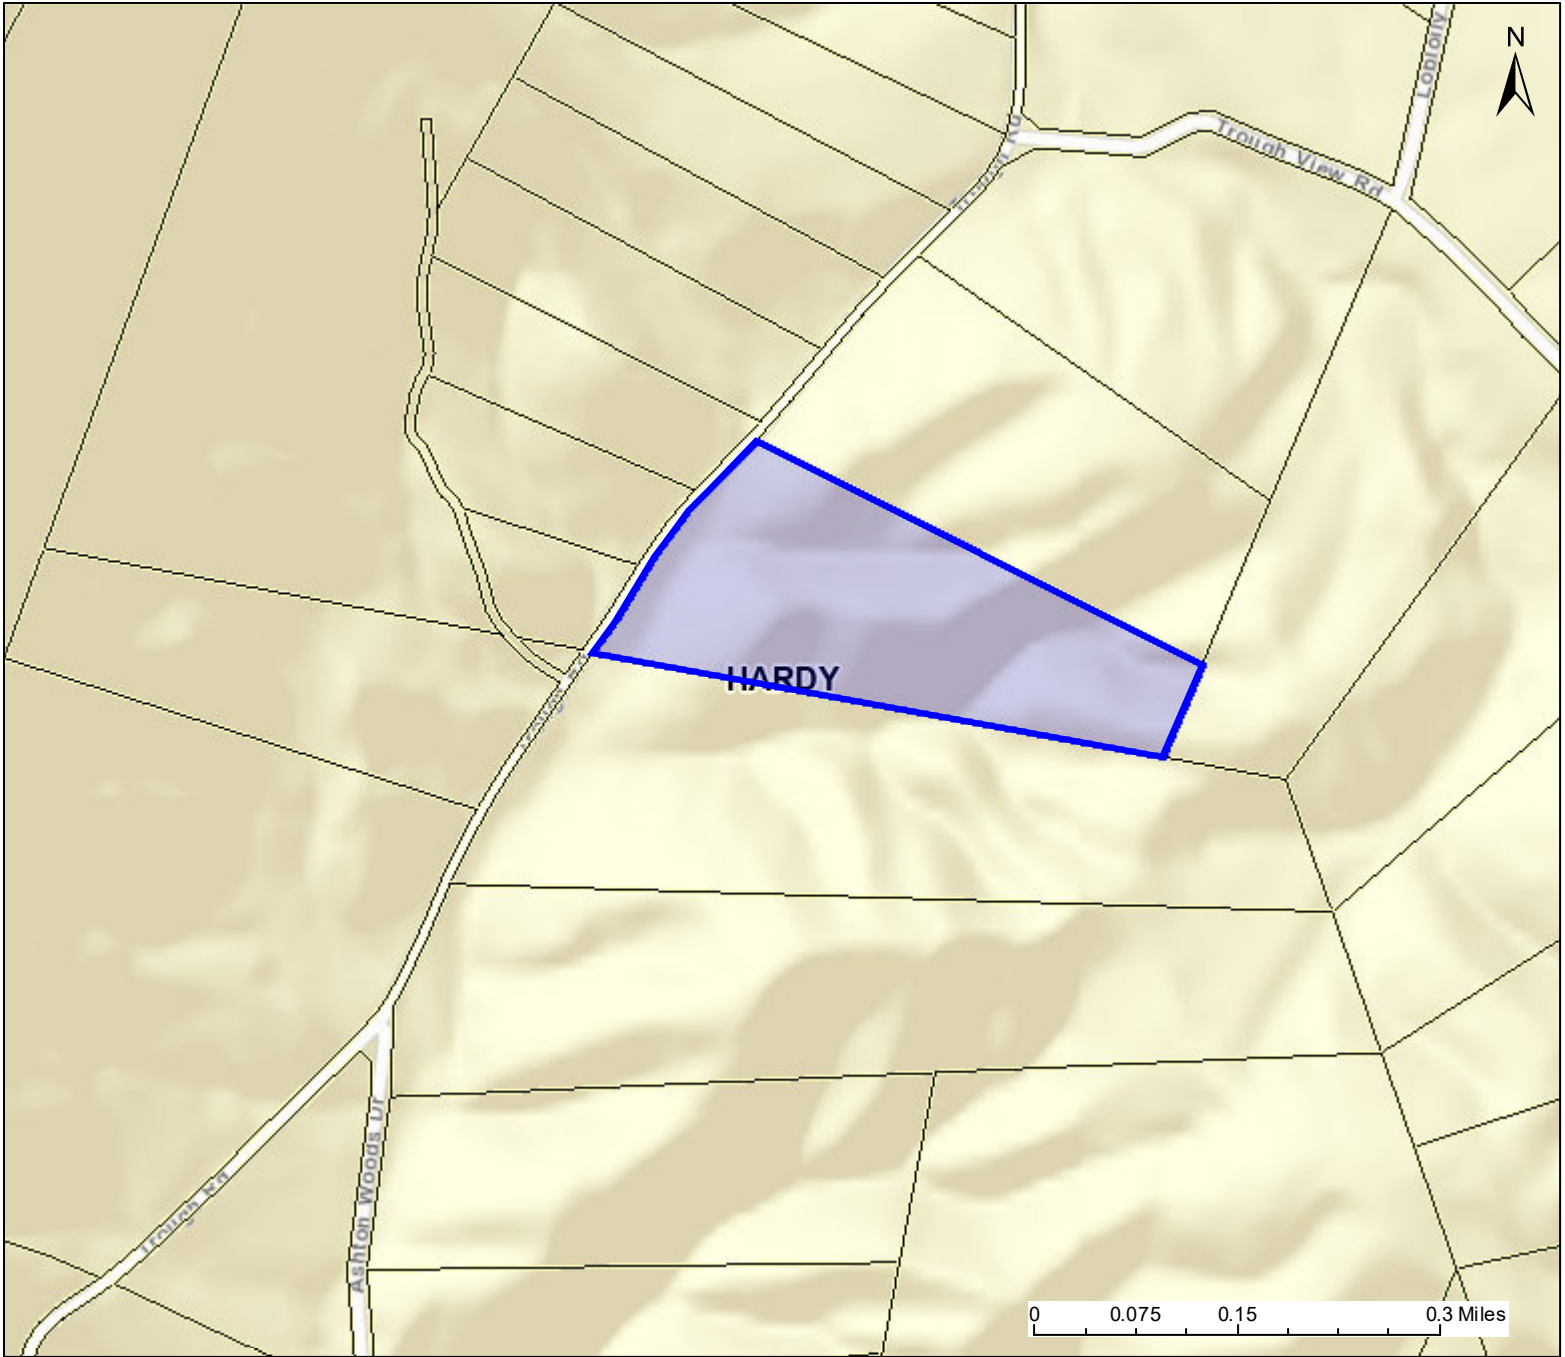

PARCEL ID: 16-03-0186-0011-0000

User Notes:

Legend

WVParcels

Map created on January 25, 2023

Owner(s):
PONDACO MICHAEL

Address:

Class Type:
Residential

Legal Description:
20.32 AC LOT 80 ENCIU; ASHTON WOODS
SUB DIV