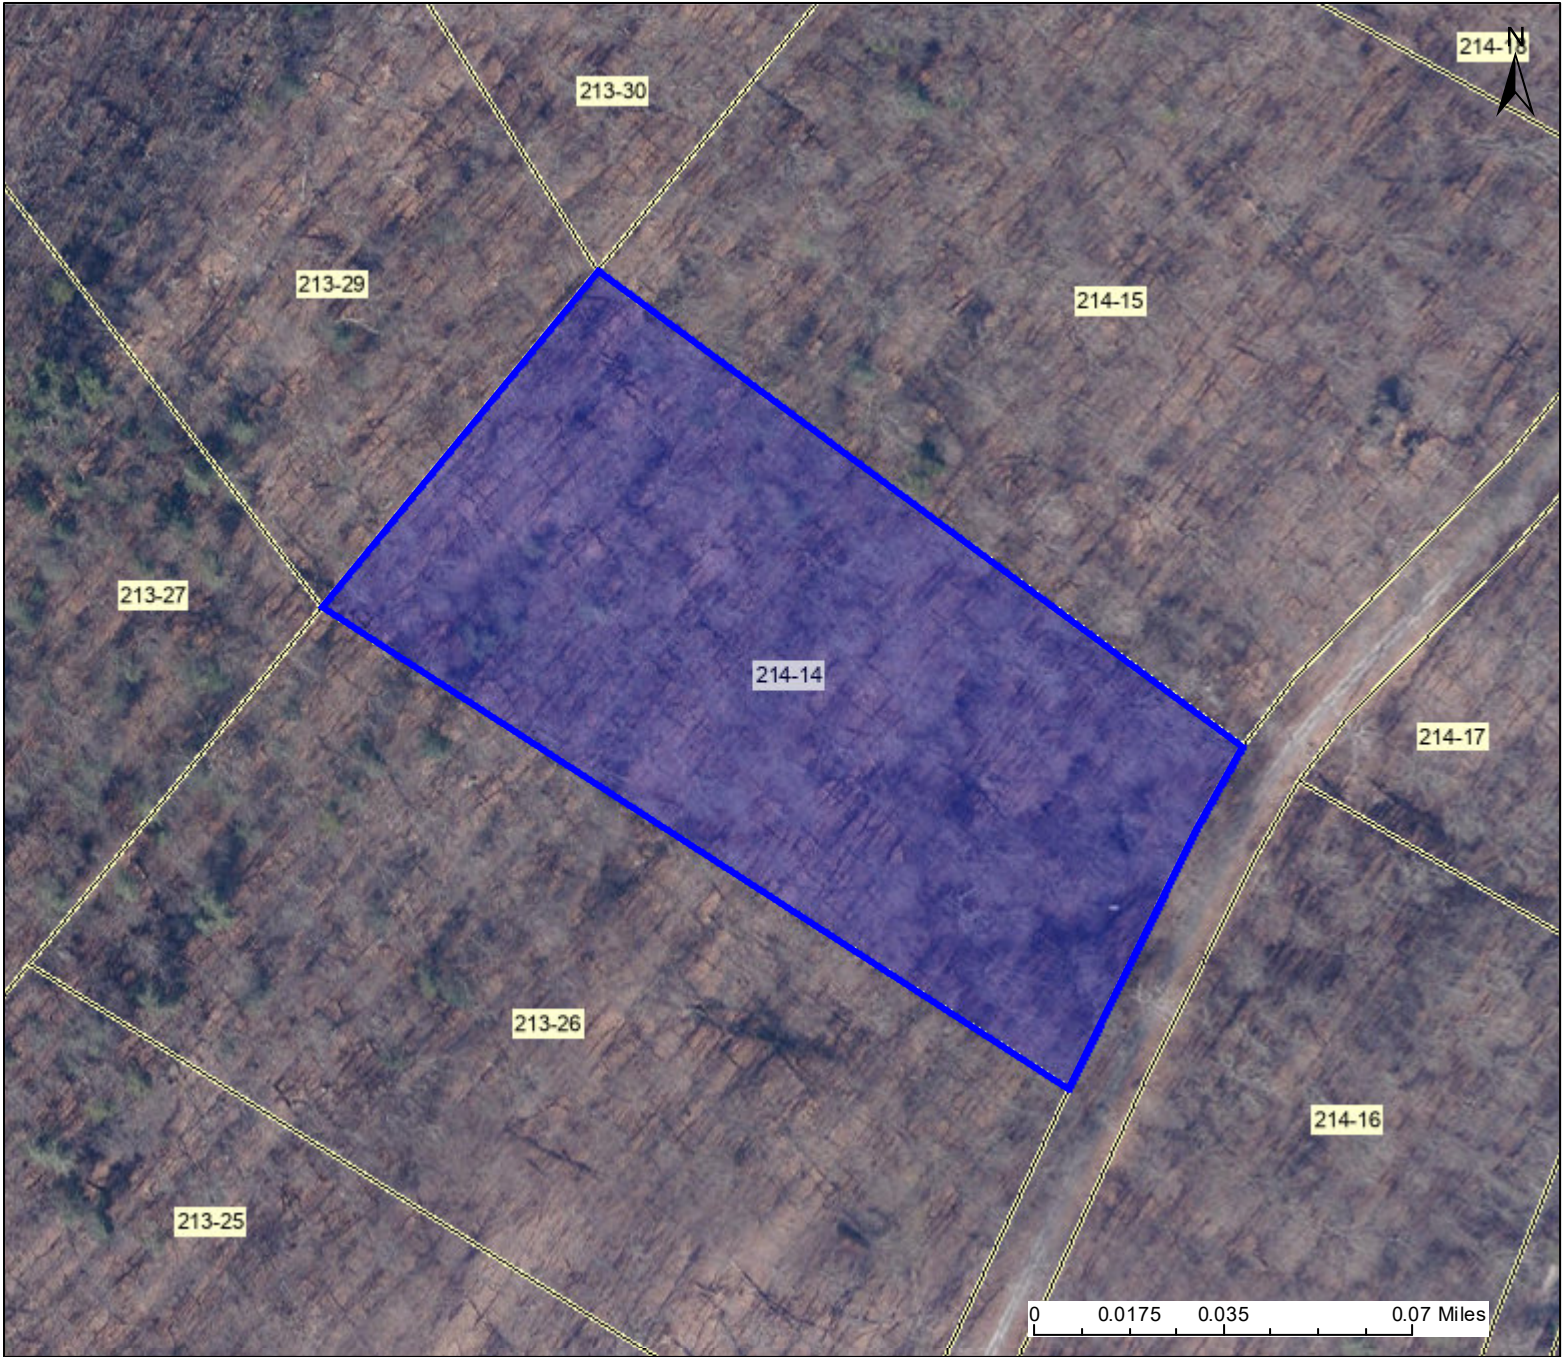

PARCEL ID: 16-01-0214-0014-0000

Legend

WVParcels

User Notes:

Map created on February 1, 2023

Owner(s):
MICCIO KEITH D & PAIGE E

Address:

Class Type:
Residential

Legal Description:
LOT 9 4.68 AC SEC C TRENTHAM; WARDEN
LAKE TUSCARORA