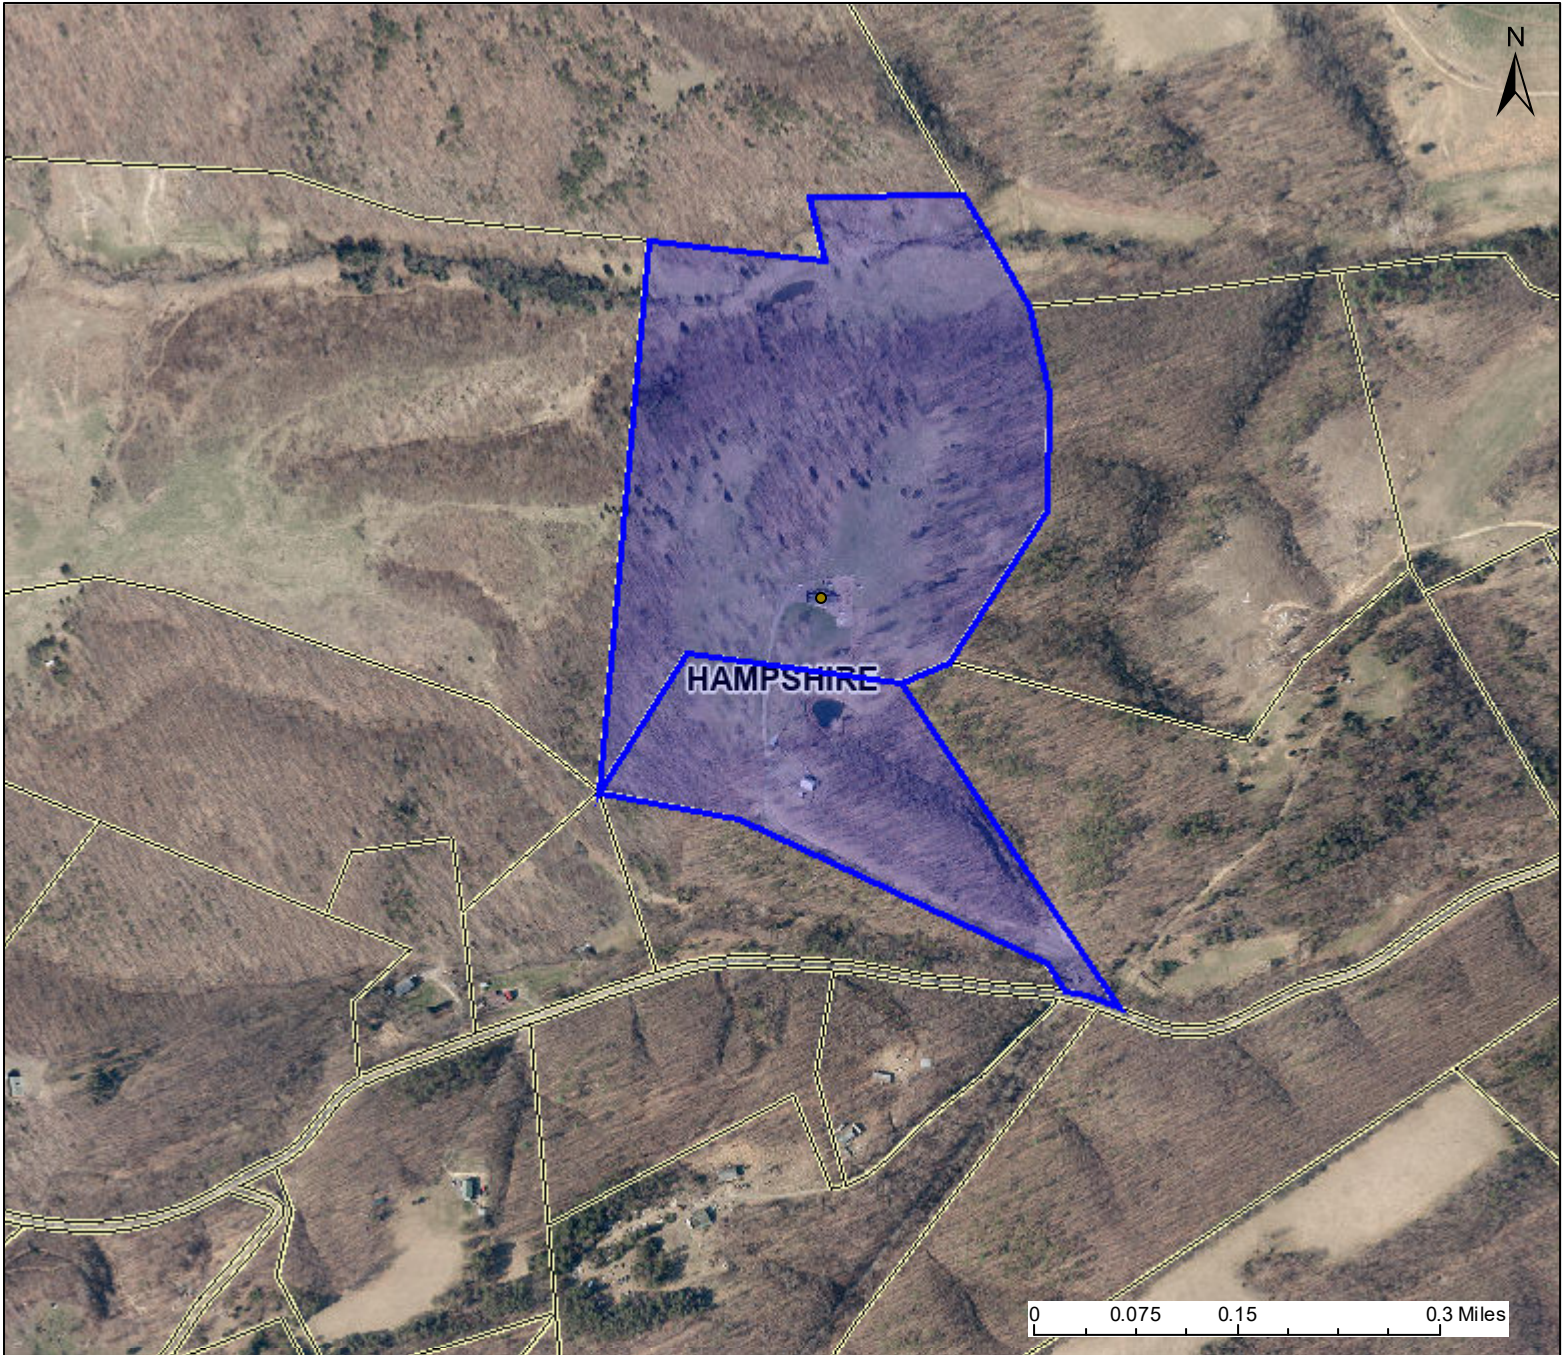

PARCEL ID: 14-06-0012-0016-0003

Legend

WVParcels

User Notes:

Map created on February 9, 2023

Owner(s):

HIGH NORMAN F JR & DANETTE D & BETTY E

Address:

340 ANGUS LN

Class Type:

Farm

Legal Description:

NR CO RT 220/3 38.051 AC