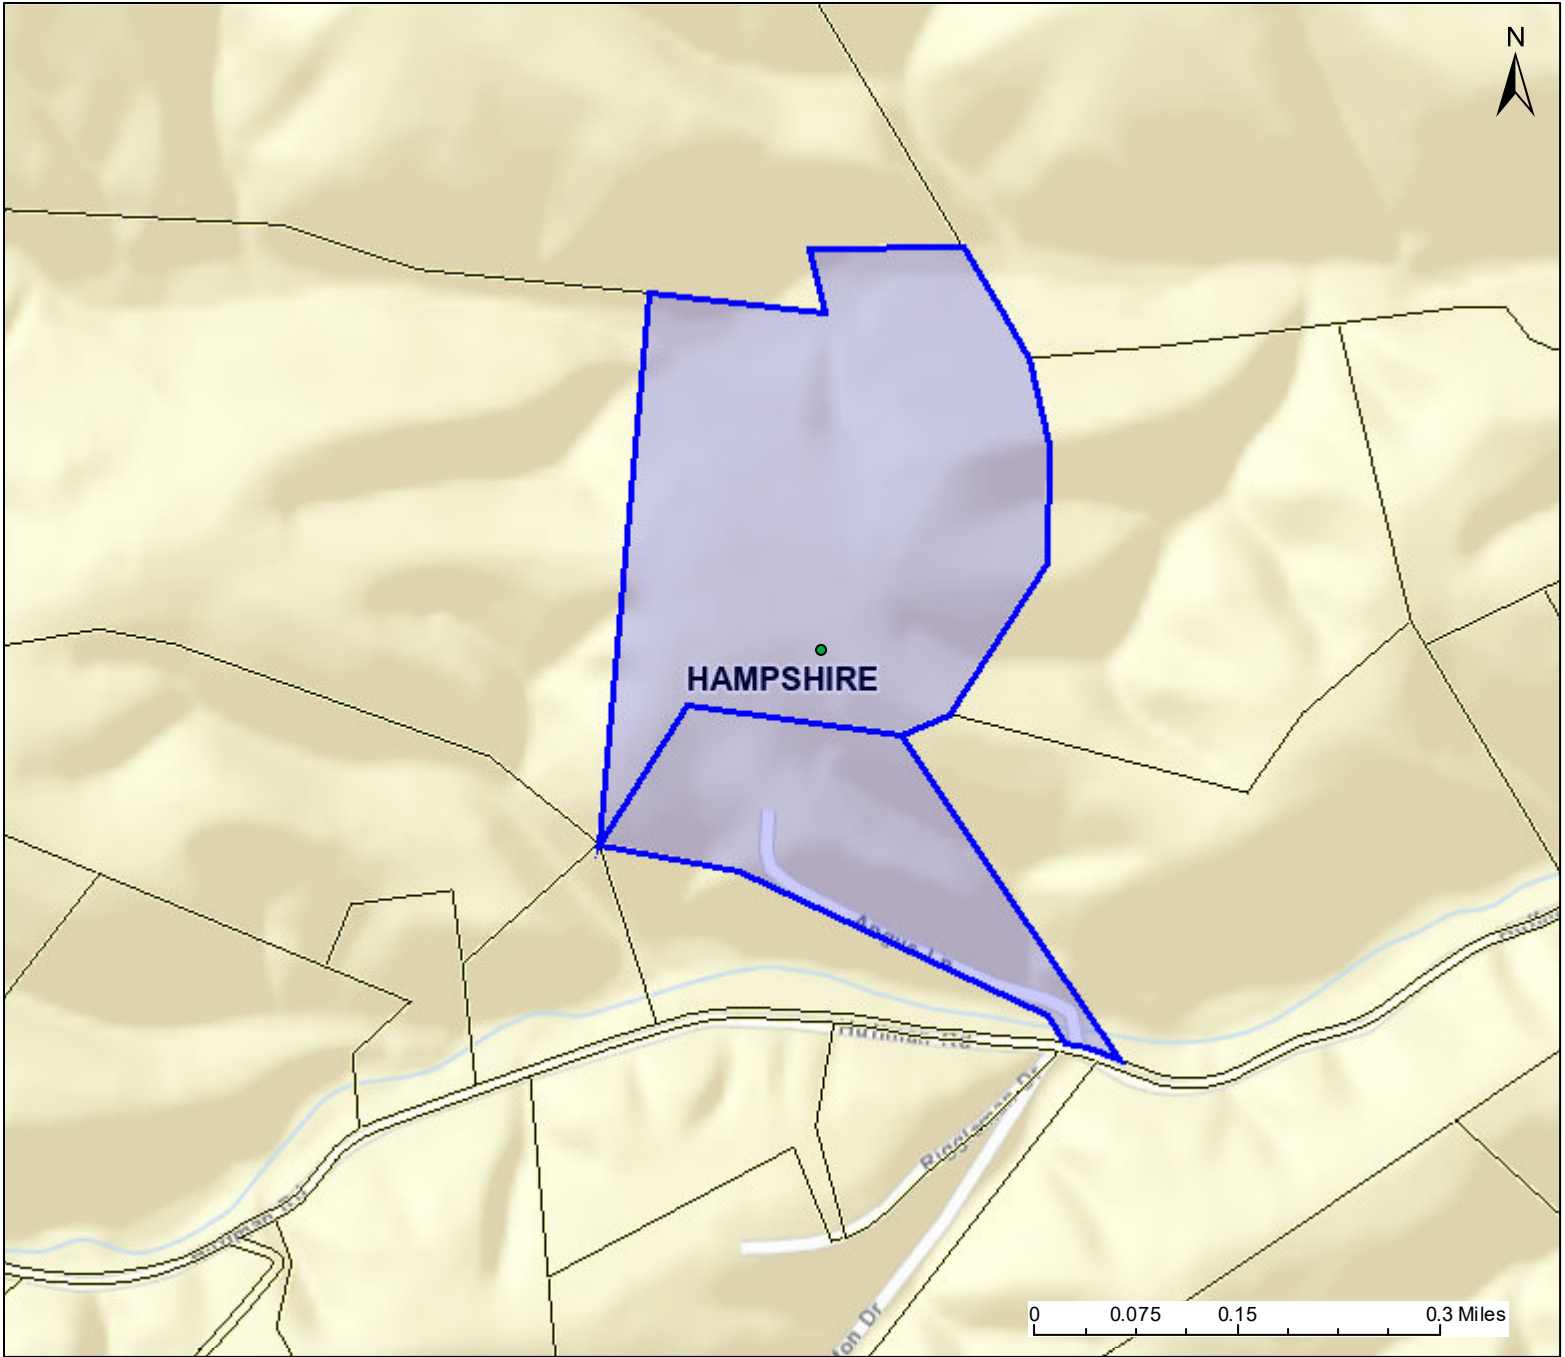

# PARCEL ID: 14-06-0012-0016-0003

## Legend

WVParcels

## User Notes:

Map created on February 9, 2023

### Address:

340 ANGUS LN