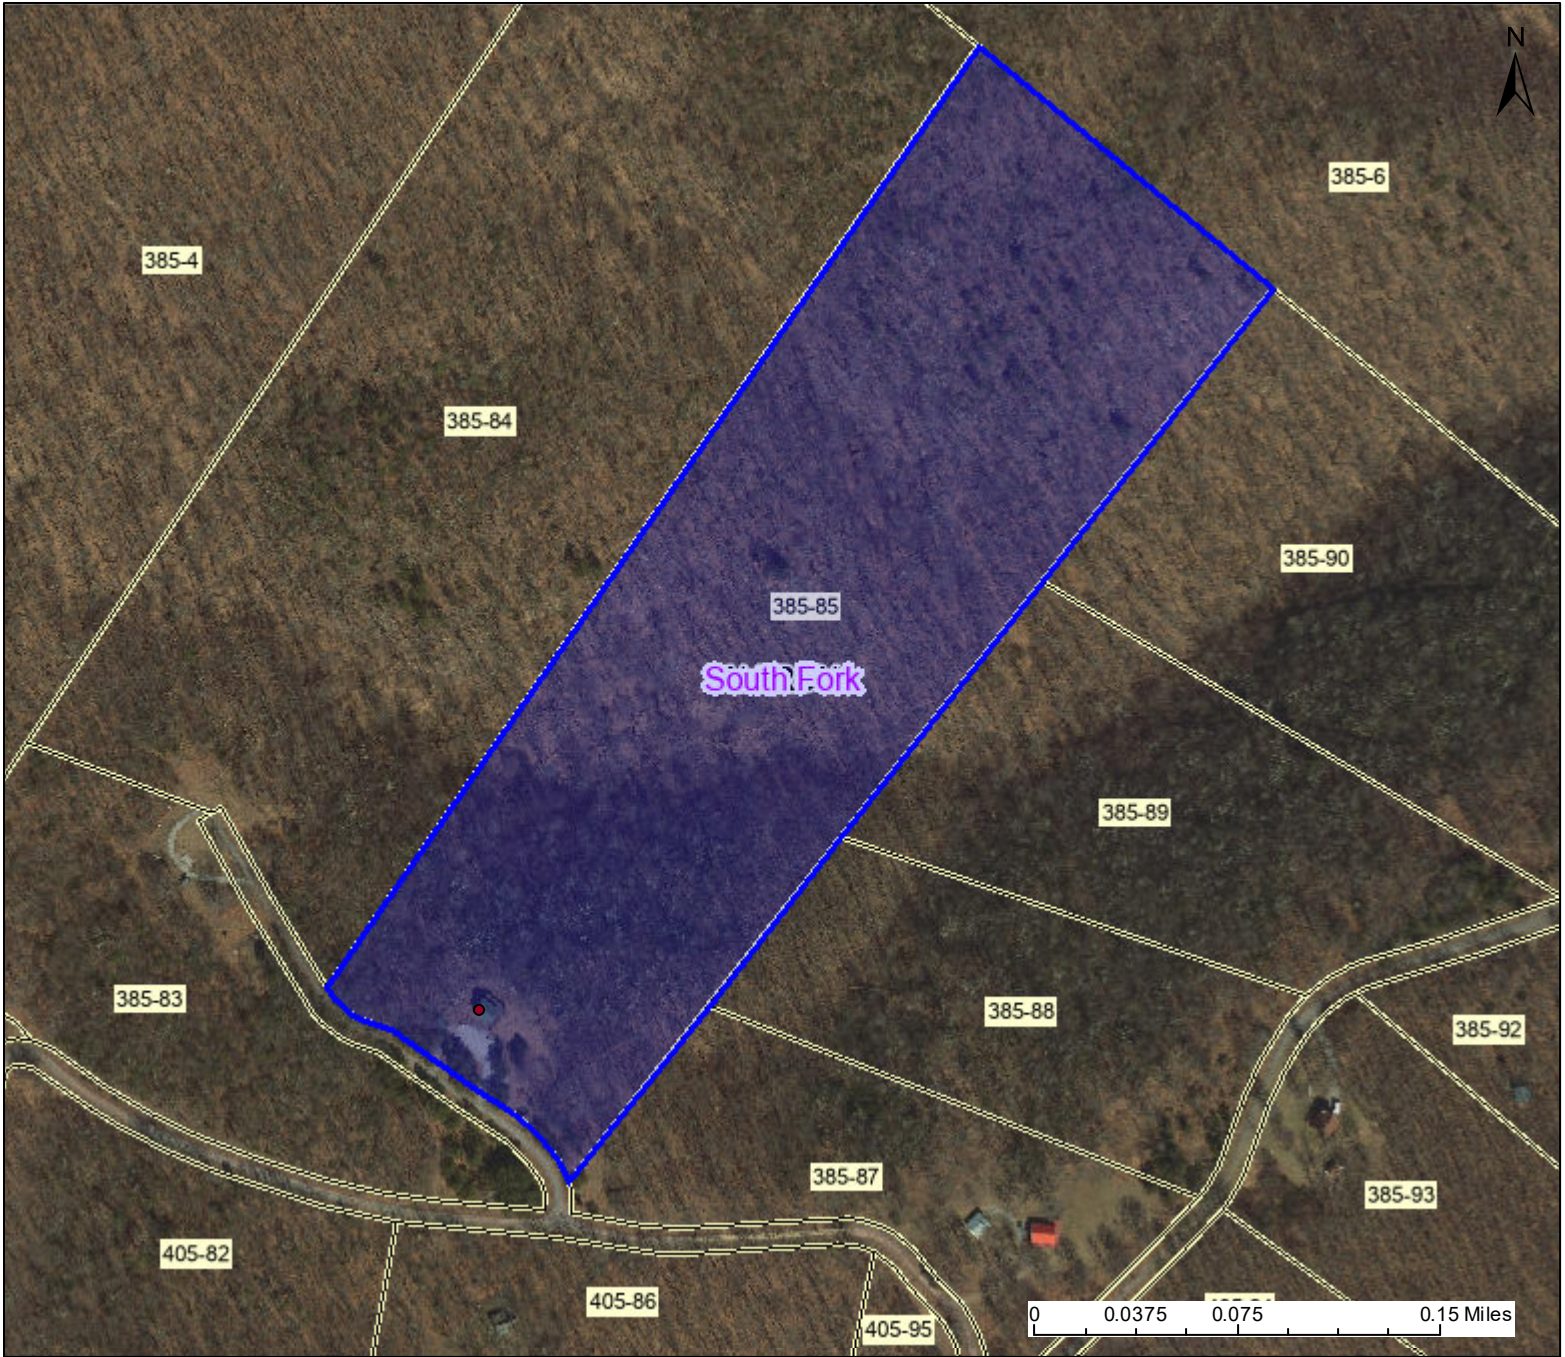

PARCEL ID: 16-02-0385-0085-0000

User Notes:

Legend

-  Districts
-  WVParcels

Map created on February 24, 2023

Owner(s):
MOLENDIA KENNETH & CECELIA MASON

Address:
OFF NO RIDGE RD

Class Type:
Residential

Legal Description:
LOT 65 21 AC; MTN MEADOWS KLINE