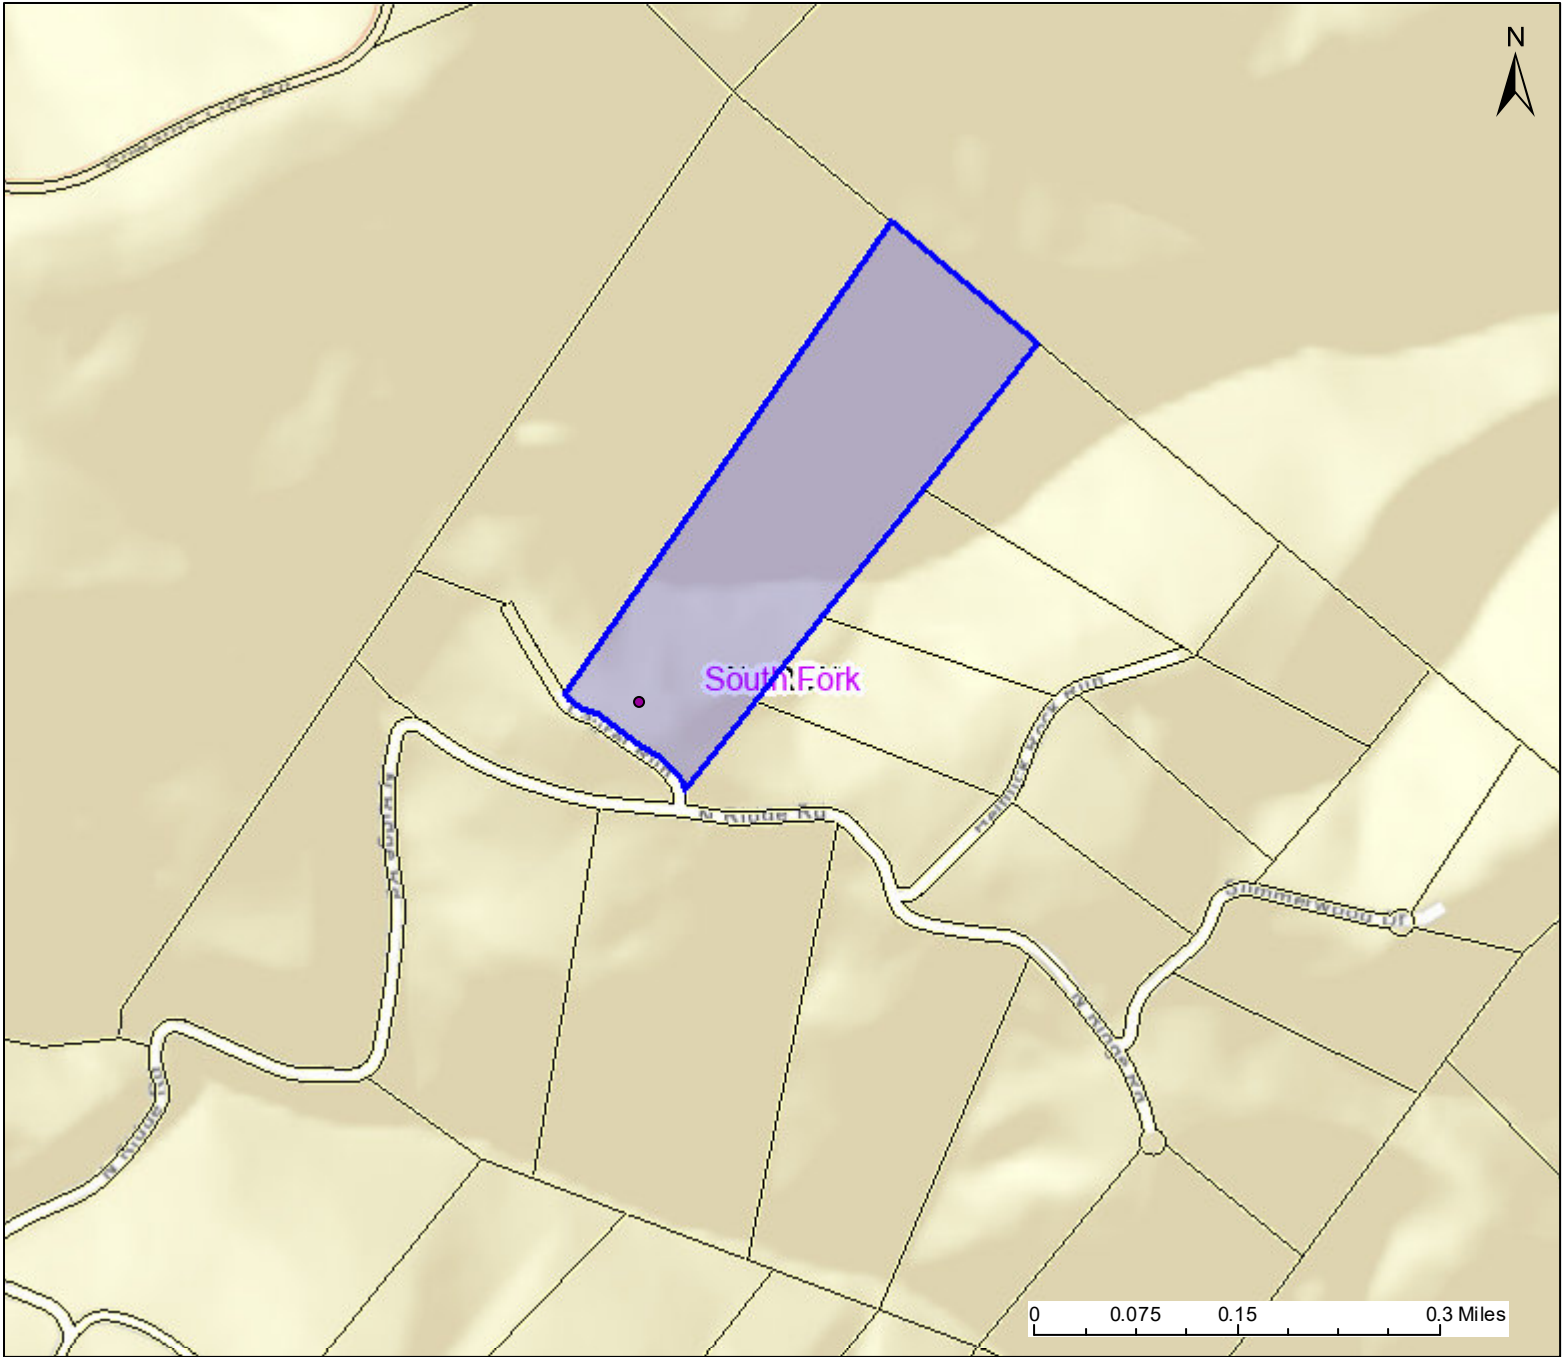

PARCEL ID: 16-02-0385-0085-0000

User Notes:

Legend

-  Districts
-  WVParcels

Map created on February 24, 2023

Owner(s):

MOLENDIA KENNETH & CECELIA MASON

Address:

OFF NO RIDGE RD

Class Type:

Residential

Legal Description:

LOT 65 21 AC; MTN MEADOWS KLINE