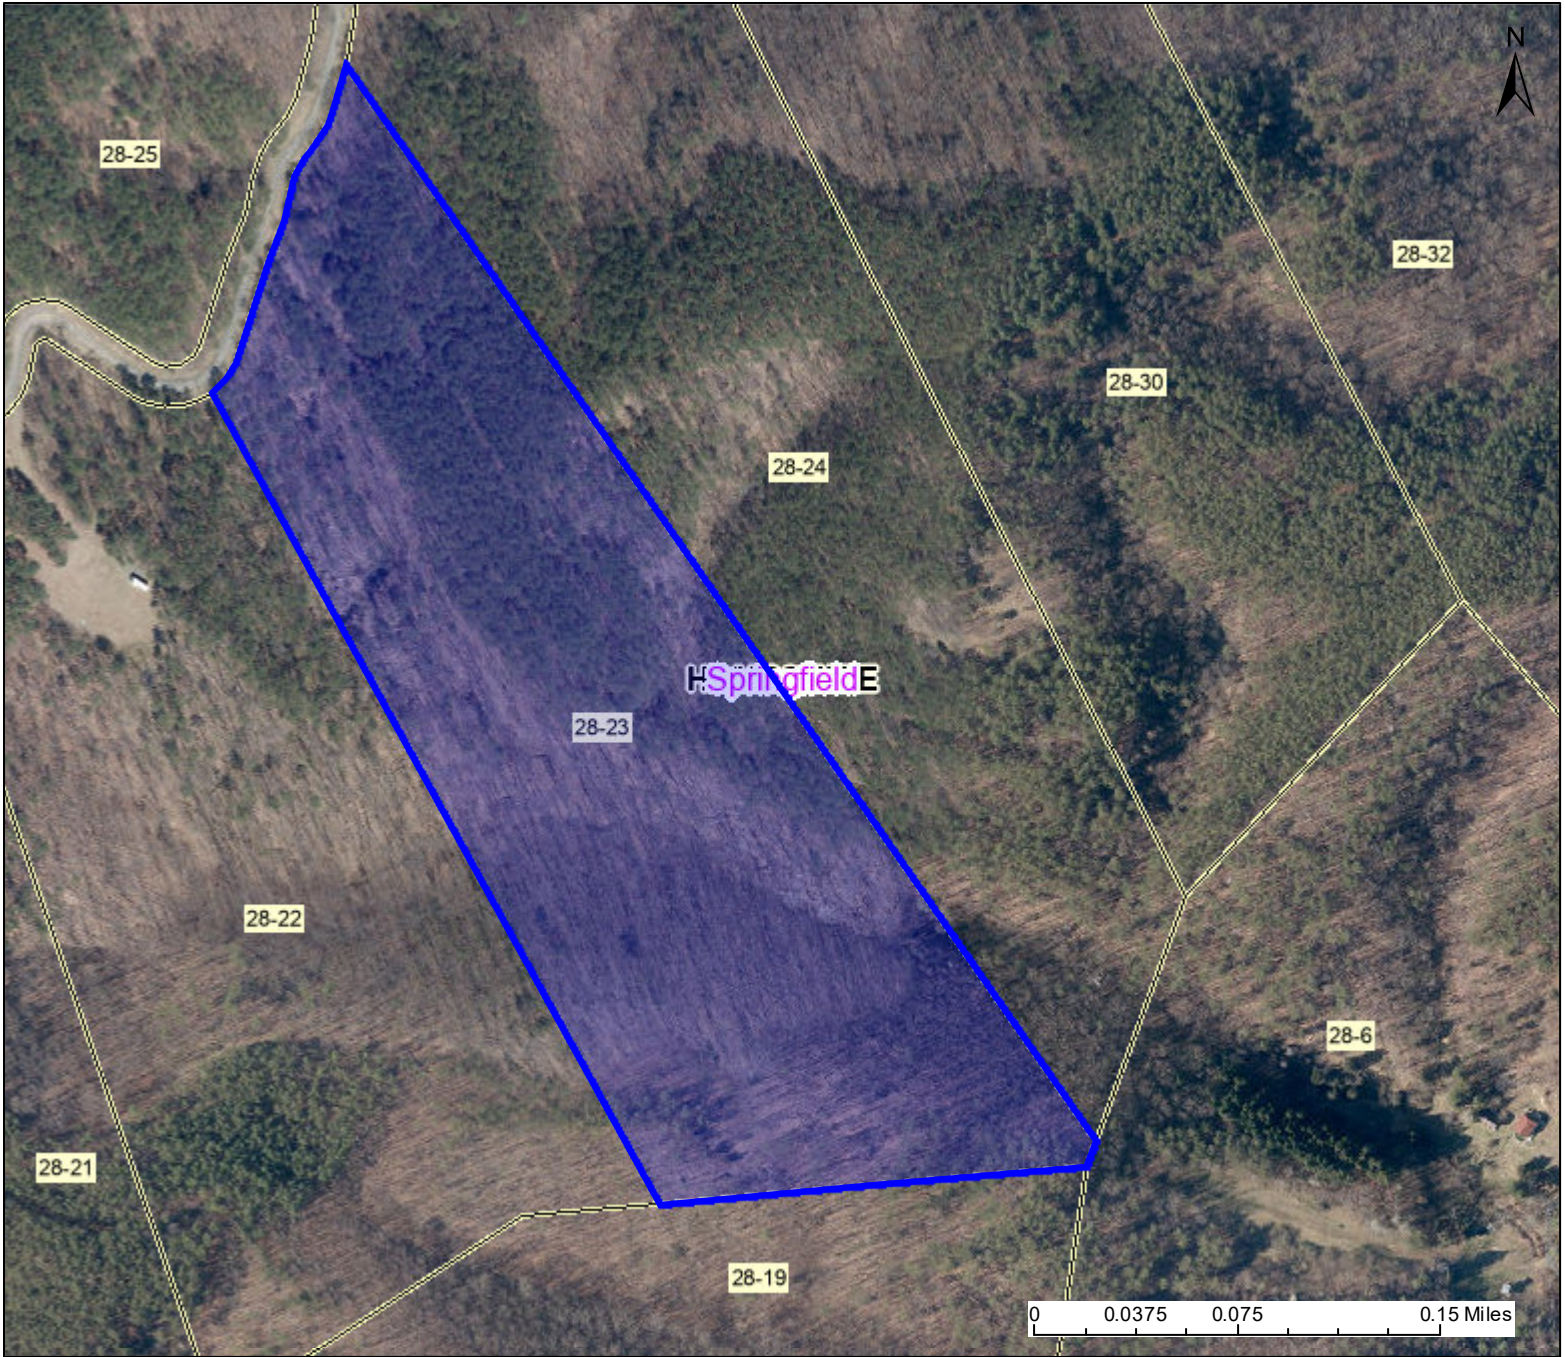

PARCEL ID: 14-10-0028-0023-0000

User Notes:

Legend

-  Districts
-  WVParcels

Map created on April 17, 2023

Owner(s):
HICKS JAMES P

Address:
MOUNTAIN AIR DR

Class Type:
Residential

Legal Description:
20.34 AC LOT #9; MOUNTAIN AIR SD