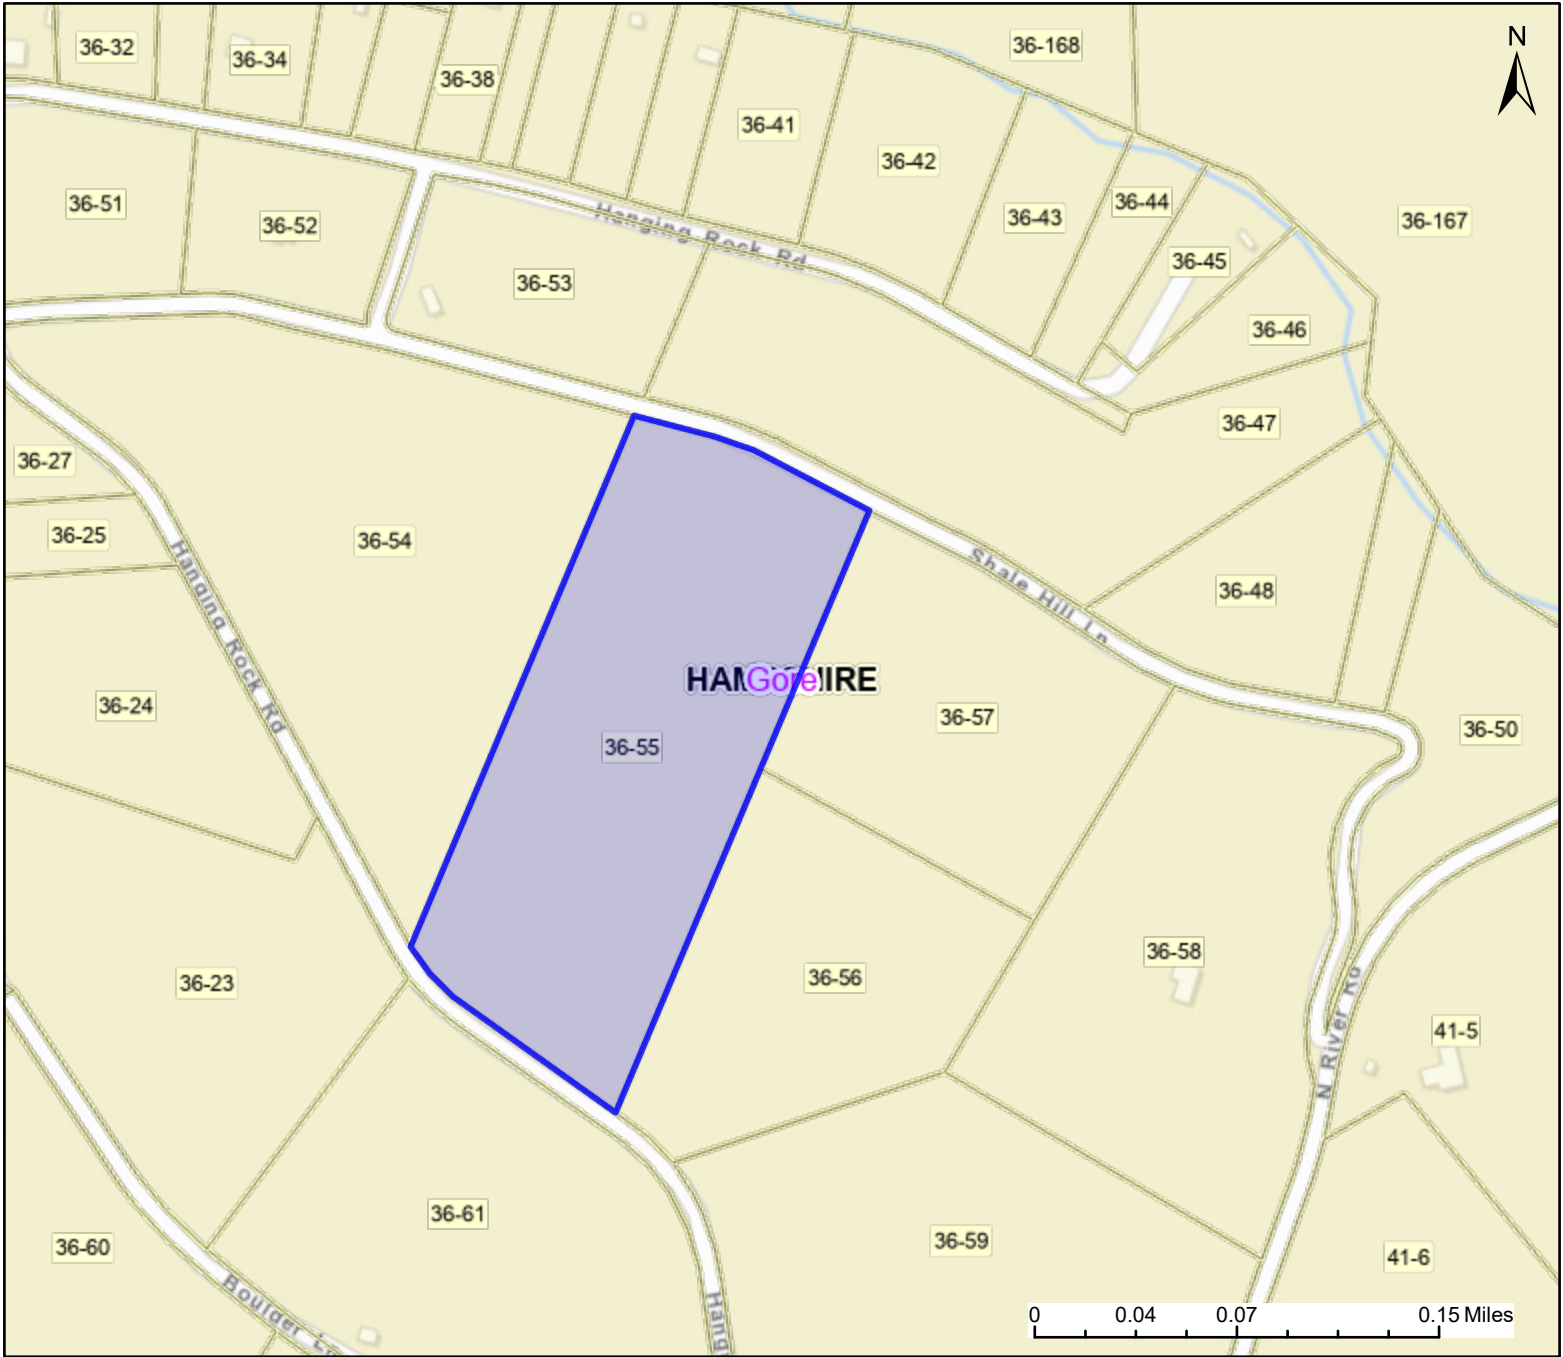

# PARCEL ID: 14-05-0036-0055-0000

## Legend

### District

 Districts

### Legal Description:

HANGING ROCK S D LOT 48 8 AC