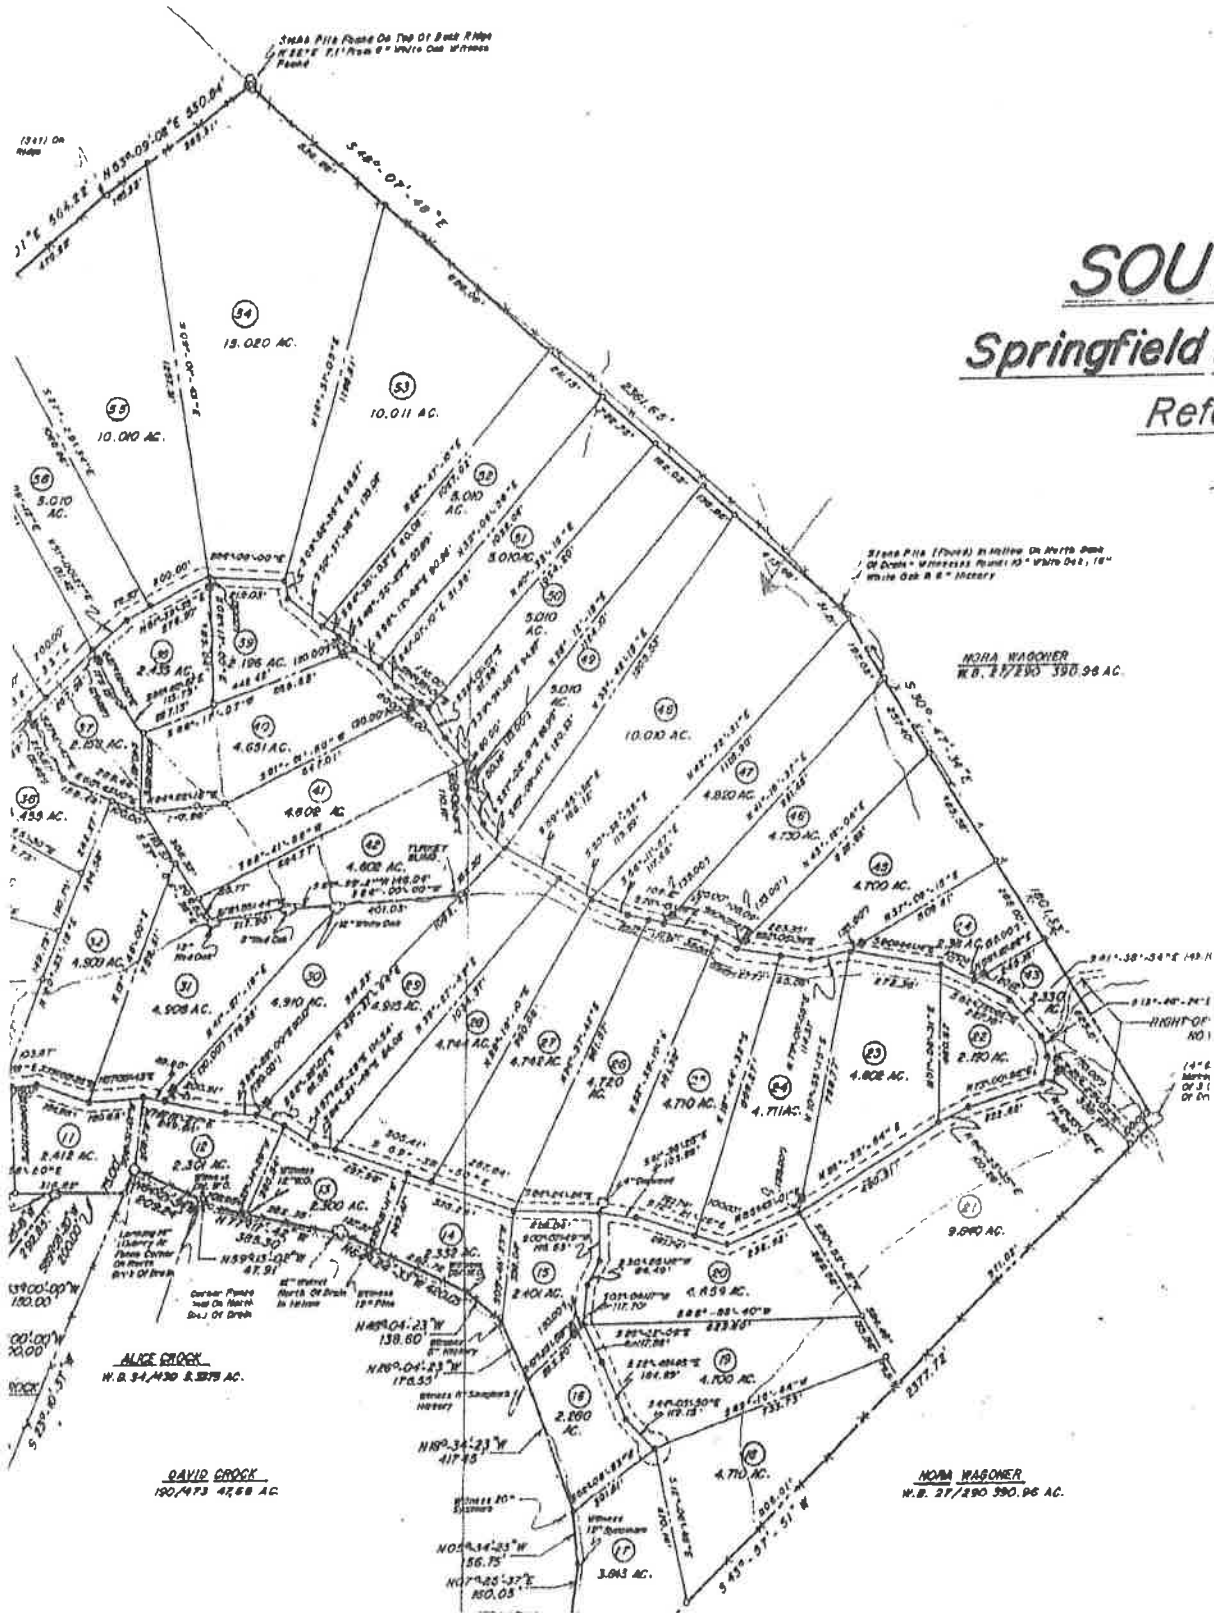

Rec'd: Jan 28, 198 @ 10:15

# SOUTH Springfield Ref